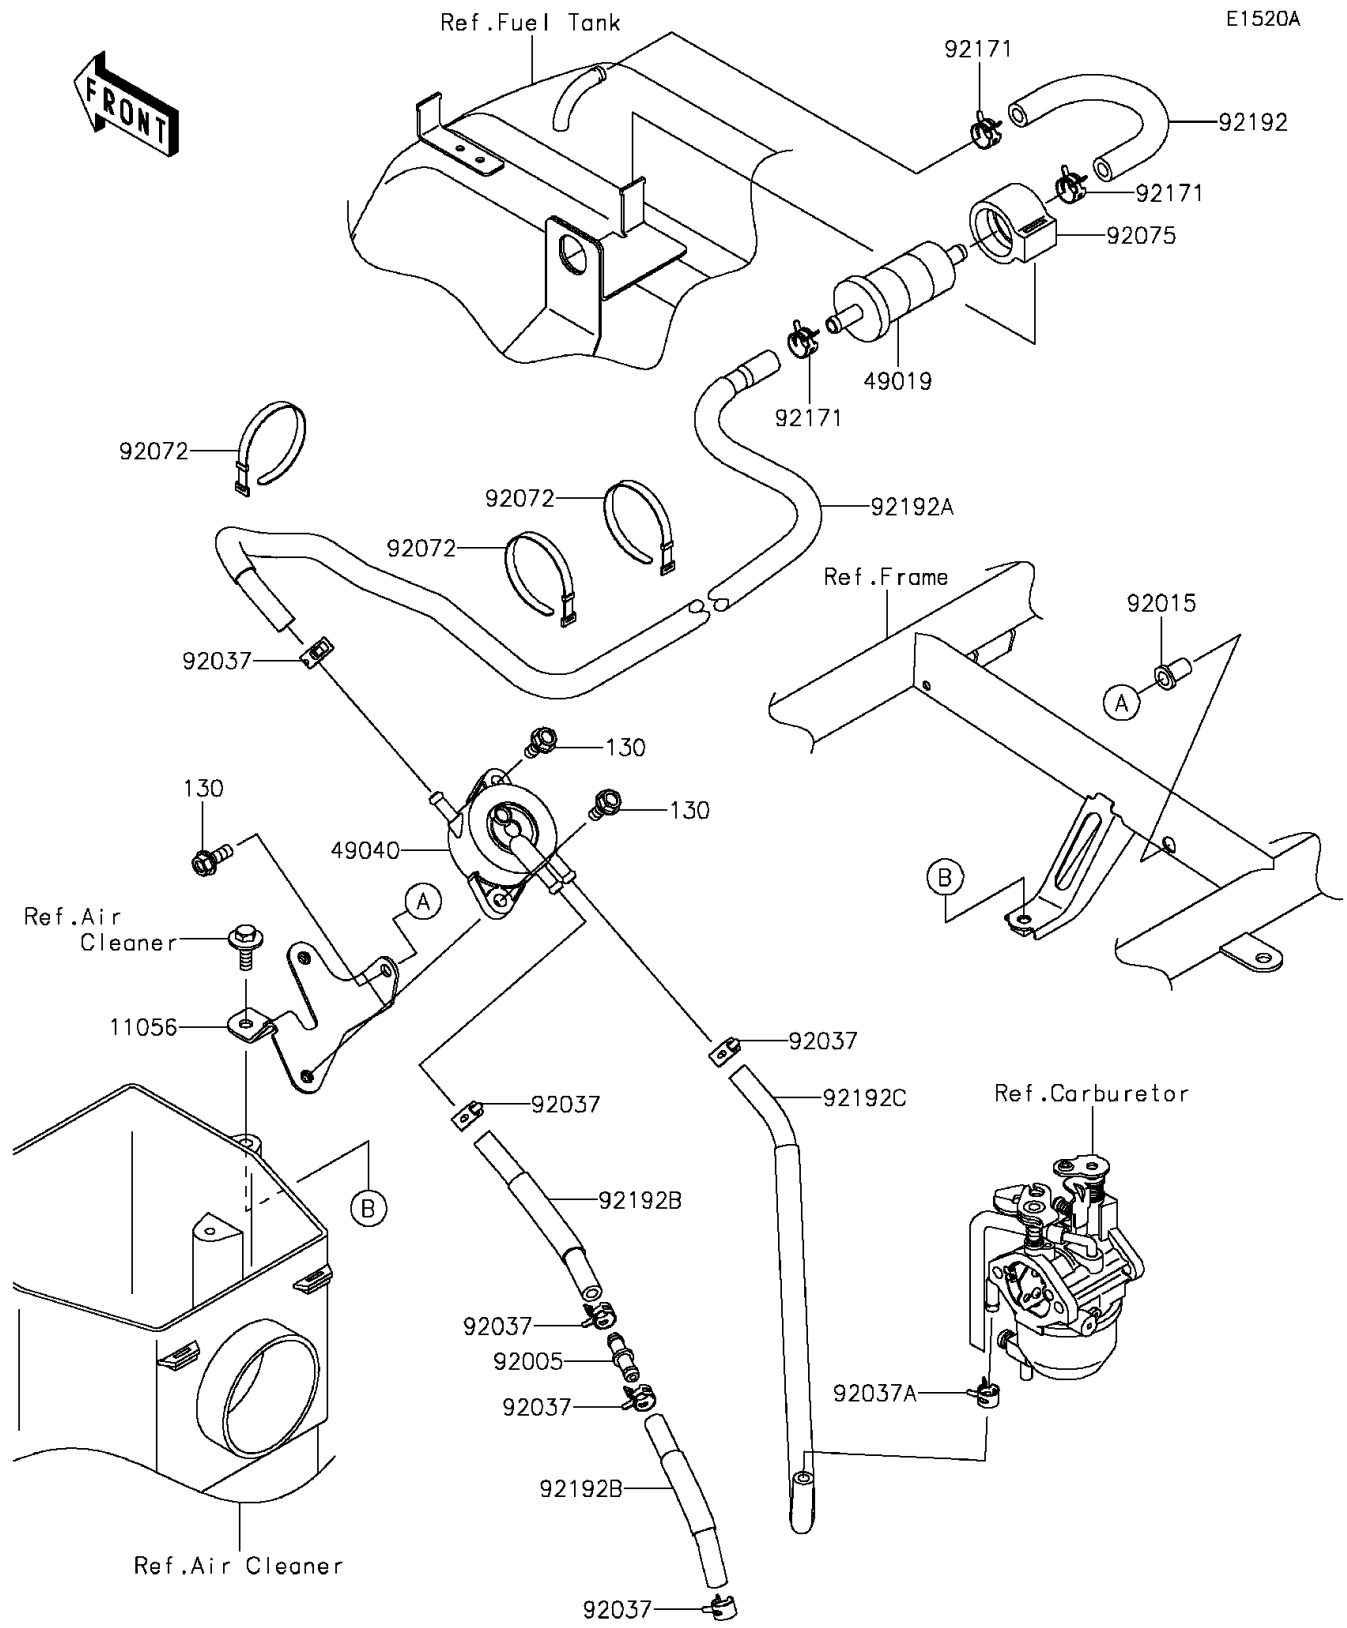

# 2016 MULE™ 610 4x4 XC PARTS DIAGRAM

Fuel Pump(DGF)

## 2016 MULE™ 610 4x4 XC PARTS LIST

### Fuel Pump(DGF)

ITEM NAME	PART NUMBER	QUANTITY
BRACKET,PUMP FUEL (Ref # 11056)	11056-7402	1
FILTER-FUEL (Ref # 49019)	49019-1055	1
PUMP-FUEL (Ref # 49040)	49040-0005	1
FITTING (Ref # 92005)	92005-0789	1
NUT,POP,6MM (Ref # 92015)	92015-1759	1
CLAMP,TUBE (Ref # 92037)	92037-1505	6
CLAMP (Ref # 92037A)	92037-2113	1
BAND,L=186 (Ref # 92072)	92072-056	3
DAMPER,FUEL FILTER (Ref # 92075)	92075-1853	1
CLAMP (Ref # 92171)	92171-0515	3
TUBE,7.5X12.5X200 (Ref # 92192)	92192-0243	1
TUBE,FILTER FUEL-PUMP FUEL (Ref # 92192A)	92192-1453	1
TUBE,CRAB.INSULATOR-PUMP (Ref # 92192B)	92192-1613	2
TUBE,PUMP FUEL-CARB. (Ref # 92192C)	92192-1614	1
BOLT-FLANGED,6X16 (Ref # 130)	130BA0616	3