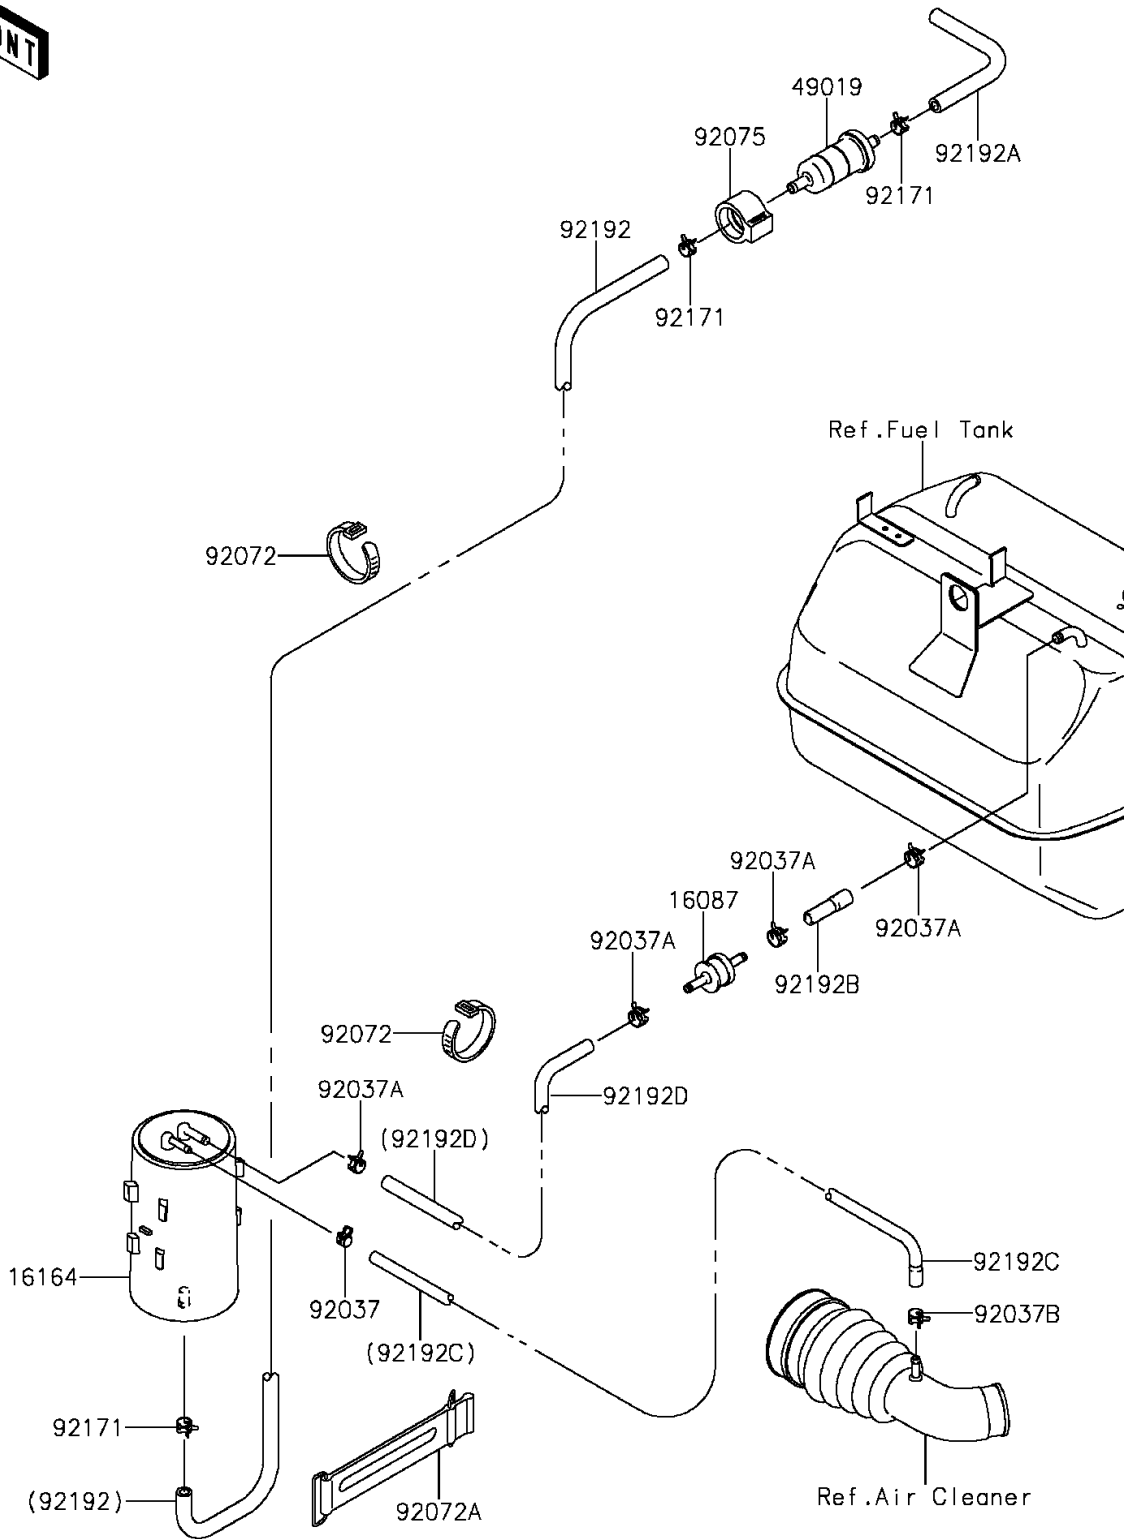

2016 MULE™ 610 4x4 XC PARTS DIAGRAM

Fuel Evaporative System

E1650

2016 MULE™ 610 4x4 XC PARTS LIST

Fuel Evaporative System

ITEM NAME	PART NUMBER	QUANTITY
VALVE-CHECK (Ref # 16087)	16087-0703	1
CANISTER (Ref # 16164)	16164-0007	1
FILTER-FUEL (Ref # 49019)	49019-1055	1
CLAMP,TUBE (Ref # 92037)	92037-1461	1
CLAMP,TUBE (Ref # 92037A)	92037-1505	4
CLAMP (Ref # 92037B)	92037-2113	1
BAND,L=186 (Ref # 92072)	92072-056	2
BAND,L=168 (Ref # 92072A)	92072-1306	1
DAMPER,FUEL FILTER (Ref # 92075)	92075-1853	1
CLAMP (Ref # 92171)	92171-0515	3
TUBE,CANISTER-FILTER (Ref # 92192)	92192-0592	1
TUBE,FILTER-AIR (Ref # 92192A)	92192-0609	1
TUBE,TANK-CHECK VALVE (Ref # 92192B)	92192-0769	1
TUBE,CANISTER-DUCT (Ref # 92192C)	92192-1027	1
TUBE,5.8X10.8X565 (Ref # 92192D)	92192-1177	1