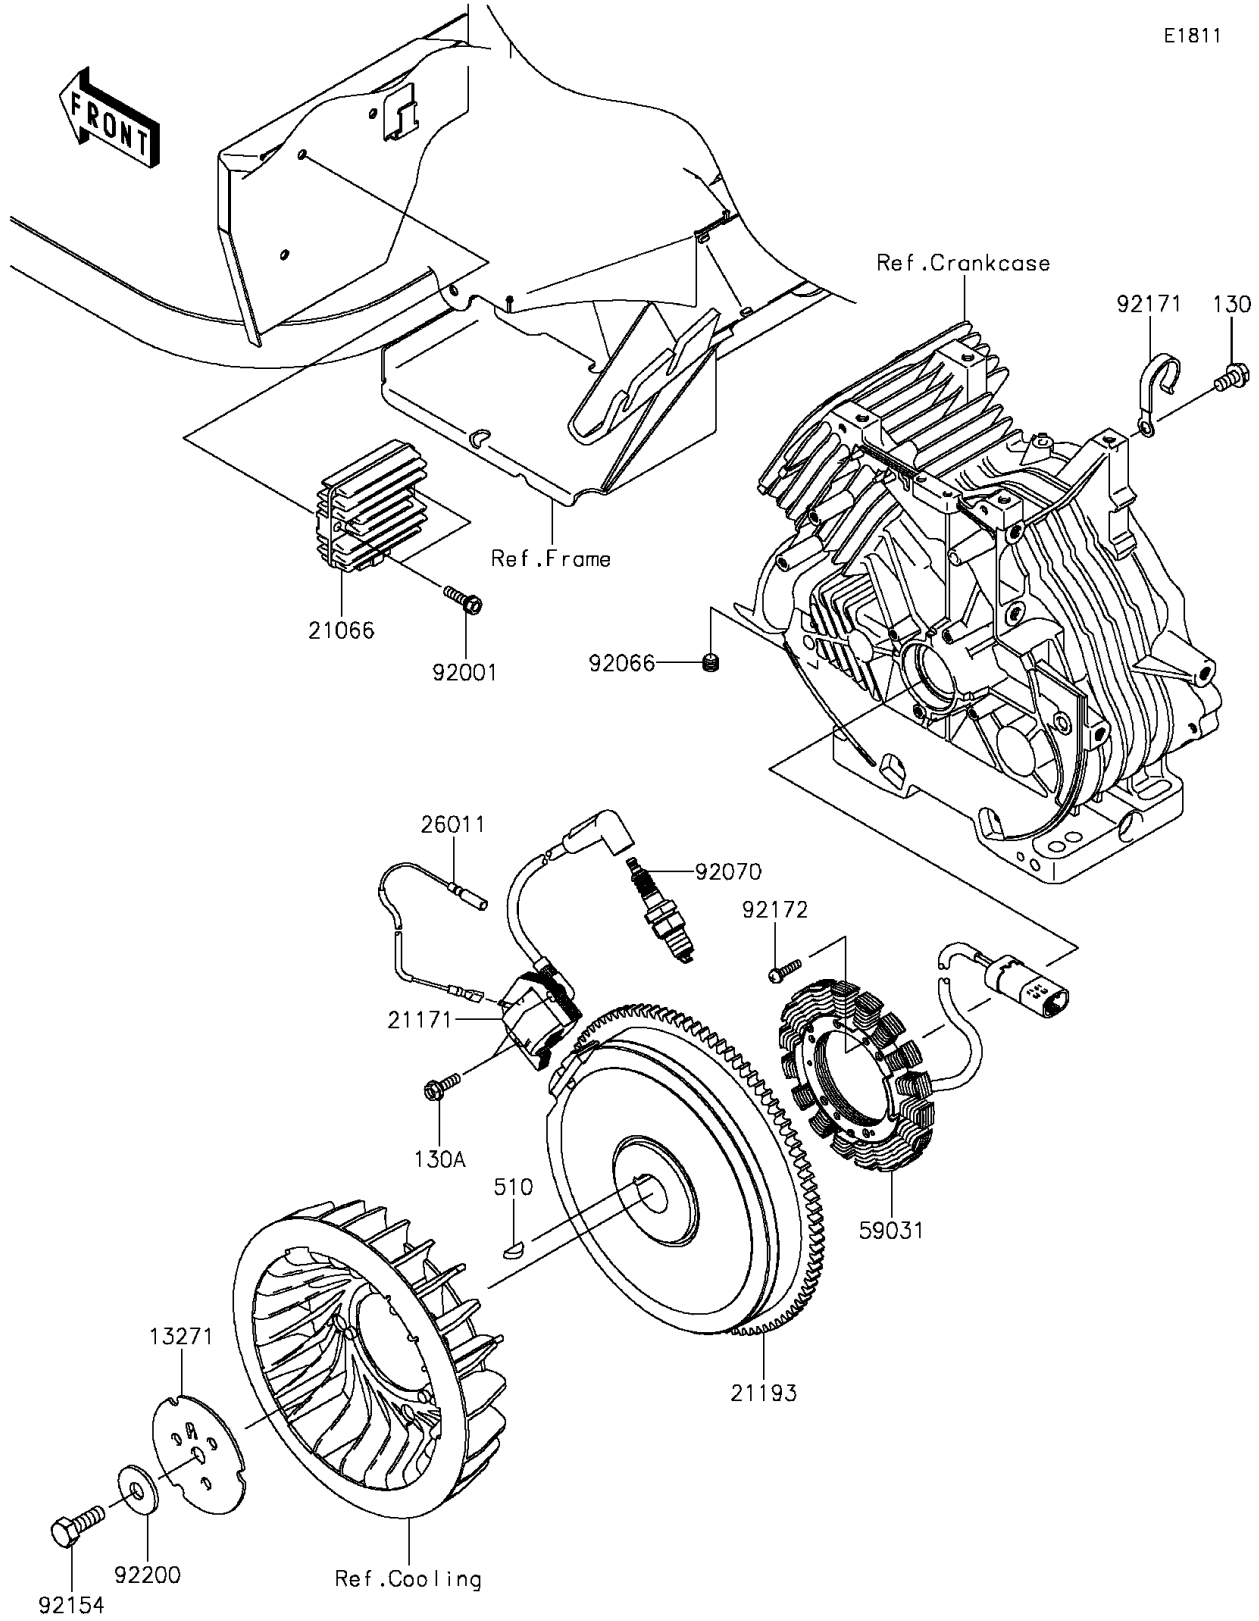

2015 Mule™ 610 4x4 XC PARTS DIAGRAM

Generator/Ignition Coil

E1811

2015 Mule™ 610 4x4 XC PARTS LIST

Generator/Ignition Coil

ITEM NAME	PART NUMBER	QUANTITY
PLATE,FAN (Ref # 13271)	13271-7029	1
REGULATOR-VOLTAGE (Ref # 21066)	21066-0039	1
COIL-ASSY-IGNITION (Ref # 21171)	21171-7035	1
FLYWHEEL-ASSY (Ref # 21193)	21193-0025	1
WIRE-LEAD (Ref # 26011)	26011-7014	1
COIL-CHARGING (Ref # 59031)	59031-2132	1
BOLT,FLANGED,6X22 (Ref # 92001)	92001-1352	2
PLUG (Ref # 92066)	92066-0762	1
PLUG-SPARK,BPR5ES(NGK),SOLID (Ref # 92070)	92070-2088	1
BOLT,12X30 (Ref # 92154)	92154-7003	1
CLAMP (Ref # 92171)	92171-7005	1
SCREW,5X20 (Ref # 92172)	92172-7018	4
WASHER (Ref # 92200)	92200-7002	1
BOLT-FLANGED,8X16 (Ref # 130)	130AA0816	1
BOLT-FLANGED,6X20 (Ref # 130A)	130BA0620	2
KEY-WOODRUFF (Ref # 510)	510A5100	1