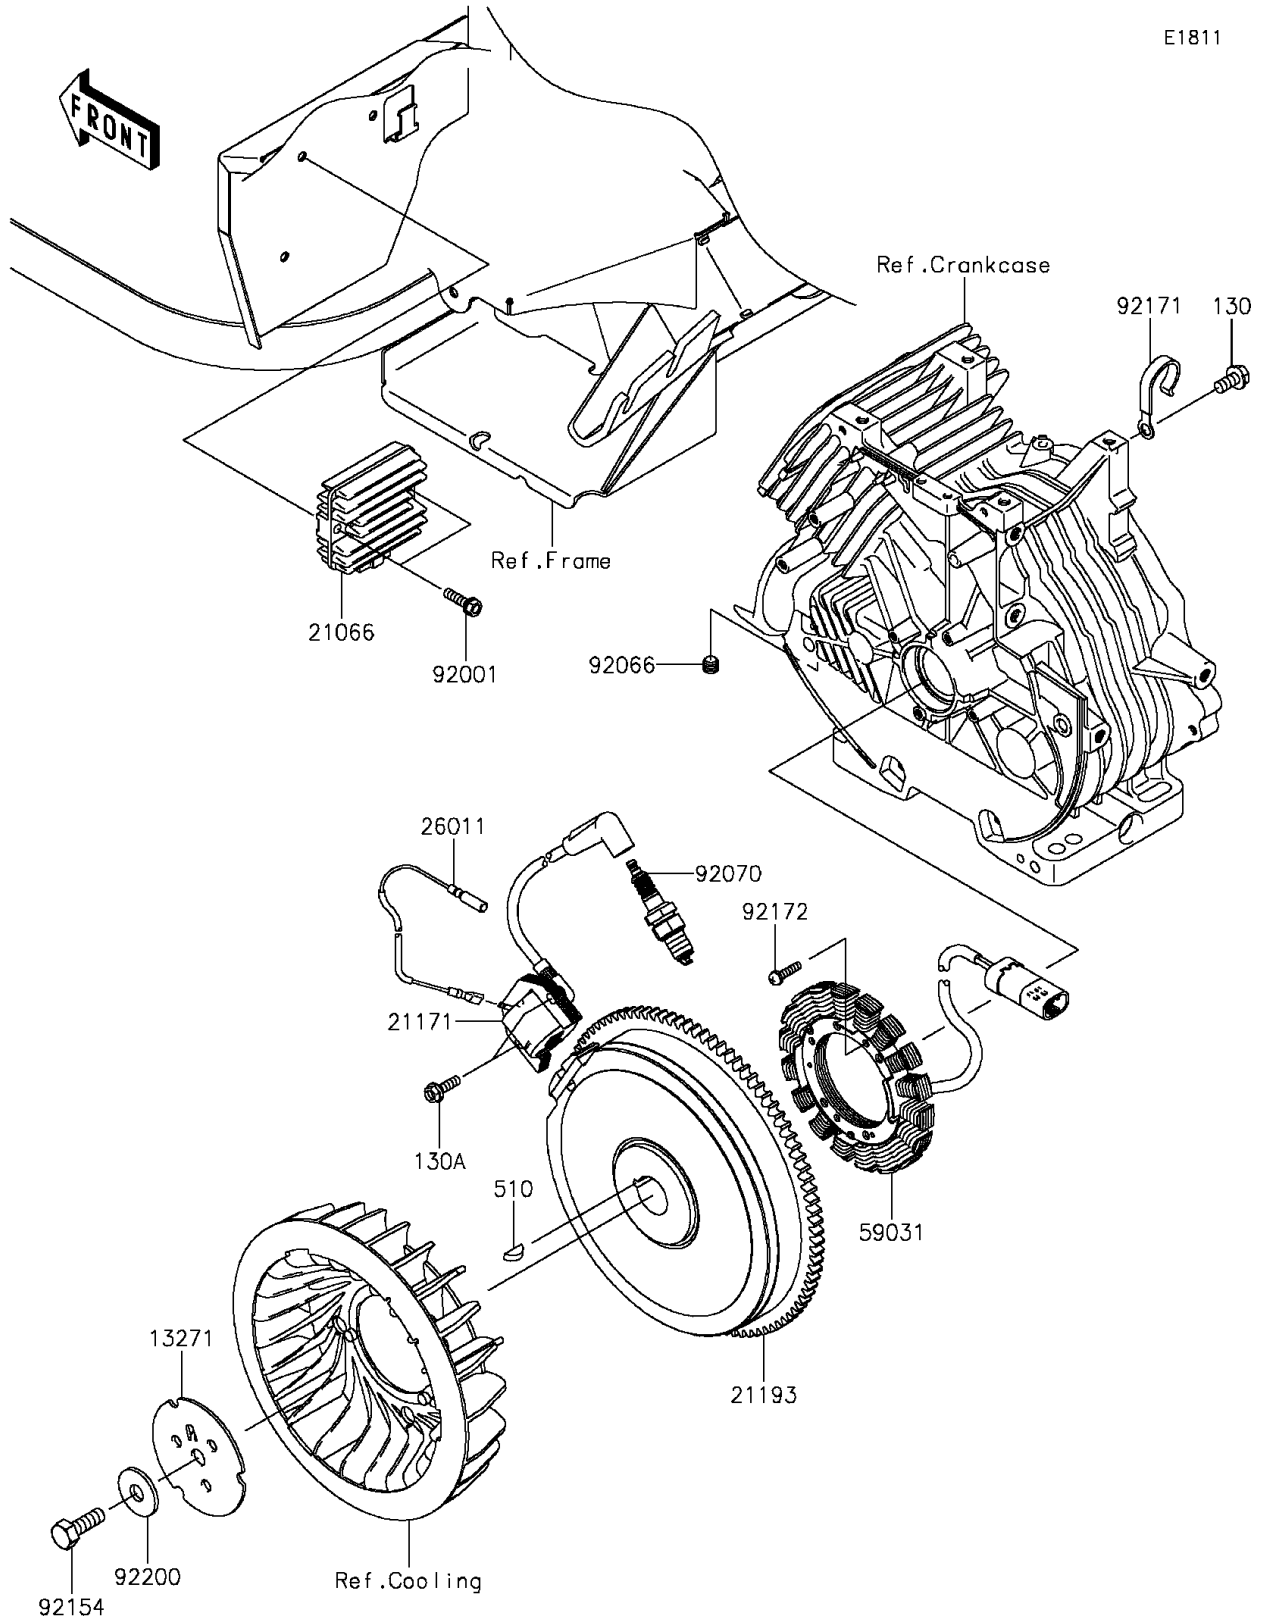

2016 MULE™ 610 4x4 XC PARTS DIAGRAM

Generator/Ignition Coil

E1811

2016 MULE™ 610 4x4 XC PARTS LIST

Generator/Ignition Coil

ITEM NAME	PART NUMBER	QUANTITY
PLATE,FAN (Ref # 13271)	13271-7029	1
REGULATOR-VOLTAGE (Ref # 21066)	21066-0039	1
COIL-ASSY-IGNITION (Ref # 21171)	21171-7035	1
FLYWHEEL-ASSY (Ref # 21193)	21193-0025	1
WIRE-LEAD (Ref # 26011)	26011-7014	1
COIL-CHARGING (Ref # 59031)	59031-2132	1
BOLT,FLANGED,6X22 (Ref # 92001)	92001-1352	2
PLUG (Ref # 92066)	92066-0762	1
PLUG-SPARK,BPR5ES(NGK),SOLID (Ref # 92070)	92070-2088	1
BOLT,12X30 (Ref # 92154)	92154-7003	1
CLAMP (Ref # 92171)	92171-7005	1
SCREW,5X20 (Ref # 92172)	92172-7018	4
WASHER (Ref # 92200)	92200-7002	1
BOLT-FLANGED,8X16 (Ref # 130)	130AA0816	1
BOLT-FLANGED,6X20 (Ref # 130A)	130BA0620	2
KEY-WOODRUFF (Ref # 510)	510A5100	1