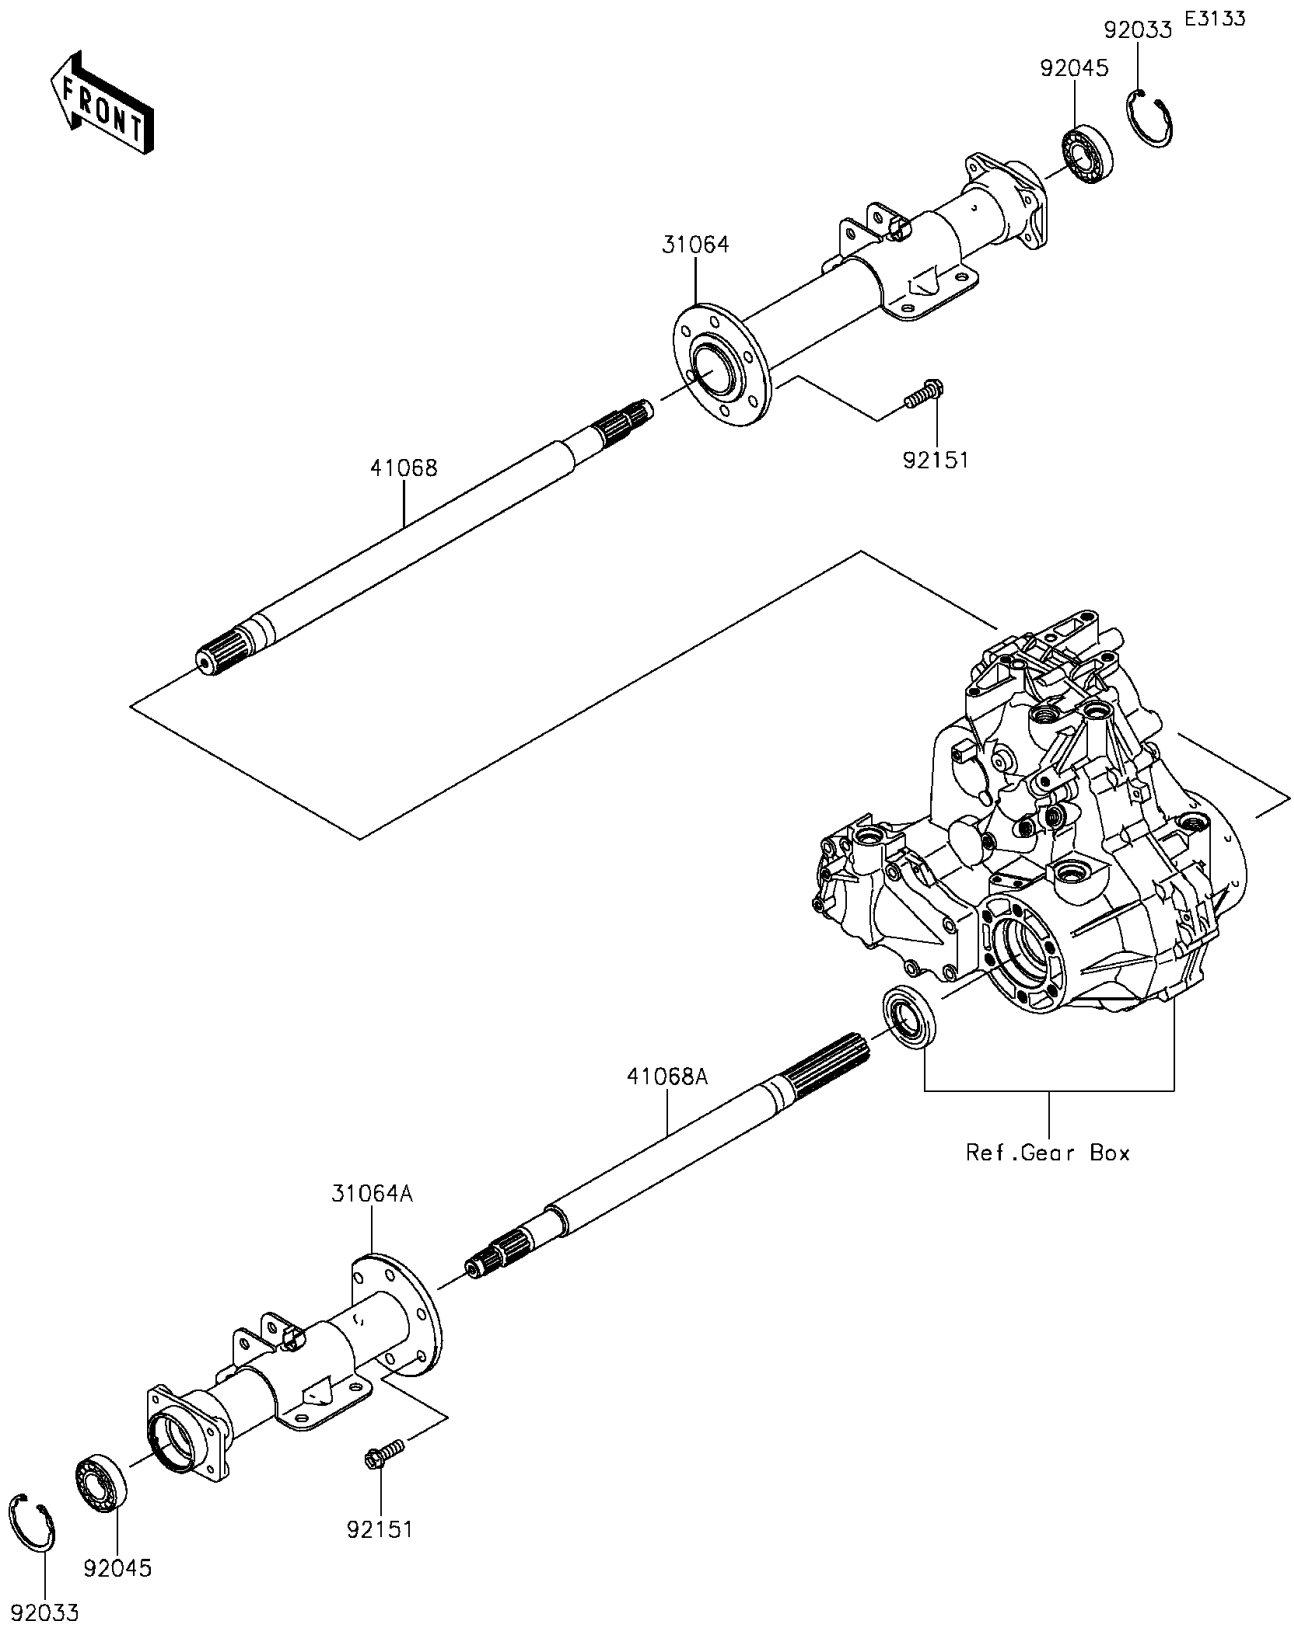

# 2015 Mule™ 610 4x4 XC PARTS DIAGRAM

Rear Axle

## 2015 Mule™ 610 4x4 XC PARTS LIST

### Rear Axle

ITEM NAME	PART NUMBER	QUANTITY
PIPE-COMP,RH (Ref # 31064)	31064-0645	1
PIPE-COMP,LH (Ref # 31064A)	31064-0646	1
AXLE,RH (Ref # 41068)	41068-0036	1
AXLE,LH (Ref # 41068A)	41068-0037	1
RING-SNAP (Ref # 92033)	92033-2149	2
BEARING-BALL,6205A26DDU2 (Ref # 92045)	92045-0044	2
BOLT,10X28 (Ref # 92151)	92151-2142	12