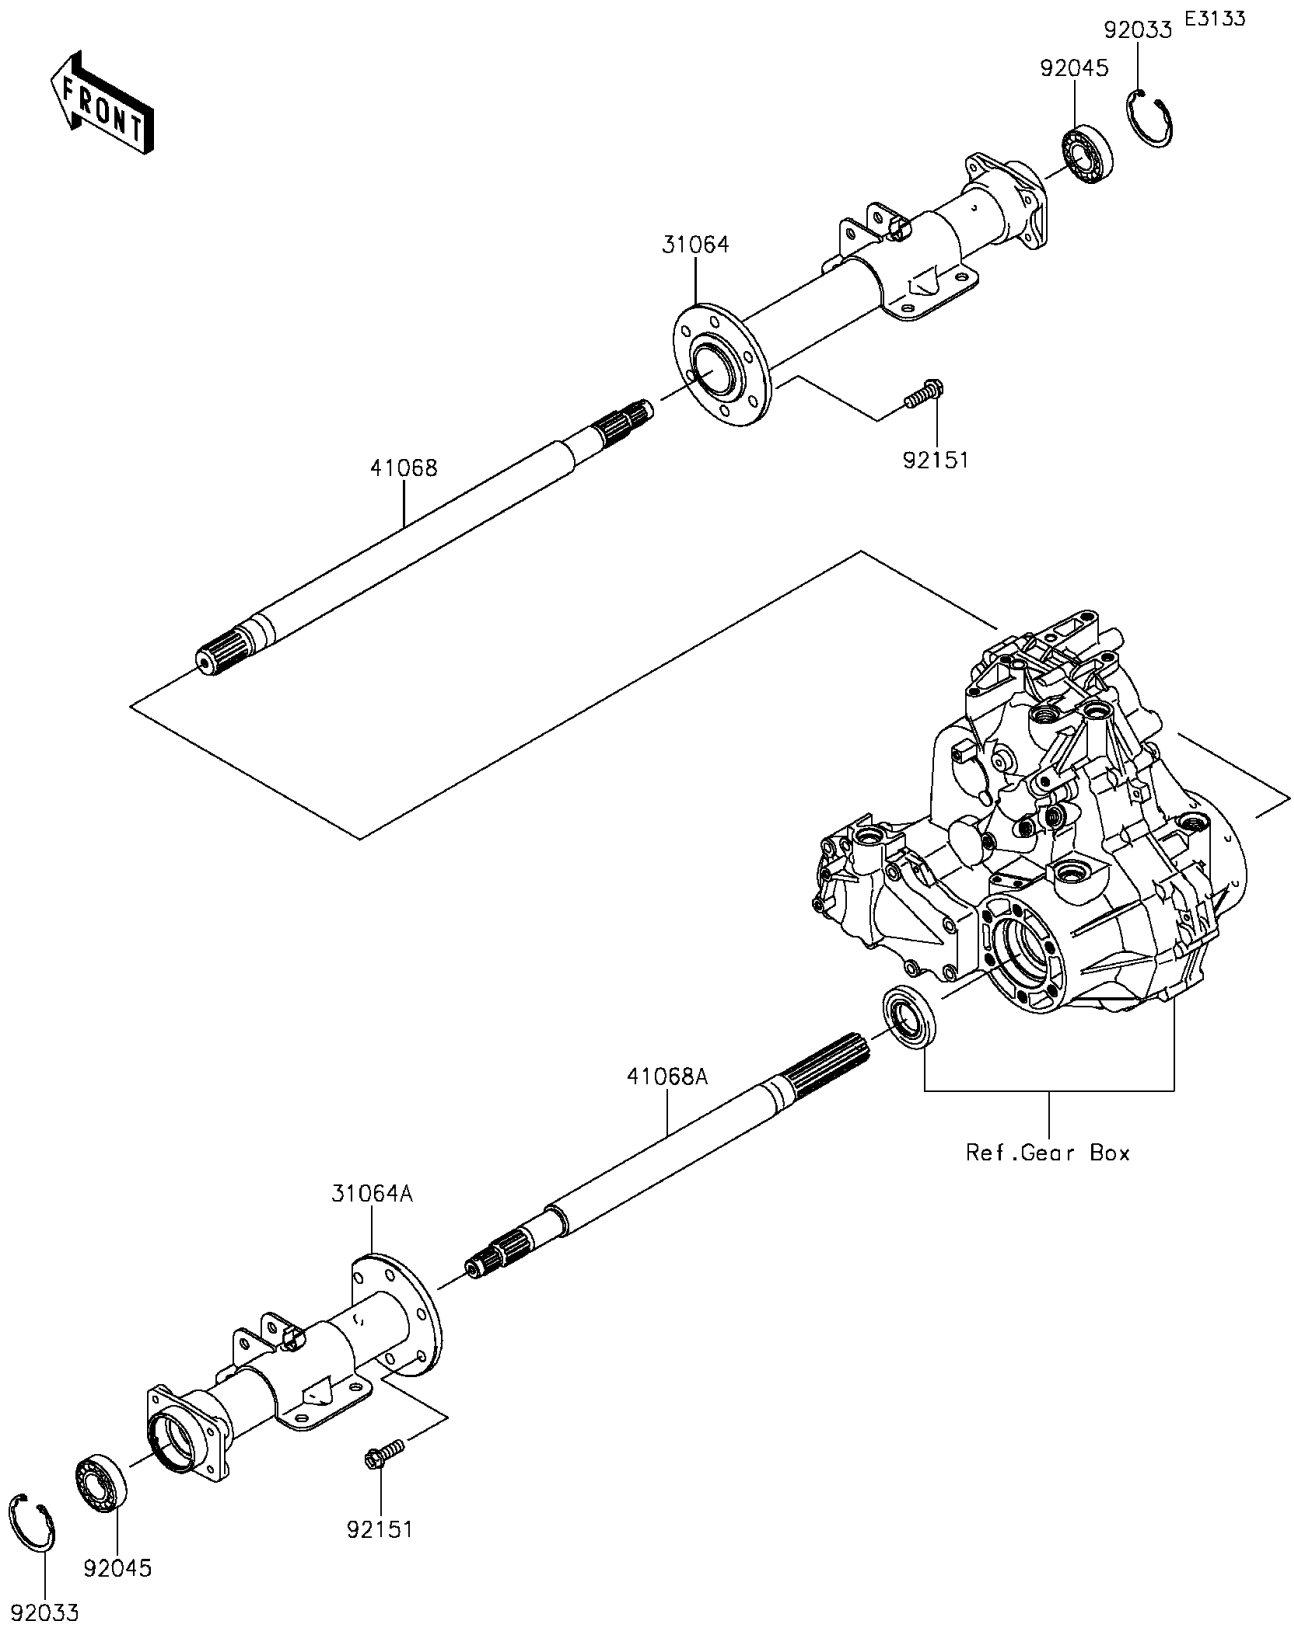

2015 Mule™ 610 4x4 XC PARTS DIAGRAM

Rear Axle

2015 Mule™ 610 4x4 XC PARTS LIST

Rear Axle

ITEM NAME	PART NUMBER	QUANTITY
PIPE-COMP,RH (Ref # 31064)	31064-0645	1
PIPE-COMP,LH (Ref # 31064A)	31064-0646	1
AXLE,RH (Ref # 41068)	41068-0036	1
AXLE,LH (Ref # 41068A)	41068-0037	1
RING-SNAP (Ref # 92033)	92033-2149	2
BEARING-BALL,6205A26DDU2 (Ref # 92045)	92045-0044	2
BOLT,10X28 (Ref # 92151)	92151-2142	12