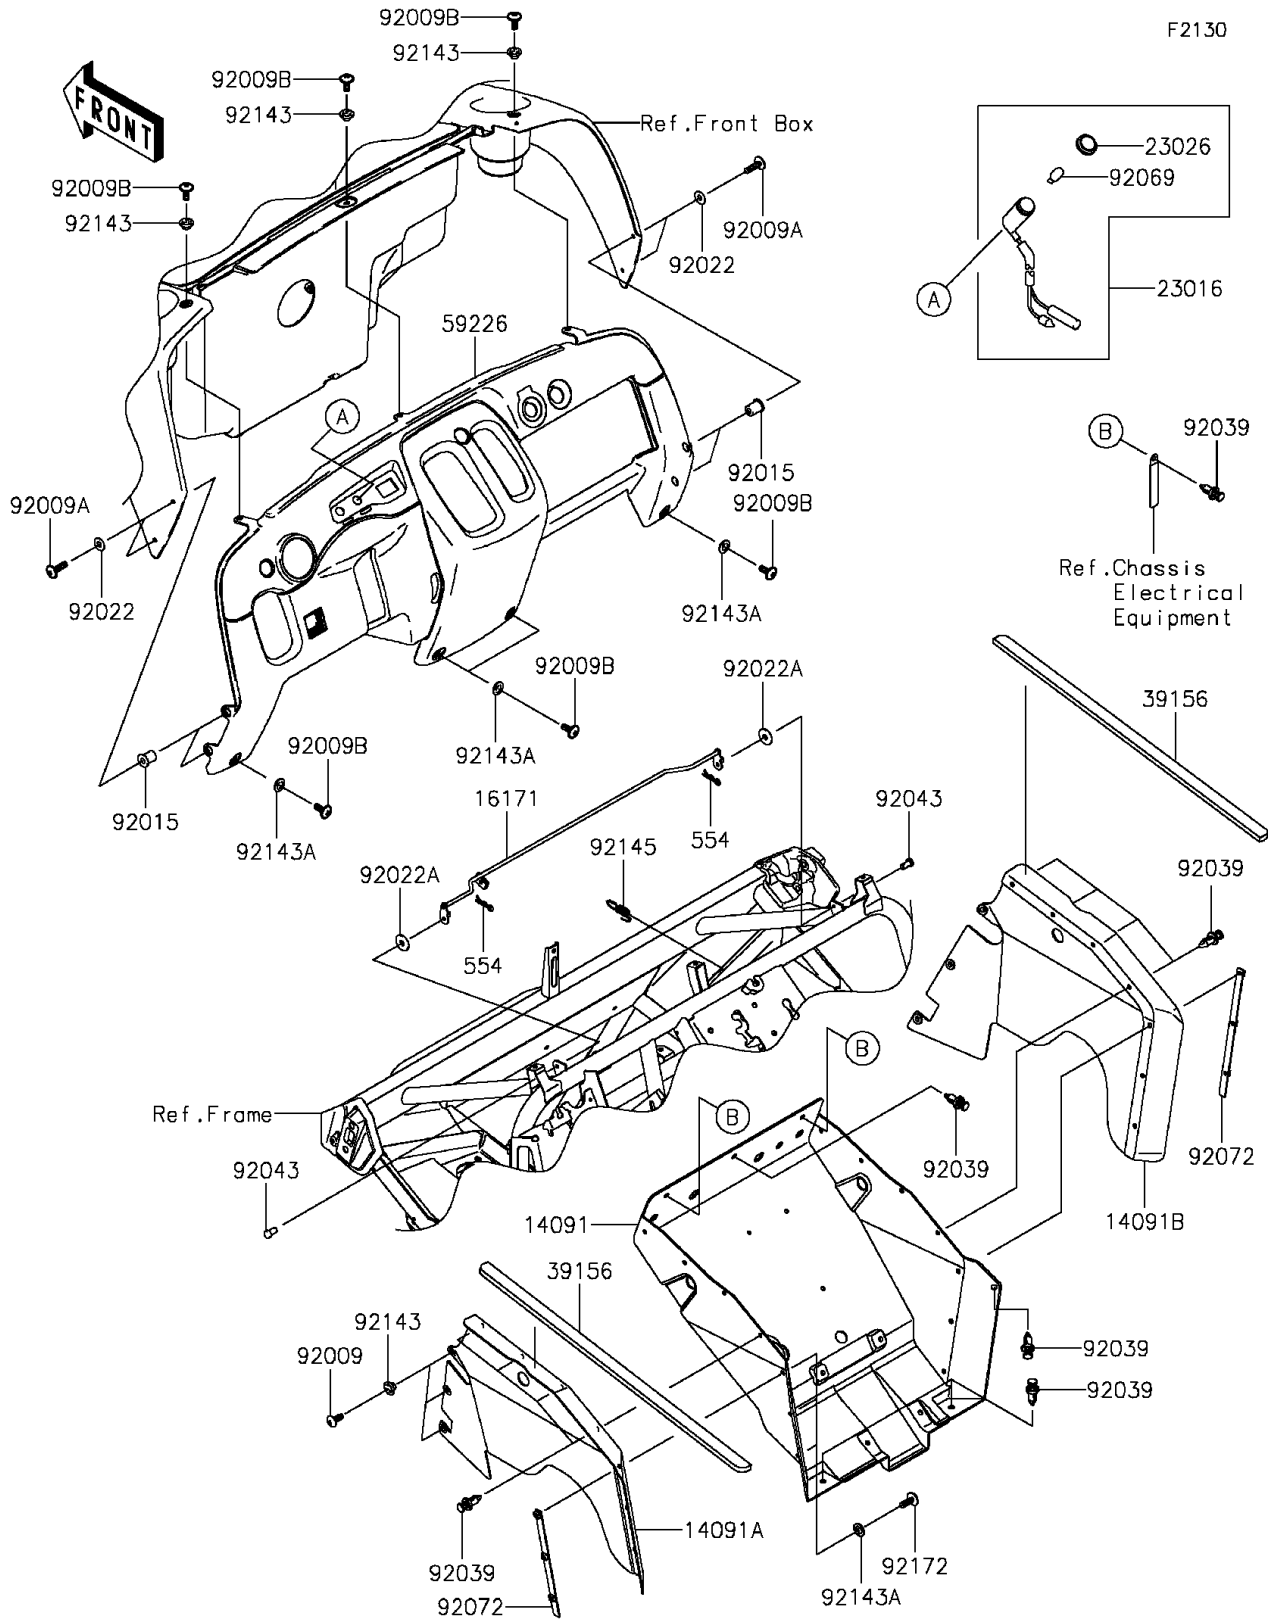

# 2015 Mule™ 610 4x4 XC PARTS DIAGRAM

## Frame Fittings(Front)

## 2015 Mule™ 610 4x4 XC PARTS LIST

### Frame Fittings(Front)

ITEM NAME	PART NUMBER	QUANTITY
COVER,FLOOR,CNT (Ref # 14091)	14091-0408	1
COVER,FLOOR,SIDE,LH (Ref # 14091A)	14091-0424	1
COVER,FLOOR,SIDE,RH (Ref # 14091B)	14091-0425	1
LINK,HOOD (Ref # 16171)	16171-0026	1
LAMP-ASSY,TEMP (Ref # 23016)	23016-1128	2
LENS,TEMP LAMP (Ref # 23026)	23026-1157	2
PAD (Ref # 39156)	39156-0071	2
PANEL-CONTROL,GRAY (Ref # 59226)	59226-0009-284	1
SCREW,TAPPING,6X16 (Ref # 92009)	92009-1166	6
SCREW,6X22,BLACK (Ref # 92009A)	92009-1256	4
SCREW,6X16 (Ref # 92009B)	92009-1621	7
NUT (Ref # 92015)	92015-1700	4
WASHER,6.5X16X1 (Ref # 92022)	92022-1143	4
WASHER,6.5X20X1.6,BLACK (Ref # 92022A)	92022-1346	2
RIVET (Ref # 92039)	92039-1229	15
PIN,6X9 (Ref # 92043)	92043-1626	2
BULB,12V 1.7W,T10 (Ref # 92069)	92069-1059	2
BAND (Ref # 92072)	92072-0042	2
COLLAR (Ref # 92143)	92143-1057	9
COLLAR (Ref # 92143A)	92143-1087	10
SPRING (Ref # 92145)	92145-0215	1
SCREW,6X18 (Ref # 92172)	92172-0002	6
PIN-SNAP,1.2X21.2 (Ref # 554)	554DA0600	2