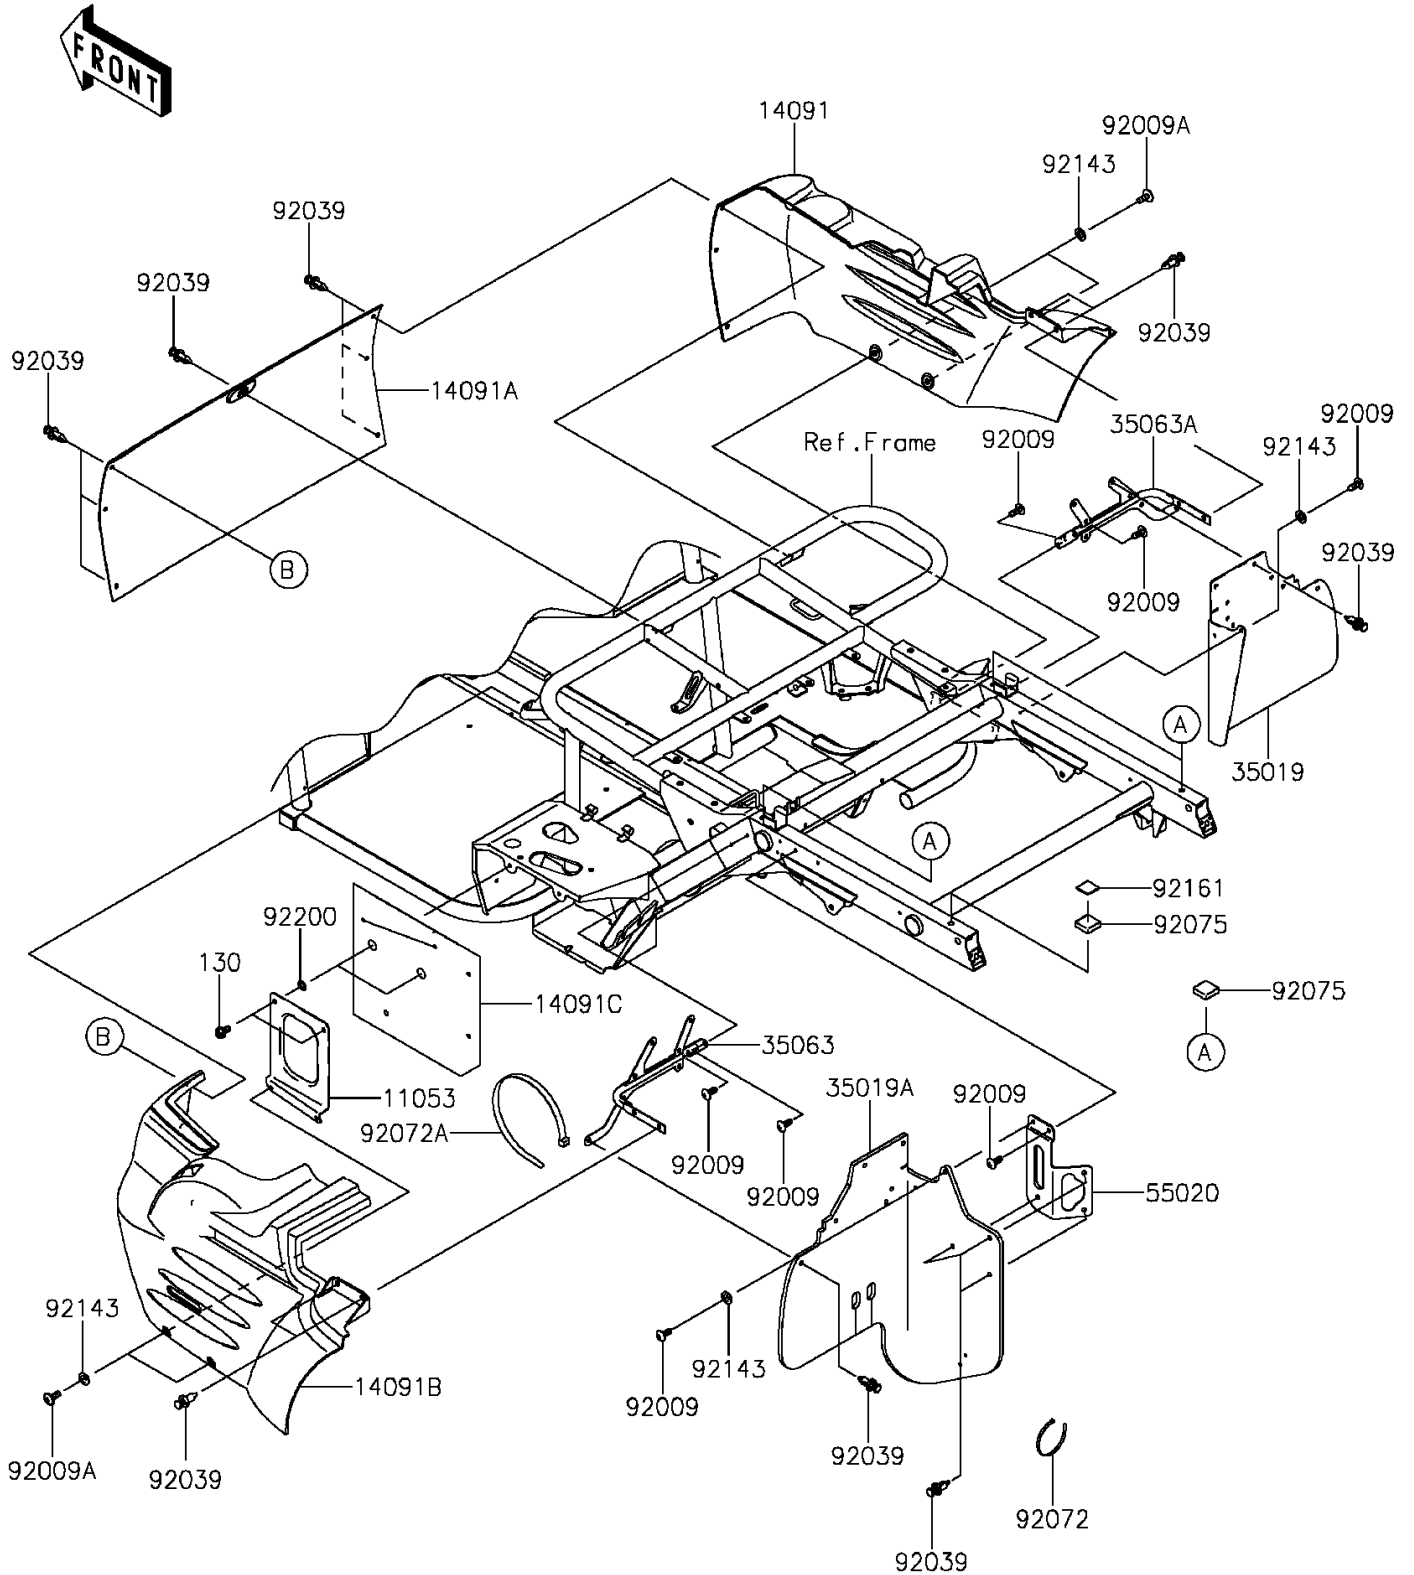

2015 Mule™ 610 4x4 XC PARTS DIAGRAM

Frame Fittings(Rear)

F2131

2015 Mule™ 610 4x4 XC PARTS LIST

Frame Fittings(Rear)

ITEM NAME	PART NUMBER	QUANTITY
BRACKET (Ref # 11053)	11053-0857	1
COVER,REAR SIDE,RH,F.BLACK (Ref # 14091)	14091-0224-6Z	1
COVER,UNDER SEAT,CNT,F.BLACK (Ref # 14091A)	14091-0341-6Z	1
COVER,REAR SIDE,LH,F.BLACK (Ref # 14091B)	14091-0395-6Z	1
COVER (Ref # 14091C)	14091-0464	1
FLAP,RR,FR,RH (Ref # 35019)	35019-0029	1
FLAP,RR,FR,LH (Ref # 35019A)	35019-7512	1
STAY,LH (Ref # 35063)	35063-0784	1
STAY,RH (Ref # 35063A)	35063-0785	1
GUARD,COOLING FAN (Ref # 55020)	55020-7527	1
SCREW,TAPPING,6X16 (Ref # 92009)	92009-1166	7
SCREW,6X16 (Ref # 92009A)	92009-1621	4
RIVET (Ref # 92039)	92039-1229	26
BAND,L=188 (Ref # 92072)	92072-1239	1
BAND,L=368.3 (Ref # 92072A)	92072-3872	1
DAMPER (Ref # 92075)	92075-1882	4
COLLAR (Ref # 92143)	92143-1087	6
DAMPER (Ref # 92161)	92161-7520	1
WASHER,7.04X12.5X0.6 (Ref # 92200)	92200-0234	2
BOLT-FLANGED,6X12 (Ref # 130)	130BA0612	2