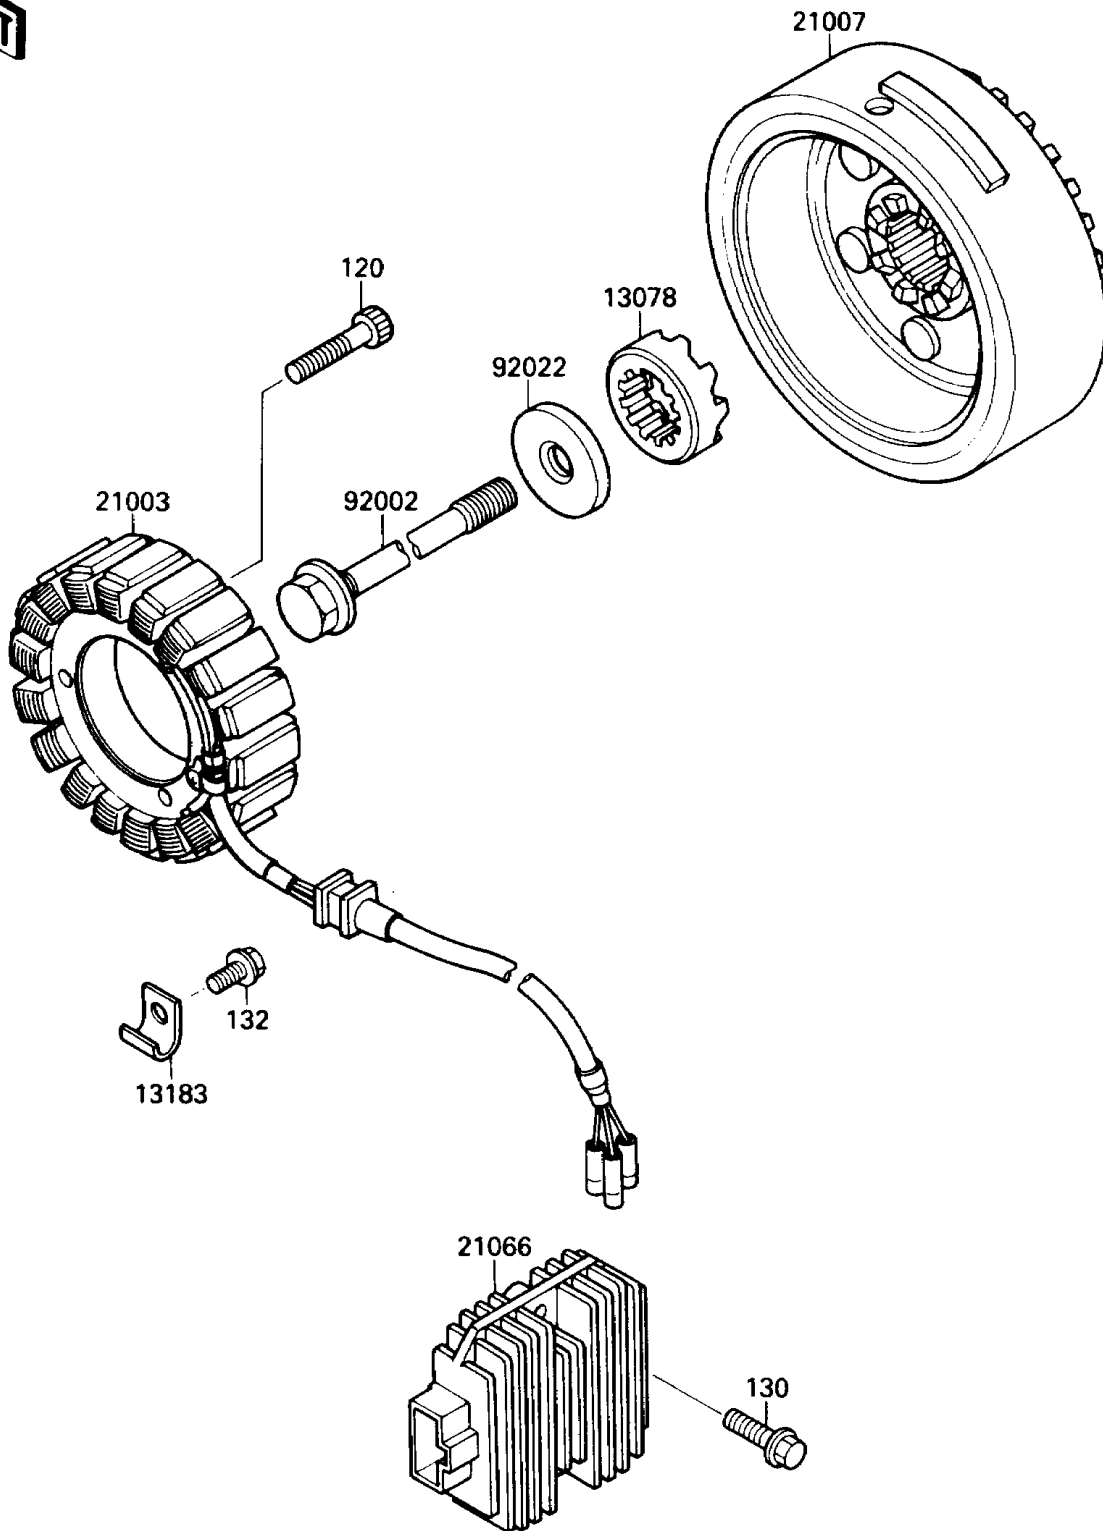

1988 Vulcan 88 PARTS DIAGRAM

Generator

E1810-0169

1988 Vulcan 88 PARTS LIST

Generator

ITEM NAME	PART NUMBER	QUANTITY
RATCHET (Ref # 13078)	13078-1056	1
PLATE (Ref # 13183)	13183-1072	1
STATOR (Ref # 21003)	21003-1164	1
ROTOR (Ref # 21007)	21007-1154	1
REGULATOR-VOLTAGE (Ref # 21066)	21066-1055	1
BOLT,GENERATOR,12X112 (Ref # 92002)	92002-1901	1
WASHER,GENERATOR (Ref # 92022)	92022-1904	1
BOLT-SOCKET,6X35 (Ref # 120)	120P0635	3
BOLT-FLANGED,6X20 (Ref # 130)	130B0620	2
BOLT-FLANGED-SMALL (Ref # 132)	132E0610	1