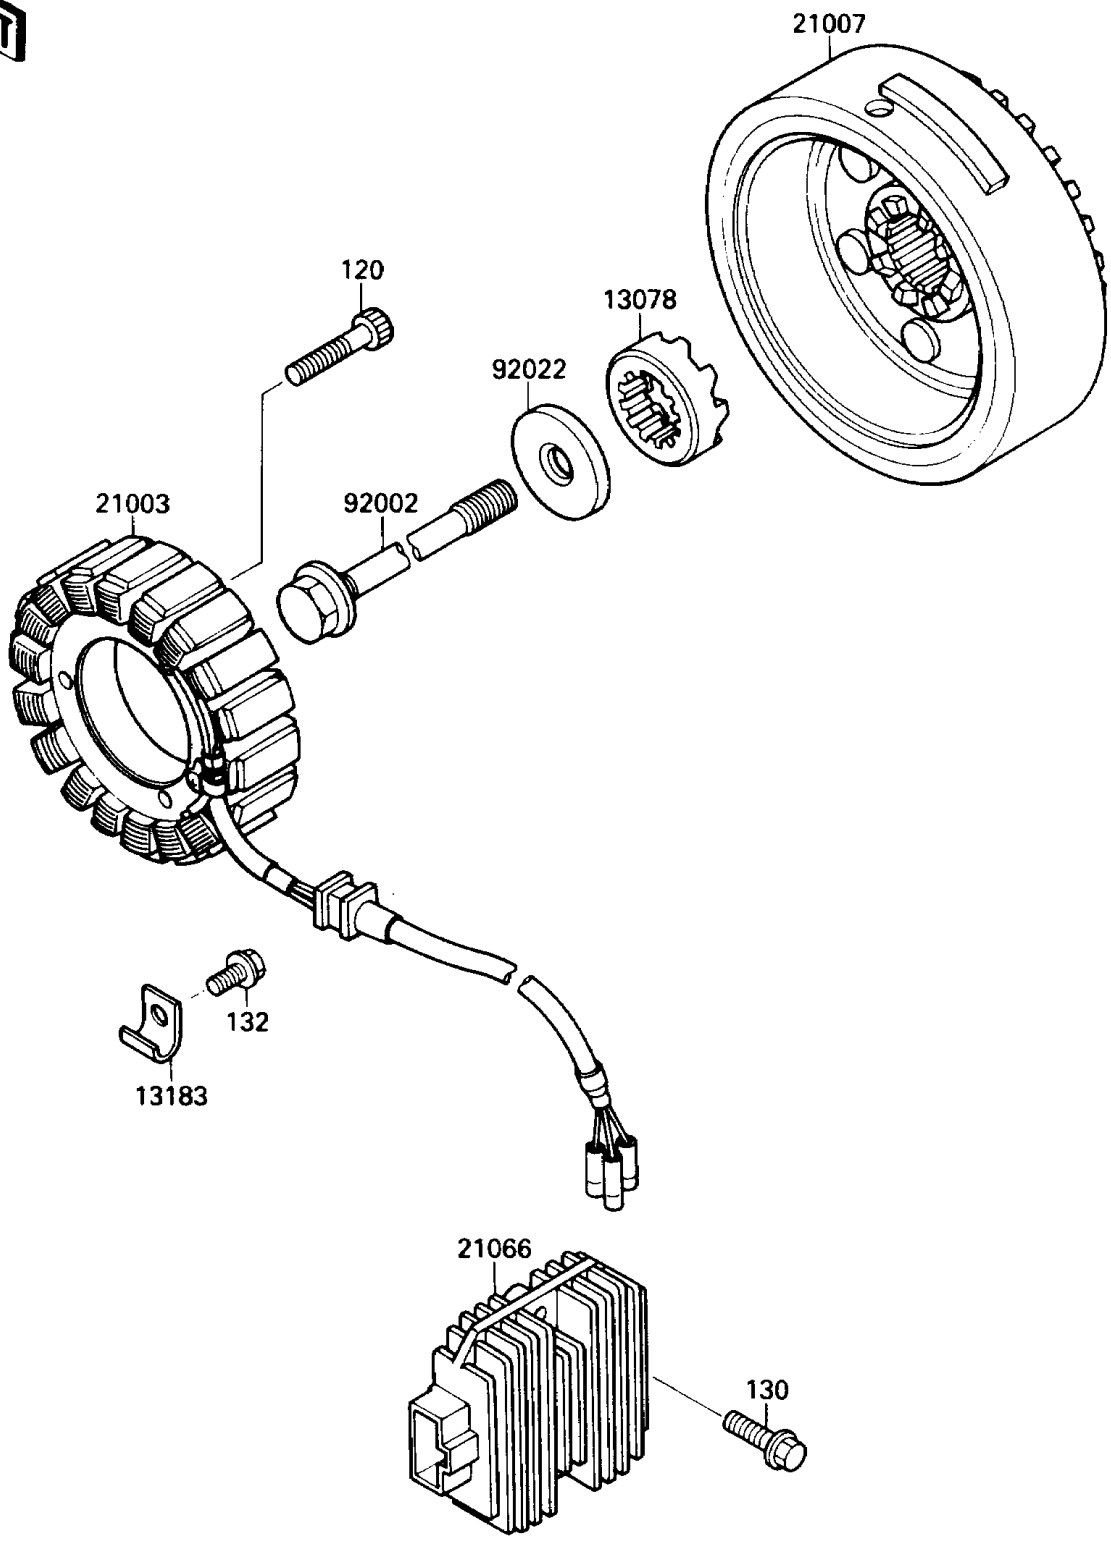

1989 Vulcan 88 PARTS DIAGRAM

Generator

E1810-0169

1989 Vulcan 88 PARTS LIST

Generator

ITEM NAME	PART NUMBER	QUANTITY
RATCHET (Ref # 13078)	13078-1056	1
PLATE (Ref # 13183)	13183-1072	1
STATOR (Ref # 21003)	21003-1164	1
ROTOR (Ref # 21007)	21007-1154	1
REGULATOR-VOLTAGE (Ref # 21066)	21066-1055	1
BOLT,GENERATOR,12X112 (Ref # 92002)	92002-1901	1
WASHER,GENERATOR (Ref # 92022)	92022-1904	1
BOLT-SOCKET,6X35 (Ref # 120)	120P0635	3
BOLT-FLANGED,6X20 (Ref # 130)	130B0620	2
BOLT-FLANGED-SMALL (Ref # 132)	132E0610	1