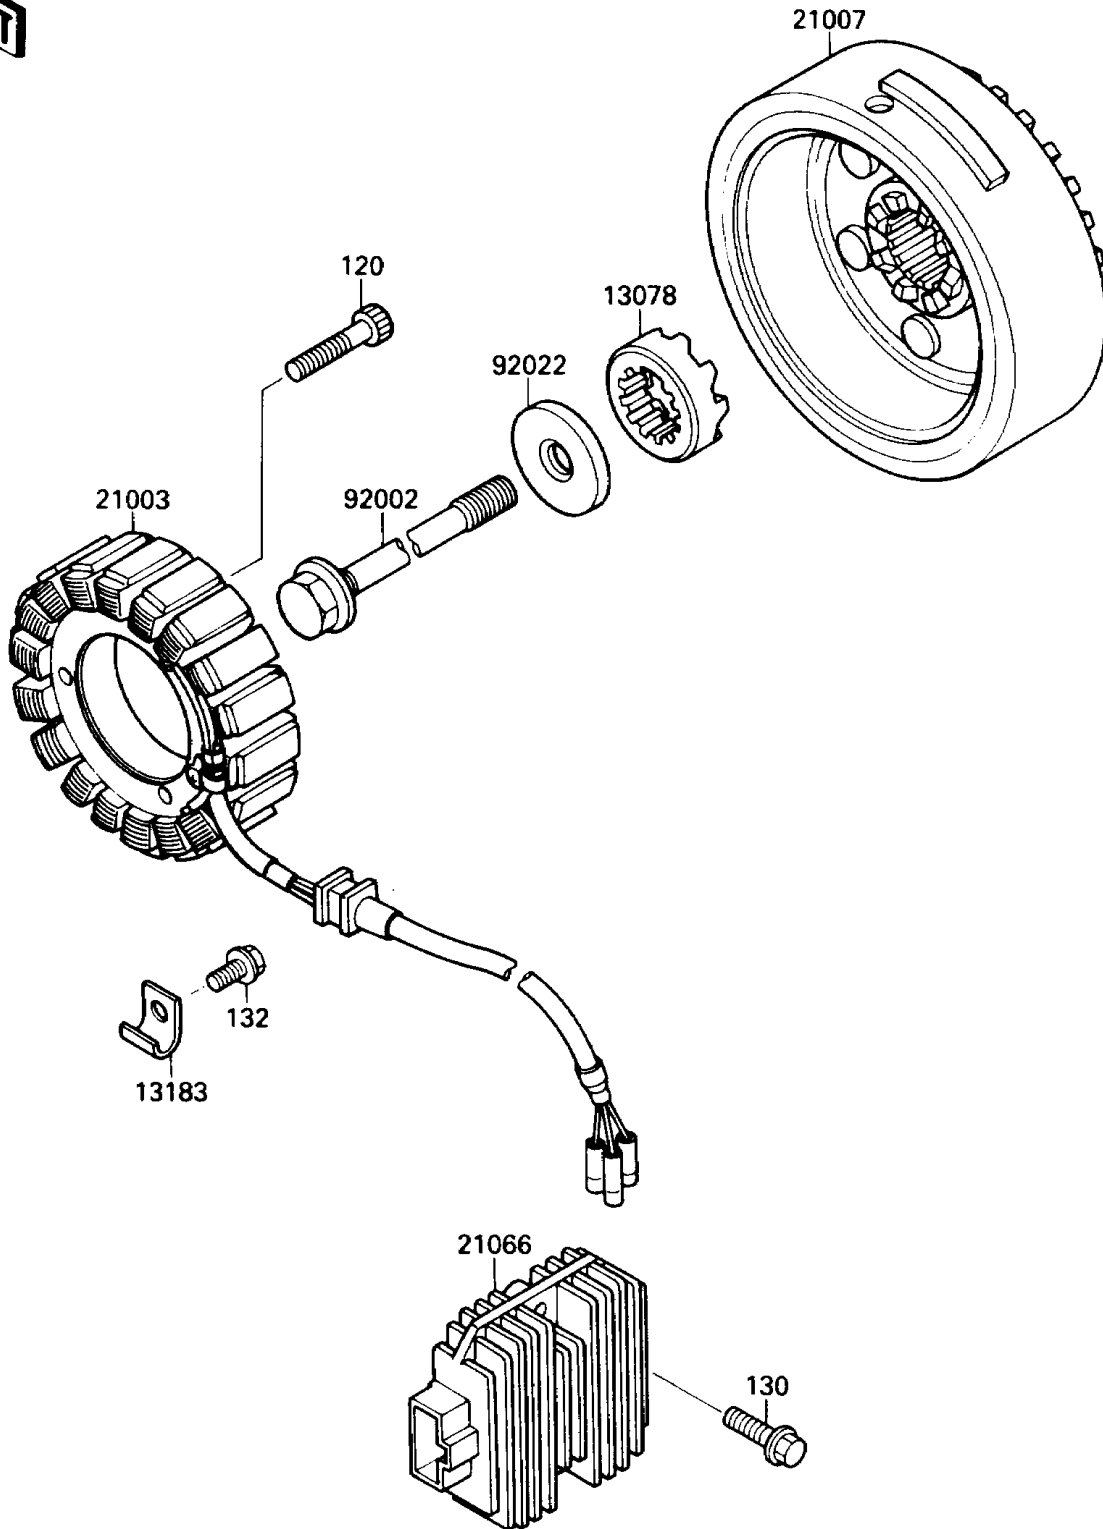

1990 Vulcan 88 PARTS DIAGRAM

Generator

E1810-0169

1990 Vulcan 88 PARTS LIST

Generator

ITEM NAME	PART NUMBER	QUANTITY
RATCHET (Ref # 13078)	13078-1056	1
PLATE (Ref # 13183)	13183-1072	1
STATOR (Ref # 21003)	21003-1164	1
ROTOR (Ref # 21007)	21007-1154	1
REGULATOR-VOLTAGE (Ref # 21066)	21066-1055	1
BOLT,GENERATOR,12X112 (Ref # 92002)	92002-1901	1
WASHER,GENERATOR (Ref # 92022)	92022-1904	1
BOLT-SOCKET,6X35 (Ref # 120)	120P0635	3
BOLT-FLANGED,6X20 (Ref # 130)	130B0620	2
BOLT-FLANGED-SMALL (Ref # 132)	132E0610	1