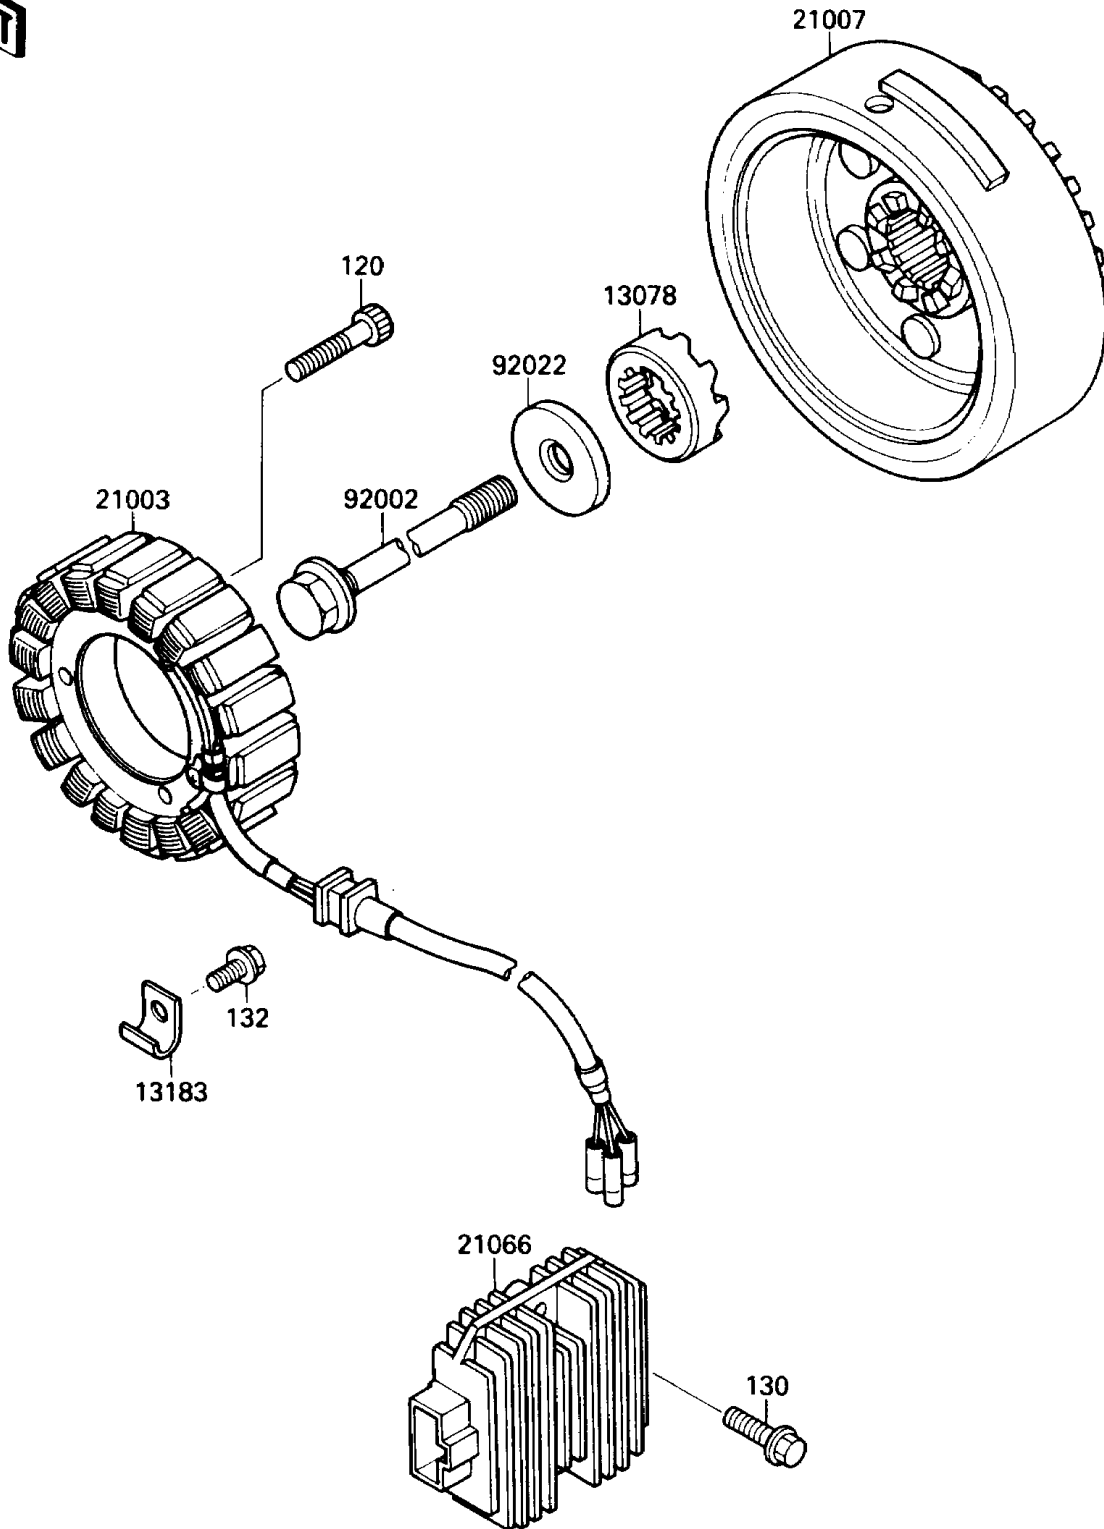

1990 Vulcan 88 PARTS DIAGRAM

Generator

E1810-0169

1990 Vulcan 88 PARTS LIST

Generator

ITEM NAME	PART NUMBER	QUANTITY
RATCHET (Ref # 13078)	13078-1056	1
PLATE (Ref # 13183)	13183-1072	1
STATOR (Ref # 21003)	21003-1164	1
ROTOR (Ref # 21007)	21007-1154	1
REGULATOR-VOLTAGE (Ref # 21066)	21066-1055	1
BOLT,GENERATOR,12X112 (Ref # 92002)	92002-1901	1
WASHER,GENERATOR (Ref # 92022)	92022-1904	1
BOLT-SOCKET,6X35 (Ref # 120)	120P0635	3
BOLT-FLANGED,6X20 (Ref # 130)	130B0620	2
BOLT-FLANGED-SMALL (Ref # 132)	132E0610	1