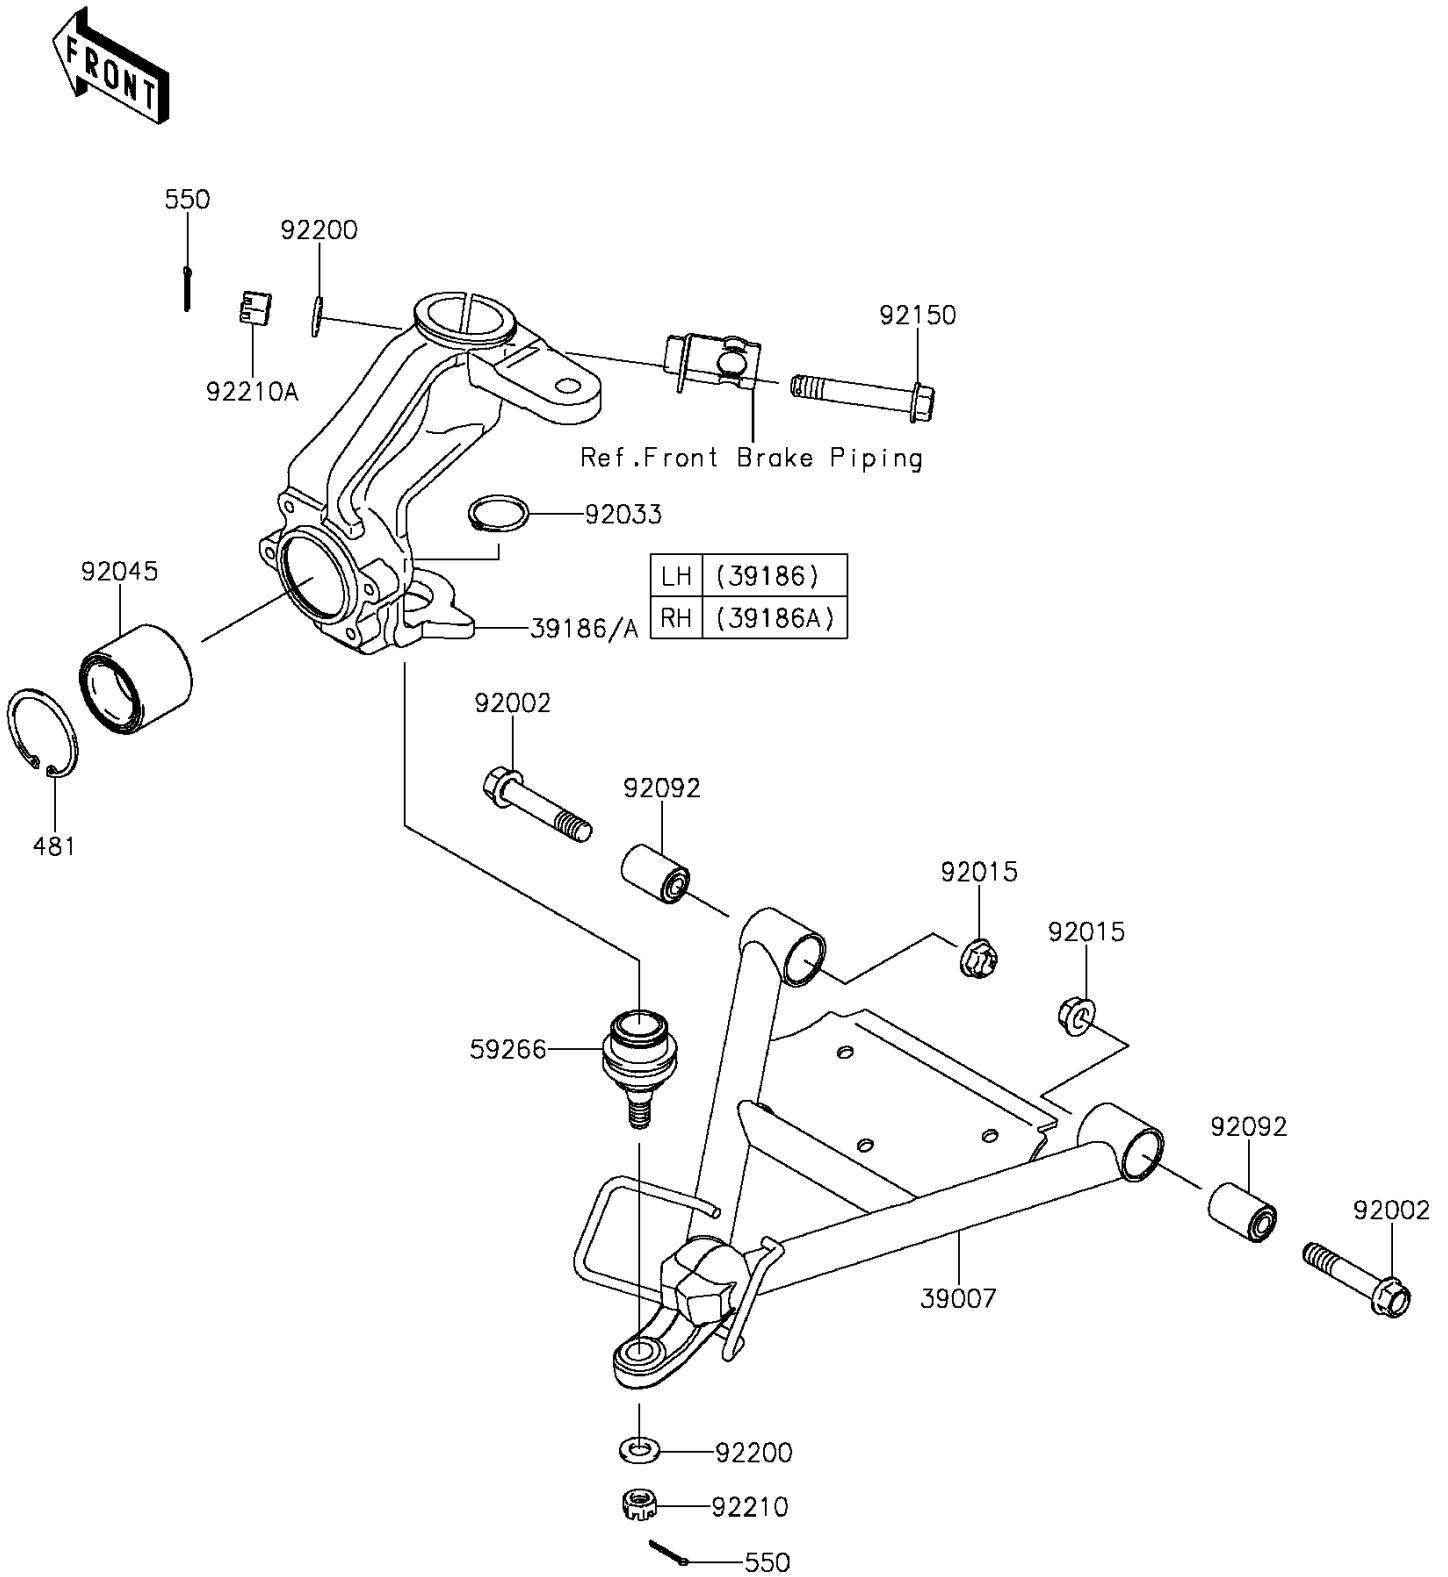

2015 Mule™ 610 4x4 XC PARTS DIAGRAM

Suspension

F2150

2015 Mule™ 610 4x4 XC PARTS LIST

Suspension

ITEM NAME	PART NUMBER	QUANTITY
ARM-SUSP (Ref # 39007)	39007-0029	2
KNUCKLE,LH (Ref # 39186)	39186-0314	1
KNUCKLE,RH (Ref # 39186A)	39186-0315	1
JOINT-BALL (Ref # 59266)	59266-1080	2
BOLT,ROD,12MM (Ref # 92002)	92002-1757	4
NUT,12MM (Ref # 92015)	92015-1706	4
RING-SNAP,C-TYPE,32MM (Ref # 92033)	92033-1262	2
BEARING-BALL,DAC2552W-7CS31 (Ref # 92045)	92045-0102	2
BUSHING-RUBBER (Ref # 92092)	92092-005	4
BOLT,FLANGED,12X72 (Ref # 92150)	92150-1356	2
WASHER,12.3X23X2.3 (Ref # 92200)	92200-1004	4
NUT,CASTLE,12MM (Ref # 92210)	92210-0395	2
NUT,12MM (Ref # 92210A)	92210-7501	2
CIRCLIP-TYPE-C,52MM (Ref # 481)	481J5200	2
PIN-COTTER,3.0X25 (Ref # 550)	550AA3025	4