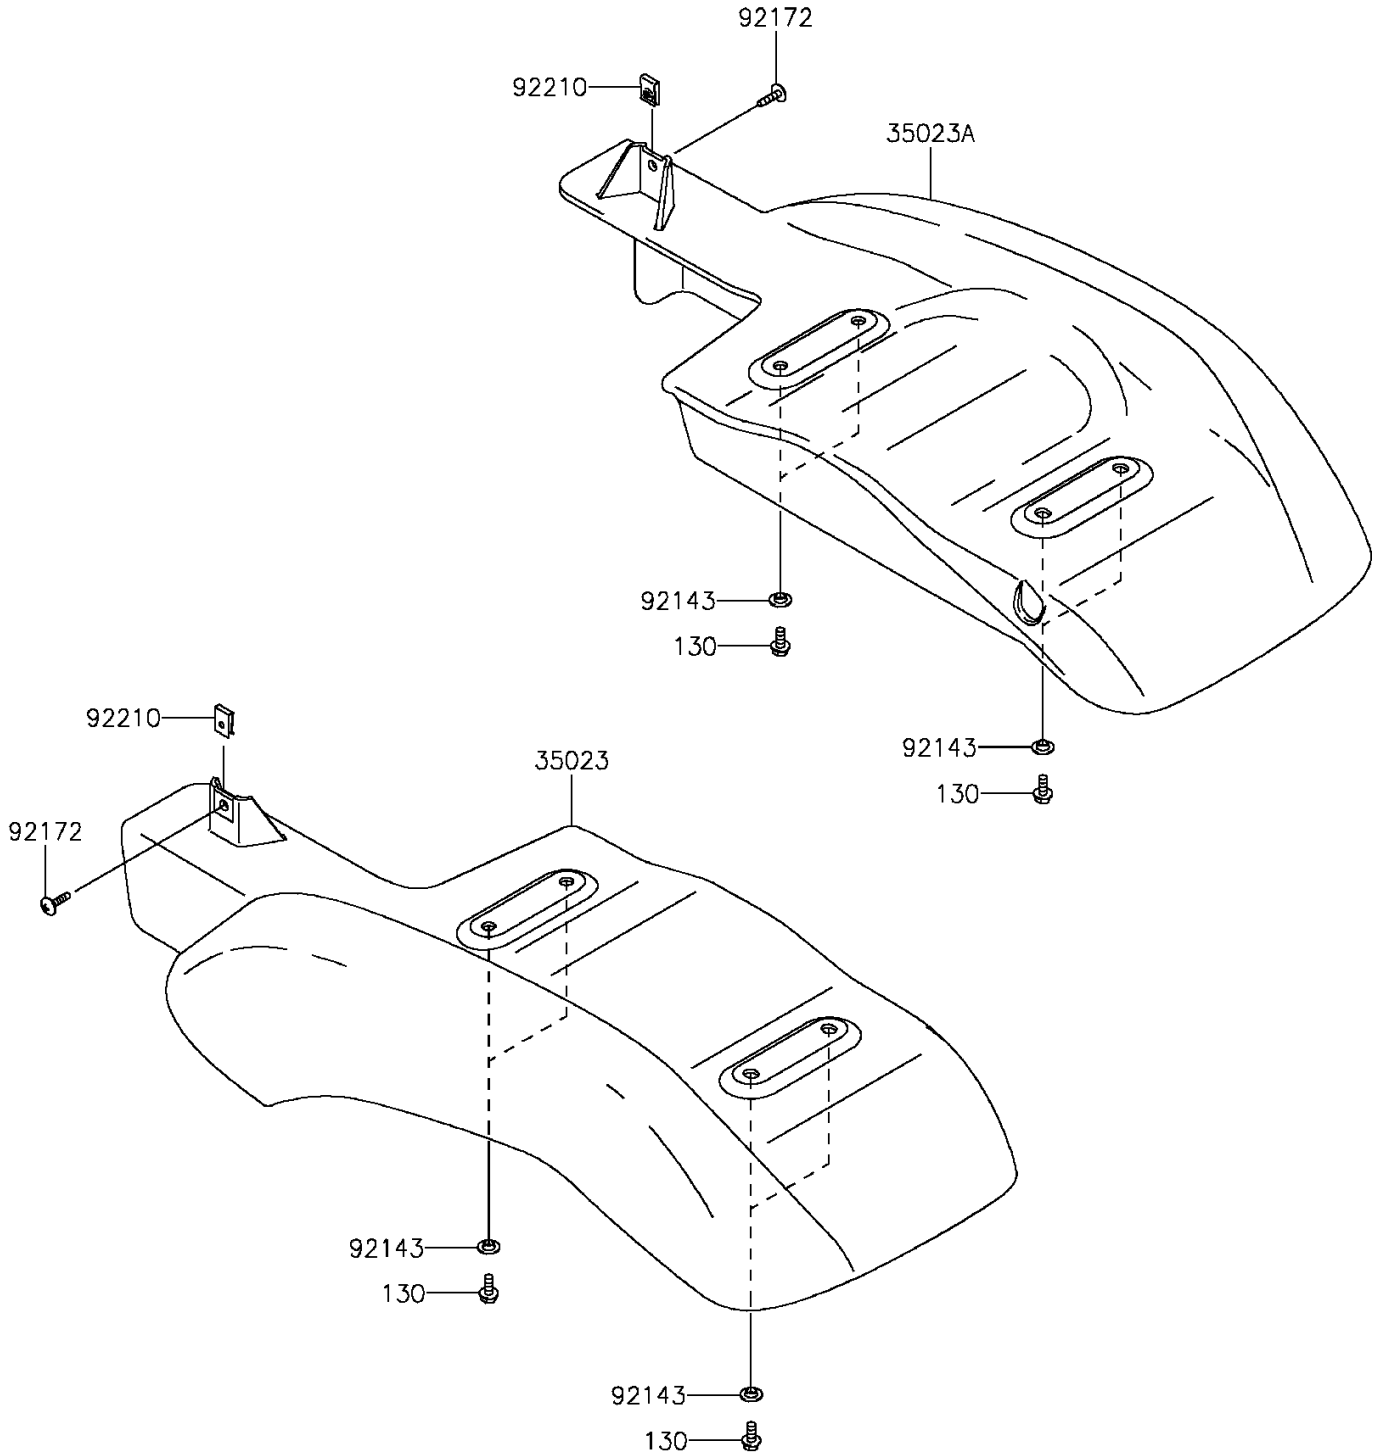

2015 Mule™ 610 4x4 XC PARTS DIAGRAM

Rear Fender(s)

F2172

2015 Mule™ 610 4x4 XC PARTS LIST

Rear Fender(s)

ITEM NAME	PART NUMBER	QUANTITY
FENDER-REAR,LH,F.BLACK (Ref # 35023)	35023-0045-6Z	1
FENDER-REAR,RH,F.BLACK (Ref # 35023A)	35023-0046-6Z	1
COLLAR (Ref # 92143)	92143-1087	8
SCREW,TAPPING,6X20 (Ref # 92172)	92172-0488	2
NUT,LEAF SPRING,6MM (Ref # 92210)	92210-0624	2
BOLT-FLANGED,6X14 (Ref # 130)	130BB0614	8