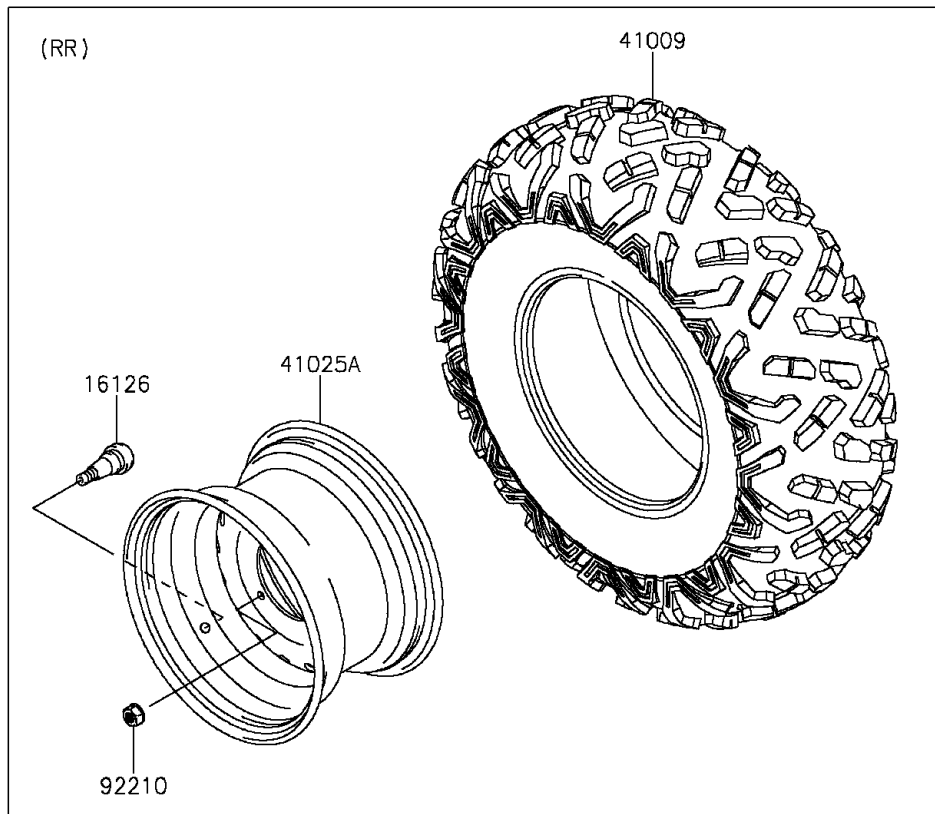

2015 Mule™ 610 4x4 XC PARTS DIAGRAM

Wheels/Tires

F2210

2015 Mule™ 610 4x4 XC PARTS LIST

Wheels/Tires

ITEM NAME	PART NUMBER	QUANTITY
VALVE (Ref # 16126)	16126-4001	4
TIRE,26X9.00R12 6PLY,BIGHORN2 (Ref # 41009)	41009-0511	4
RIM,FR,12X7.5AT,F.S.BLACK (Ref # 41025)	41025-7505-397	2
RIM,RR,12X7.5AT,F.S.BLACK (Ref # 41025A)	41025-7506-397	2
NUT,LOCK,10MM (Ref # 92210)	92210-1204	16