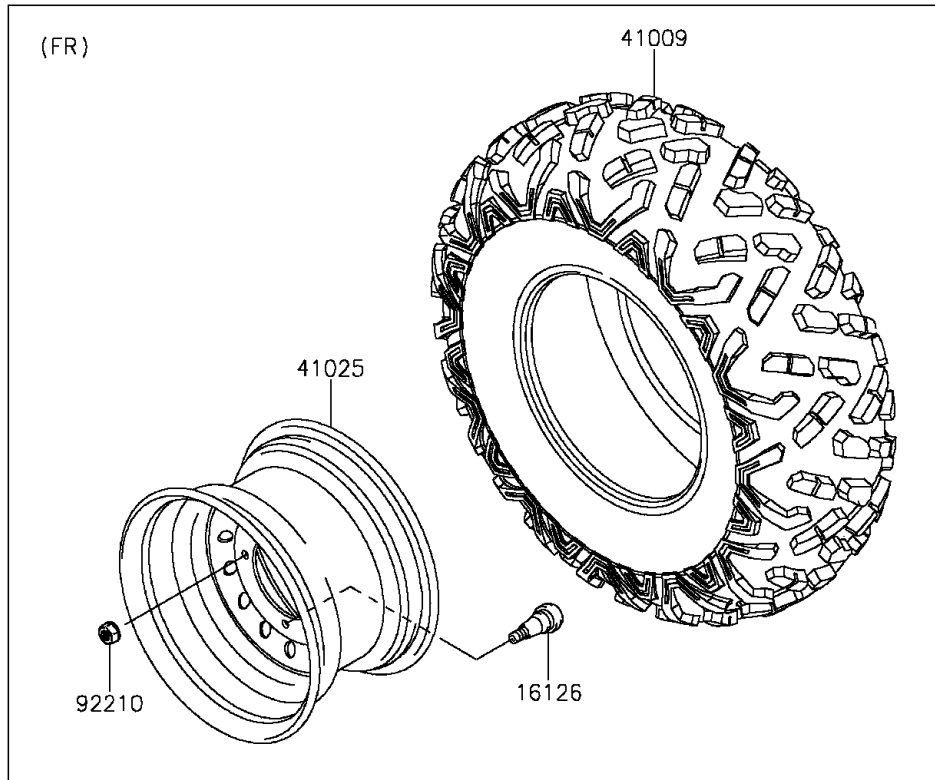

2015 Mule™ 610 4x4 XC PARTS DIAGRAM

Wheels/Tires

F2210

2015 Mule™ 610 4x4 XC PARTS LIST

Wheels/Tires

ITEM NAME	PART NUMBER	QUANTITY
VALVE (Ref # 16126)	16126-4001	4
TIRE,26X9.00R12 6PLY,BIGHORN2 (Ref # 41009)	41009-0511	4
RIM,FR,12X7.5AT,F.S.BLACK (Ref # 41025)	41025-7505-397	2
RIM,RR,12X7.5AT,F.S.BLACK (Ref # 41025A)	41025-7506-397	2
NUT,LOCK,10MM (Ref # 92210)	92210-1204	16