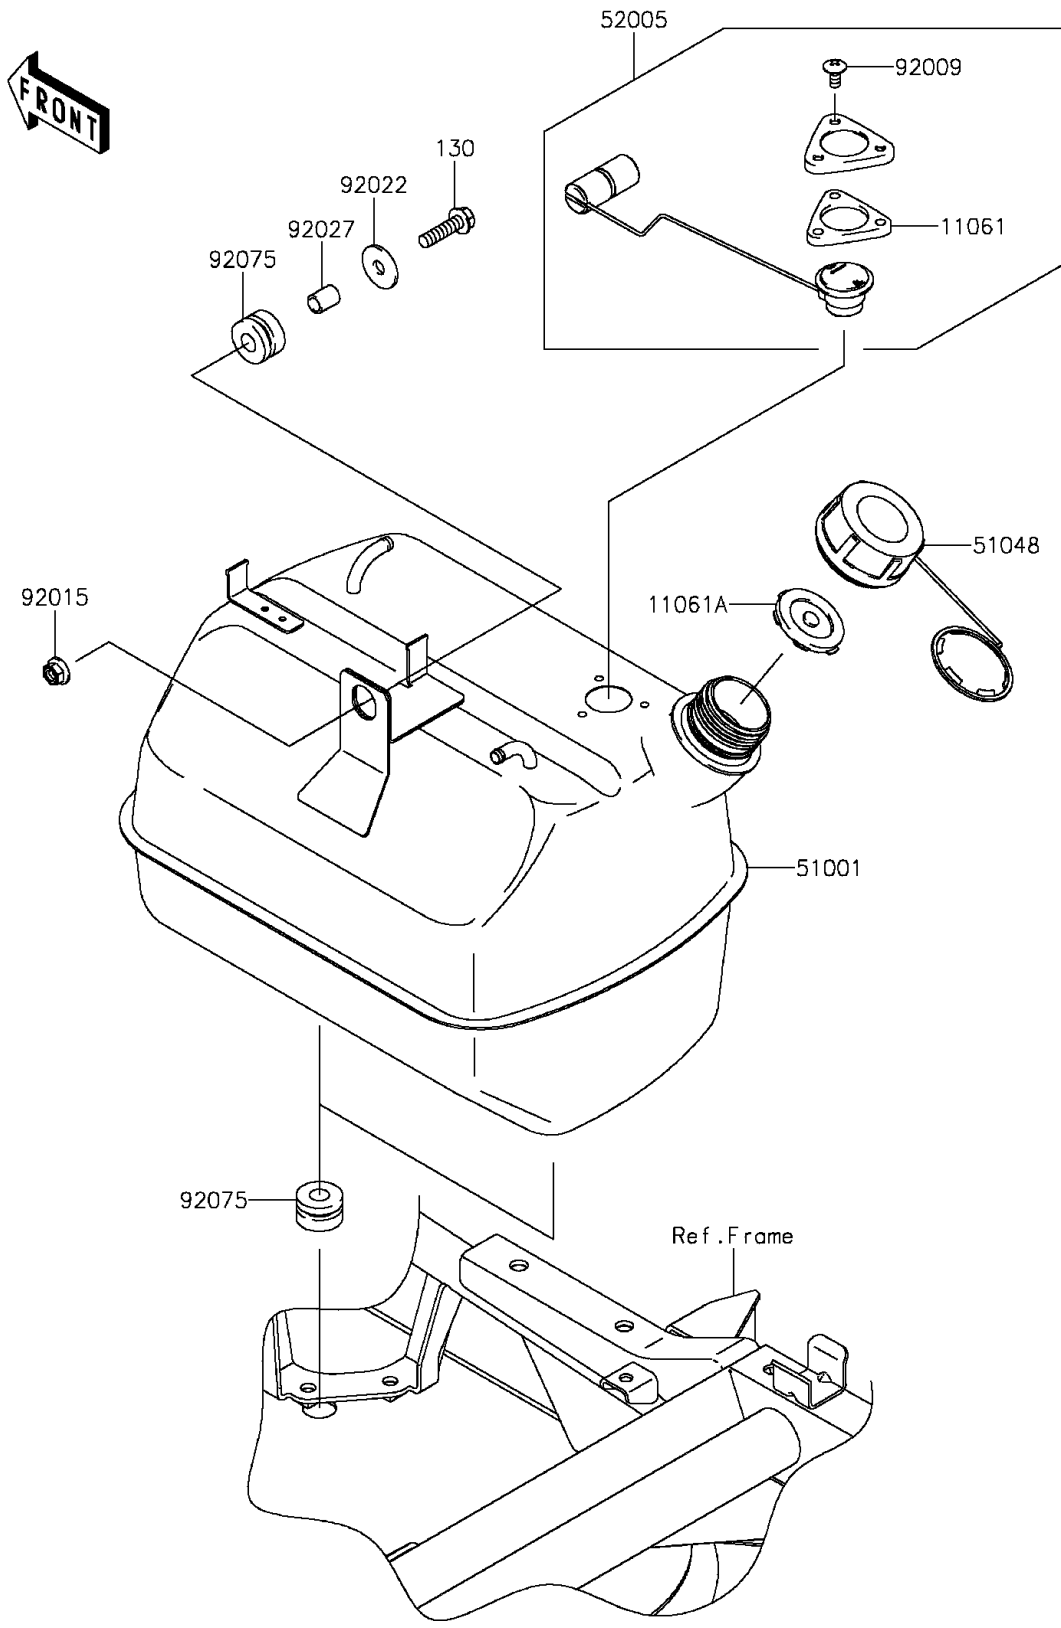

2015 Mule™ 610 4x4 XC PARTS DIAGRAM

Fuel Tank

F2410

2015 Mule™ 610 4x4 XC PARTS LIST

Fuel Tank

ITEM NAME	PART NUMBER	QUANTITY
GASKET,FUEL GAUGE (Ref # 11061)	11061-0120	1
GASKET,FUEL TANK CAP (Ref # 11061A)	11061-7508	1
TANK-COMP-FUEL (Ref # 51001)	51001-0341	1
CAP-ASSY-TANK,FUEL (Ref # 51048)	51048-0026	1
GAUGE,FUEL (Ref # 52005)	52005-0730	1
SCREW,6X14 (Ref # 92009)	92009-1541	3
NUT,LOCK,FLANGED,8MM (Ref # 92015)	92015-1397	1
WASHER,9X28X2.3 (Ref # 92022)	92022-1632	1
COLLAR,8.8X12X15.5 (Ref # 92027)	92027-1081	1
DAMPER (Ref # 92075)	92075-1736	3
BOLT-FLANGED,8X30 (Ref # 130)	130AA0830	1