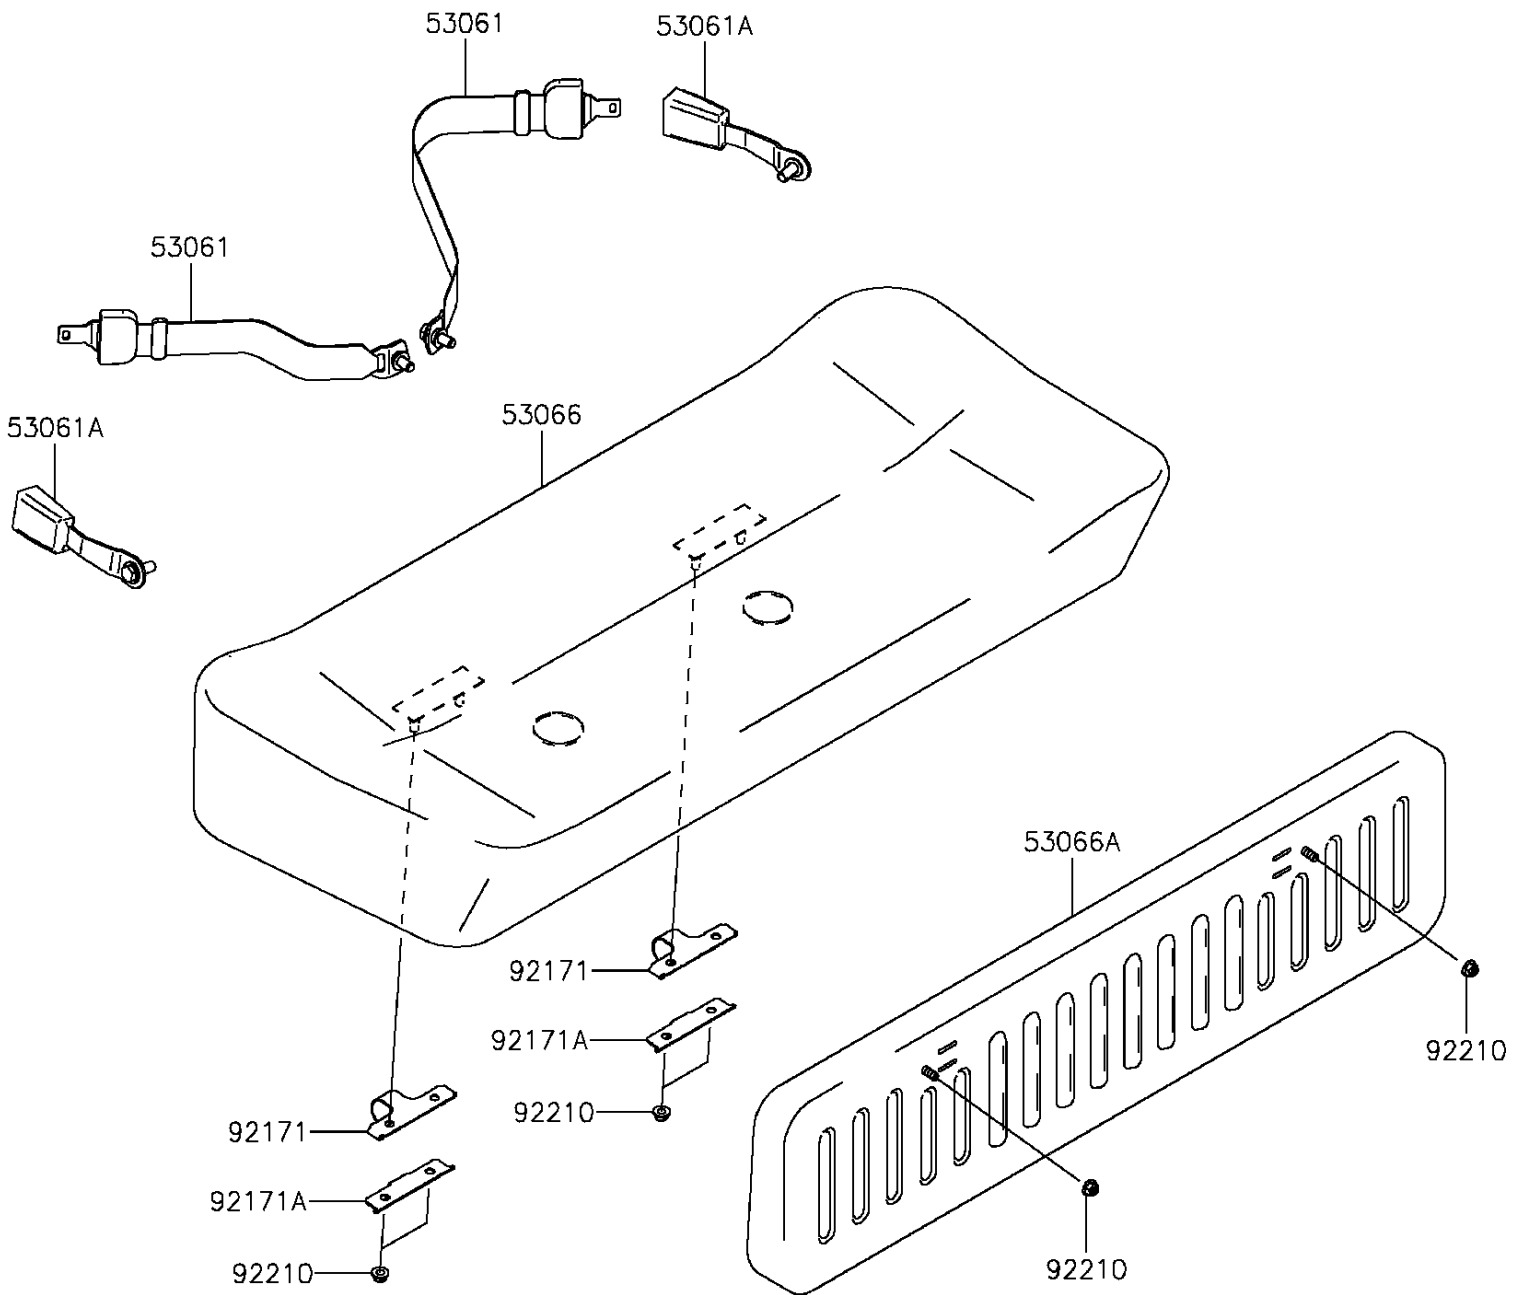

2015 Mule™ 610 4x4 XC PARTS DIAGRAM

Seat

F2510

2015 Mule™ 610 4x4 XC PARTS LIST

Seat

ITEM NAME	PART NUMBER	QUANTITY
BELT-SEAT,CATCH PLATE (Ref # 53061)	53061-1013	2
BELT-SEAT,BUCKLE (Ref # 53061A)	53061-1014	2
SEAT-ASSY,CUSHION,BLACK (Ref # 53066)	53066-0269-MA	1
SEAT-ASSY,BACK,BLACK (Ref # 53066A)	53066-0270-MA	1
CLAMP (Ref # 92171)	92171-0441	2
CLAMP (Ref # 92171A)	92171-0442	2
NUT,FLANGED,LOCK,8MM (Ref # 92210)	92210-0005	6