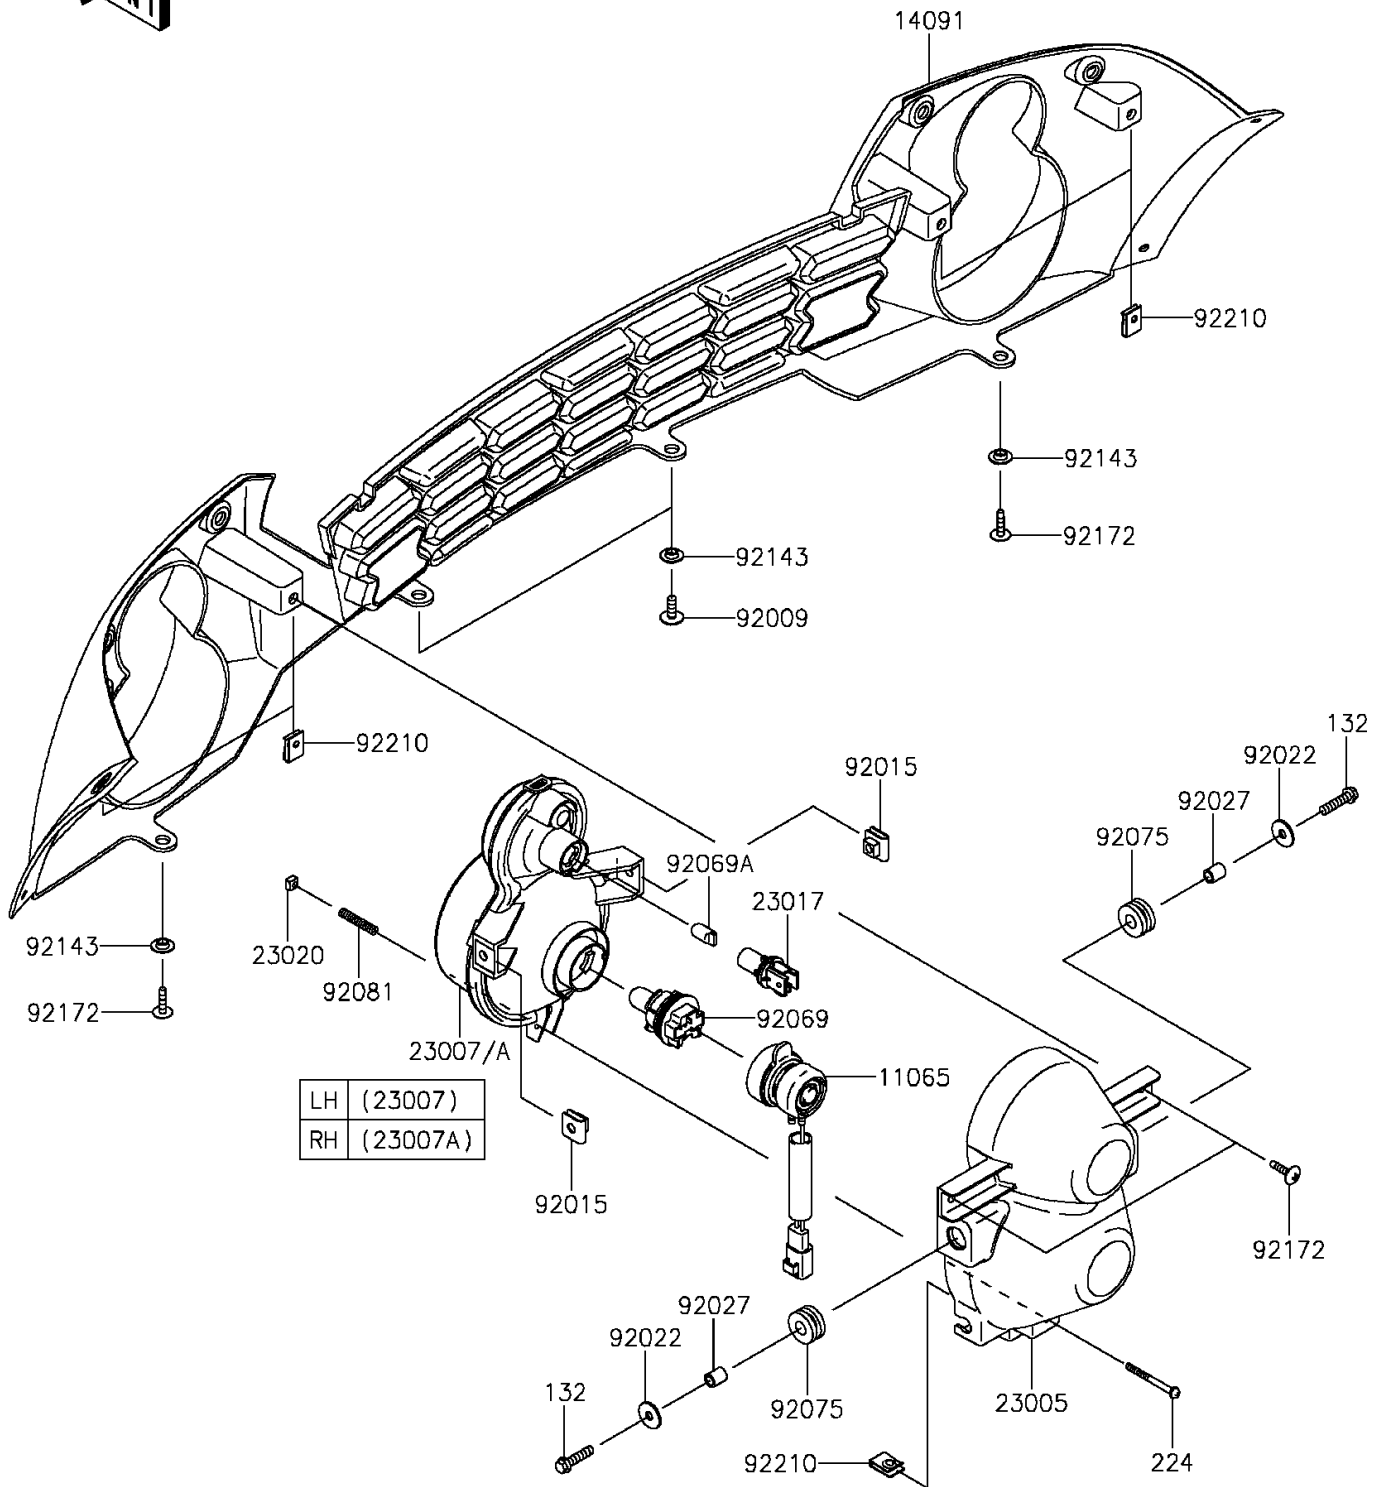

2015 Mule™ 610 4x4 XC PARTS DIAGRAM

Headlight(s)

F2710

2015 Mule™ 610 4x4 XC PARTS LIST

Headlight(s)

ITEM NAME	PART NUMBER	QUANTITY
CAP,HEAD LAMP (Ref # 11065)	11065-0104	2
COVER,FRONT GRILLE,F.BLACK (Ref # 14091)	14091-0342-6Z	1
BODY-COMP-HEAD LAMP (Ref # 23005)	23005-0005	2
LENS-COMP,HEAD LAMP,LH (Ref # 23007)	23007-0047	1
LENS-COMP,HEAD LAMP,RH (Ref # 23007A)	23007-0048	1
SOCKET,HEAD LAMP (Ref # 23017)	23017-0002	2
NUT,4MM,FOCUS ADJUST (Ref # 23020)	23020-018	2
SCREW,6X16 (Ref # 92009)	92009-1621	2
NUT,6MM (Ref # 92015)	92015-1094	4
WASHER,6.5X20X1.6 (Ref # 92022)	92022-125	4
COLLAR,6.8X10X12 (Ref # 92027)	92027-162	4
BULB,12V 30/30W (Ref # 92069)	92069-0012	2
BULB,12V 5W (Ref # 92069A)	92069-1016	2
DAMPER,10X24X12 (Ref # 92075)	92075-1690	4
SPRING,FOCUS ADJUST (Ref # 92081)	92081-1896	2
COLLAR (Ref # 92143)	92143-1087	4
SCREW,TAPPING,6X20 (Ref # 92172)	92172-0488	6
NUT,LEAF SPRING,6MM (Ref # 92210)	92210-0624	6
BOLT-FLANGED-SMALL,6X25 (Ref # 132)	132BA0625	4
SCREW-PAN-WP-CROS,4X45 (Ref # 224)	224AA0445	2