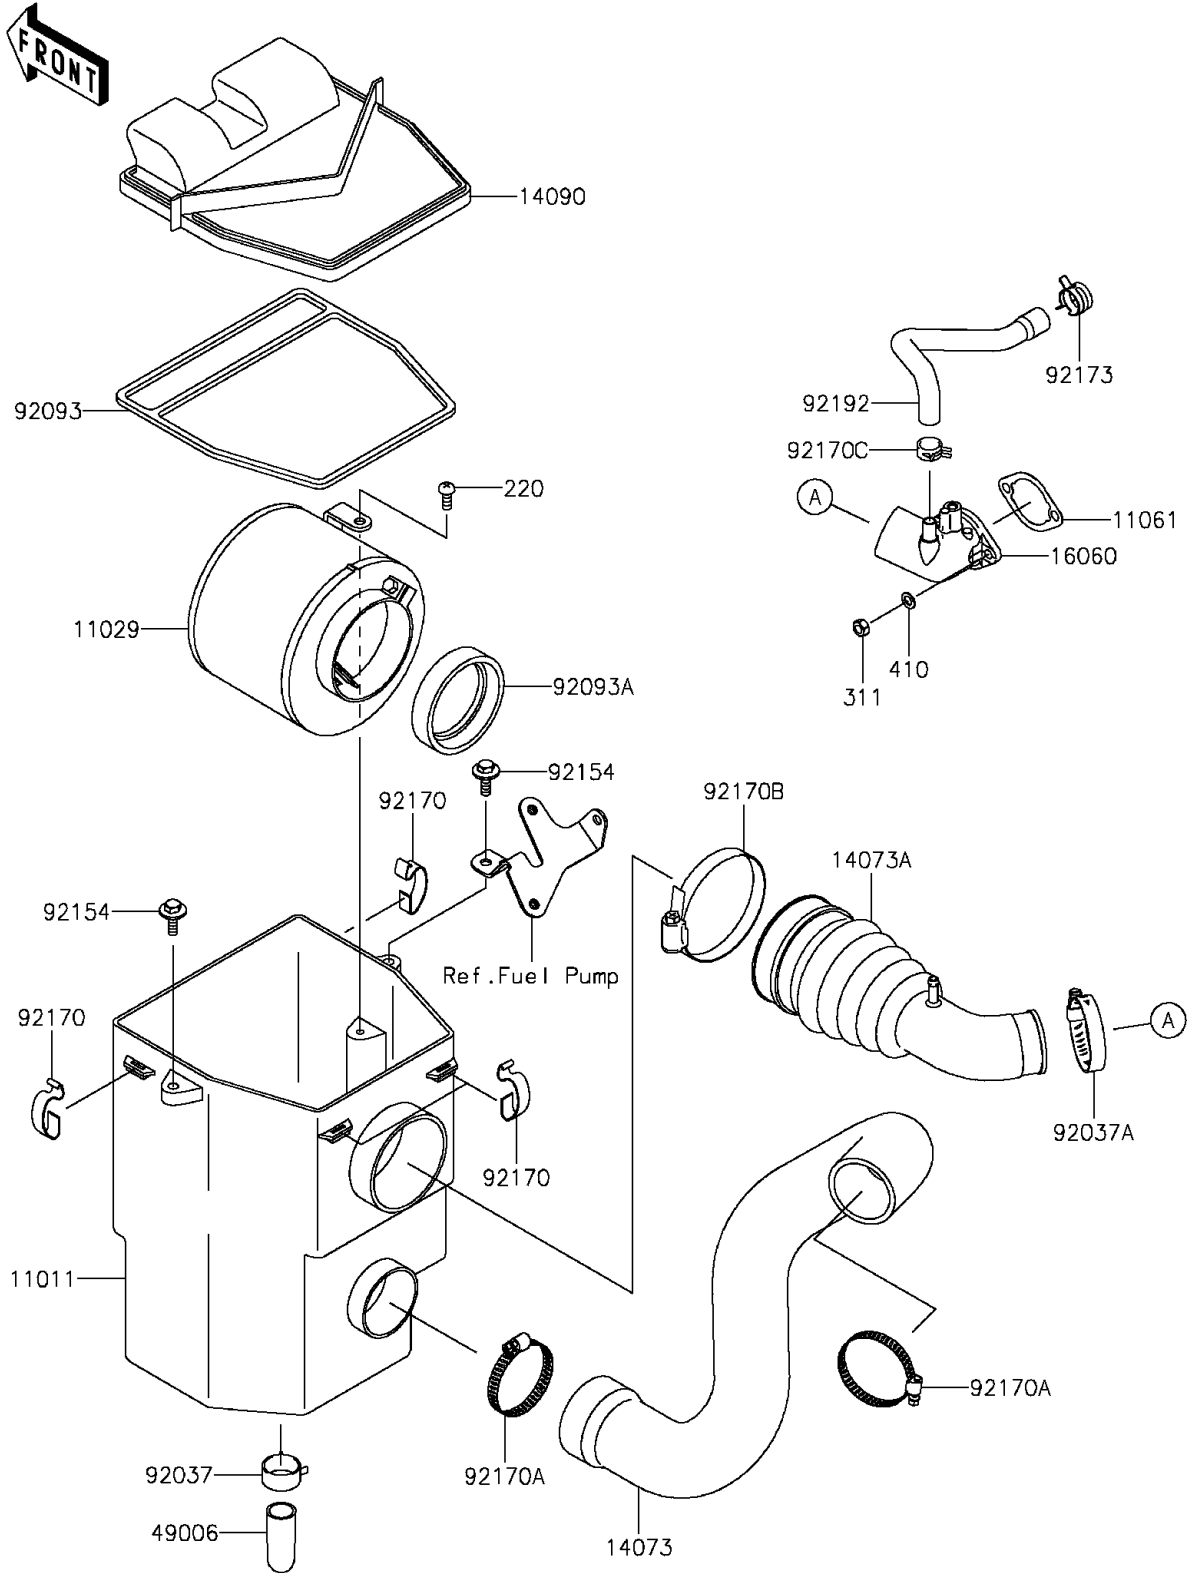

2016 MULE™ 610 4x4 PARTS DIAGRAM

Air Cleaner(US)

E1130

2016 MULE™ 610 4x4 PARTS LIST

Air Cleaner(US)

ITEM NAME	PART NUMBER	QUANTITY
CASE-AIR FILTER (Ref # 11011)	11011-1367	1
ELEMENT-ASSY-AIR FILTER (Ref # 11029)	11029-1004	1
GASKET,CHOKE (Ref # 11061)	11061-7026	1
DUCT,FRAME-AIR FILTER (Ref # 14073)	14073-0072	1
DUCT,AIR FILTER-IN.PIPE (Ref # 14073A)	14073-0193	1
COVER,AIR FILTER (Ref # 14090)	14090-1106	1
PIPE-INTAKE (Ref # 16060)	16060-2224	1
BOOT (Ref # 49006)	49006-1351	1
CLAMP,HOSE CLIP (Ref # 92037)	92037-1460	1
CLAMP (Ref # 92037A)	92037-506	1
SEAL,AIR FILTER (Ref # 92093)	92093-1241	1
SEAL,DUST (Ref # 92093A)	92093-1322	1
BOLT,WP,6X20 (Ref # 92154)	92154-1516	2
CLAMP,AIR FILTER (Ref # 92170)	92170-1211	4
CLAMP (Ref # 92170A)	92170-1674	2
CLAMP (Ref # 92170B)	92170-1679	1
CLAMP (Ref # 92170C)	92170-7003	1
CLAMP (Ref # 92173)	92173-7003	1
TUBE,BREATHER (Ref # 92192)	92192-2207	1
SCREW-PAN-CROS,6X14 (Ref # 220)	220AA0614	1
NUT-HEX,6MM (Ref # 311)	311AA0600	2
WASHER-PLAIN-SMALL (Ref # 410)	410AA0600	2