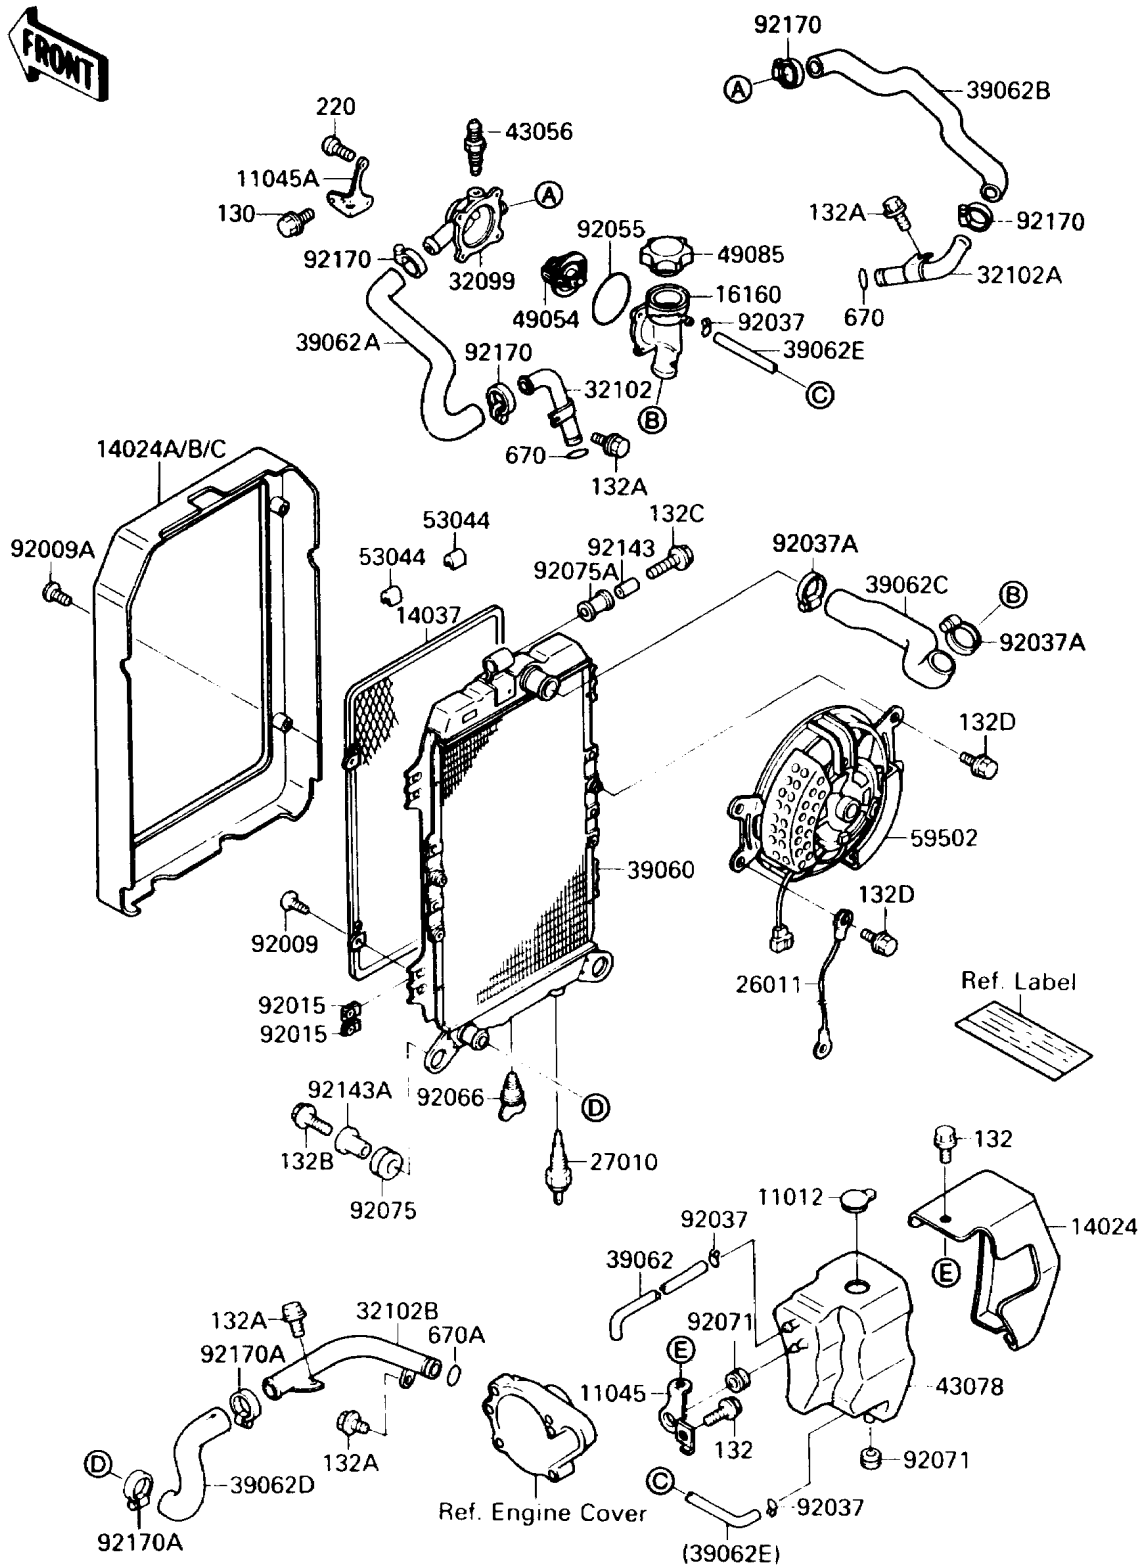

1989 Vulcan 88 PARTS DIAGRAM

Radiator

E3032

1989 Vulcan 88 PARTS LIST

Radiator

ITEM NAME	PART NUMBER	QUANTITY
CAP (Ref # 11012)	11012-1585	1
BRACKET,RESERVOIR (Ref # 11045)	11045-1436	1
BRACKET,THERMOSTAT (Ref # 11045A)	11045-1437	1
COVER,RESERVOIR (Ref # 14024)	14024-1406	1
COVER,RADIATOR,C.S.RED (Ref # 14024A)	14024-1429-ED	1
SCREEN (Ref # 14037)	14037-1090	1
BODY,THERMOSTAT,UPP (Ref # 16160)	16160-1116	1
WIRE-LEAD (Ref # 26011)	26011-1412	1
SWITCH,FAN (Ref # 27010)	27010-1167	1
CASE,THERMOSTAT (Ref # 32099)	32099-1093	1
PIPE,HEAD,FR (Ref # 32102)	32102-1413	1
PIPE,HEAD,RR (Ref # 32102A)	32102-1414	1
PIPE,PUMP COVER-HOSE (Ref # 32102B)	32102-1415	1
RADIATOR (Ref # 39060)	39060-1077	1
HOSE-COOLING (Ref # 39062)	39062-1125	1
HOSE-COOLING,HEAD,FR (Ref # 39062A)	39062-1227	1
HOSE-COOLING,HEAD,RR (Ref # 39062B)	39062-1228	1
HOSE-COOLING,THERMO-RADIATOR (Ref # 39062C)	39062-1229	1
HOSE-COOLING,RADIATOR-PUMP (Ref # 39062D)	39062-1252	1
HOSE-COOLING (Ref # 39062E)	39062-1255	1
BREATHER (Ref # 43056)	43056-003	1
RESERVOIR (Ref # 43078)	43078-1085	1
THERMOSTAT (Ref # 49054)	49054-1051	1
CAP-ASSY-PRESSURE (Ref # 49085)	49085-1054	1
TRIM (Ref # 53044)	53044-1199	4
FAN-ASSY (Ref # 59502)	59502-1071	1
SCREW,TAPPING,6X16 (Ref # 92009)	92009-1436	4
SCREW,TAPPING,6X30 (Ref # 92009A)	92009-1481	4
NUT,6MM (Ref # 92015)	92015-1758	8