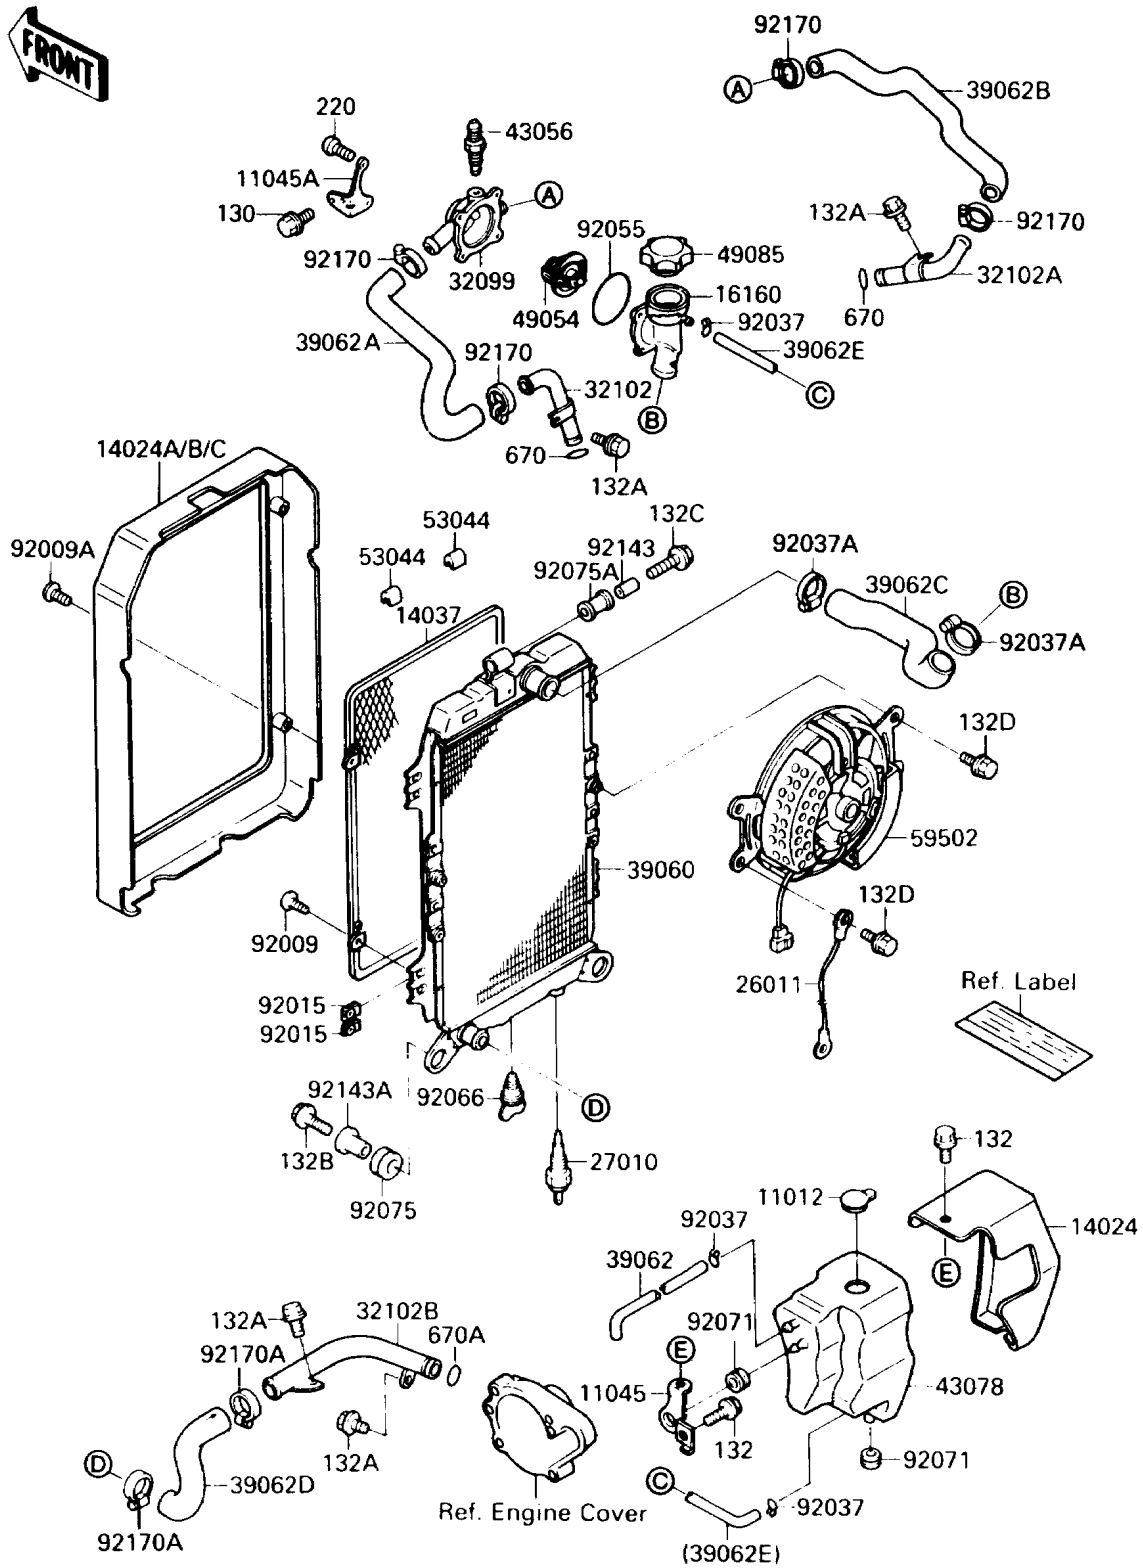

1990 Vulcan 88 PARTS DIAGRAM

Radiator

E3032

1990 Vulcan 88 PARTS LIST

Radiator

ITEM NAME	PART NUMBER	QUANTITY
CAP (Ref # 11012)	11012-1585	1
BRACKET,RESERVOIR (Ref # 11045)	11045-1436	1
BRACKET,THERMOSTAT (Ref # 11045A)	11045-1437	1
COVER,RESERVOIR (Ref # 14024)	14024-1406	1
COVER,RADIATOR,EBONY (Ref # 14024B)	14024-1429-H8	1
SCREEN (Ref # 14037)	14037-1090	1
BODY,THERMOSTAT,UPP (Ref # 16160)	16160-1116	1
WIRE-LEAD (Ref # 26011)	26011-1412	1
SWITCH,FAN (Ref # 27010)	27010-1167	1
CASE,THERMOSTAT (Ref # 32099)	32099-1093	1
PIPE,HEAD,FR (Ref # 32102)	32102-1413	1
PIPE,HEAD,RR (Ref # 32102A)	32102-1414	1
PIPE,PUMP COVER-HOSE (Ref # 32102B)	32102-1415	1
RADIATOR (Ref # 39060)	39060-1077	1
HOSE-COOLING (Ref # 39062)	39062-1125	1
HOSE-COOLING,HEAD,FR (Ref # 39062A)	39062-1227	1
HOSE-COOLING,HEAD,RR (Ref # 39062B)	39062-1228	1
HOSE-COOLING,THERMO-RADIATOR (Ref # 39062C)	39062-1229	1
HOSE-COOLING,RADIATOR-PUMP (Ref # 39062D)	39062-1252	1
HOSE-COOLING (Ref # 39062E)	39062-1255	1
BREATHER (Ref # 43056)	43056-003	1
RESERVOIR (Ref # 43078)	43078-1085	1
THERMOSTAT (Ref # 49054)	49054-1051	1
CAP-ASSY-PRESSURE (Ref # 49085)	49085-1054	1
TRIM (Ref # 53044)	53044-1199	4
FAN-ASSY (Ref # 59502)	59502-1071	1
SCREW,TAPPING,6X16 (Ref # 92009)	92009-1436	4
SCREW,TAPPING,6X30 (Ref # 92009A)	92009-1481	4
NUT,6MM (Ref # 92015)	92015-1758	8