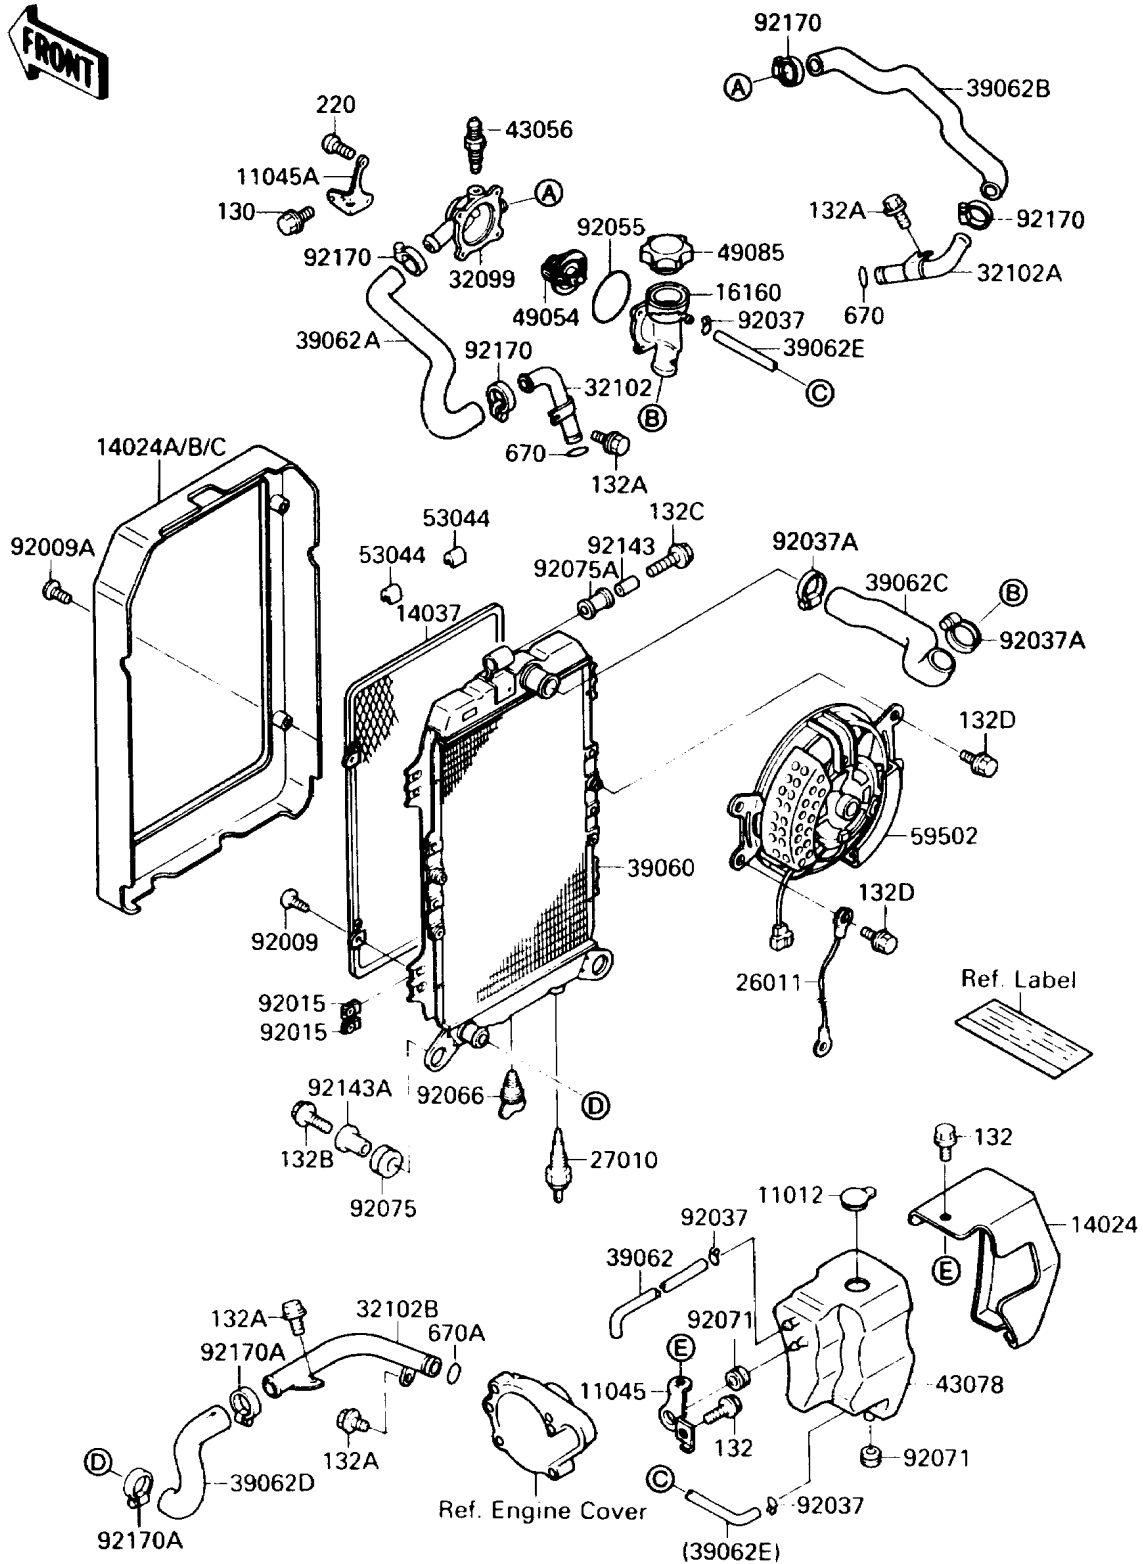

1991 Vulcan 88 PARTS DIAGRAM

Radiator

E3032

1991 Vulcan 88 PARTS LIST

Radiator

ITEM NAME	PART NUMBER	QUANTITY
CAP (Ref # 11012)	11012-1585	1
BRACKET,RESERVOIR (Ref # 11045)	11045-1436	1
BRACKET,THERMOSTAT (Ref # 11045A)	11045-1437	1
COVER,RESERVOIR (Ref # 14024)	14024-1406	1
COVER,RADIATOR,EBONY (Ref # 14024B)	14024-1429-H8	1
SCREEN (Ref # 14037)	14037-1090	1
BODY,THERMOSTAT,UPP (Ref # 16160)	16160-1116	1
WIRE-LEAD (Ref # 26011)	26011-1412	1
SWITCH,FAN (Ref # 27010)	27010-1167	1
CASE,THERMOSTAT (Ref # 32099)	32099-1093	1
PIPE,HEAD,FR (Ref # 32102)	32102-1413	1
PIPE,HEAD,RR (Ref # 32102A)	32102-1414	1
PIPE,PUMP COVER-HOSE (Ref # 32102B)	32102-1415	1
RADIATOR (Ref # 39060)	39060-1077	1
HOSE-COOLING (Ref # 39062)	39062-1125	1
HOSE-COOLING,HEAD,FR (Ref # 39062A)	39062-1227	1
HOSE-COOLING,HEAD,RR (Ref # 39062B)	39062-1228	1
HOSE-COOLING,THERMO-RADIATOR (Ref # 39062C)	39062-1229	1
HOSE-COOLING,RADIATOR-PUMP (Ref # 39062D)	39062-1252	1
HOSE-COOLING (Ref # 39062E)	39062-1255	1
BREATHER (Ref # 43056)	43056-003	1
RESERVOIR (Ref # 43078)	43078-1085	1
THERMOSTAT (Ref # 49054)	49054-1051	1
CAP-ASSY-PRESSURE (Ref # 49085)	49085-1054	1
TRIM (Ref # 53044)	53044-1199	4
FAN-ASSY (Ref # 59502)	59502-1071	1
SCREW,TAPPING,6X16 (Ref # 92009)	92009-1436	4
SCREW,TAPPING,6X30 (Ref # 92009A)	92009-1481	4
NUT,6MM (Ref # 92015)	92015-1758	8