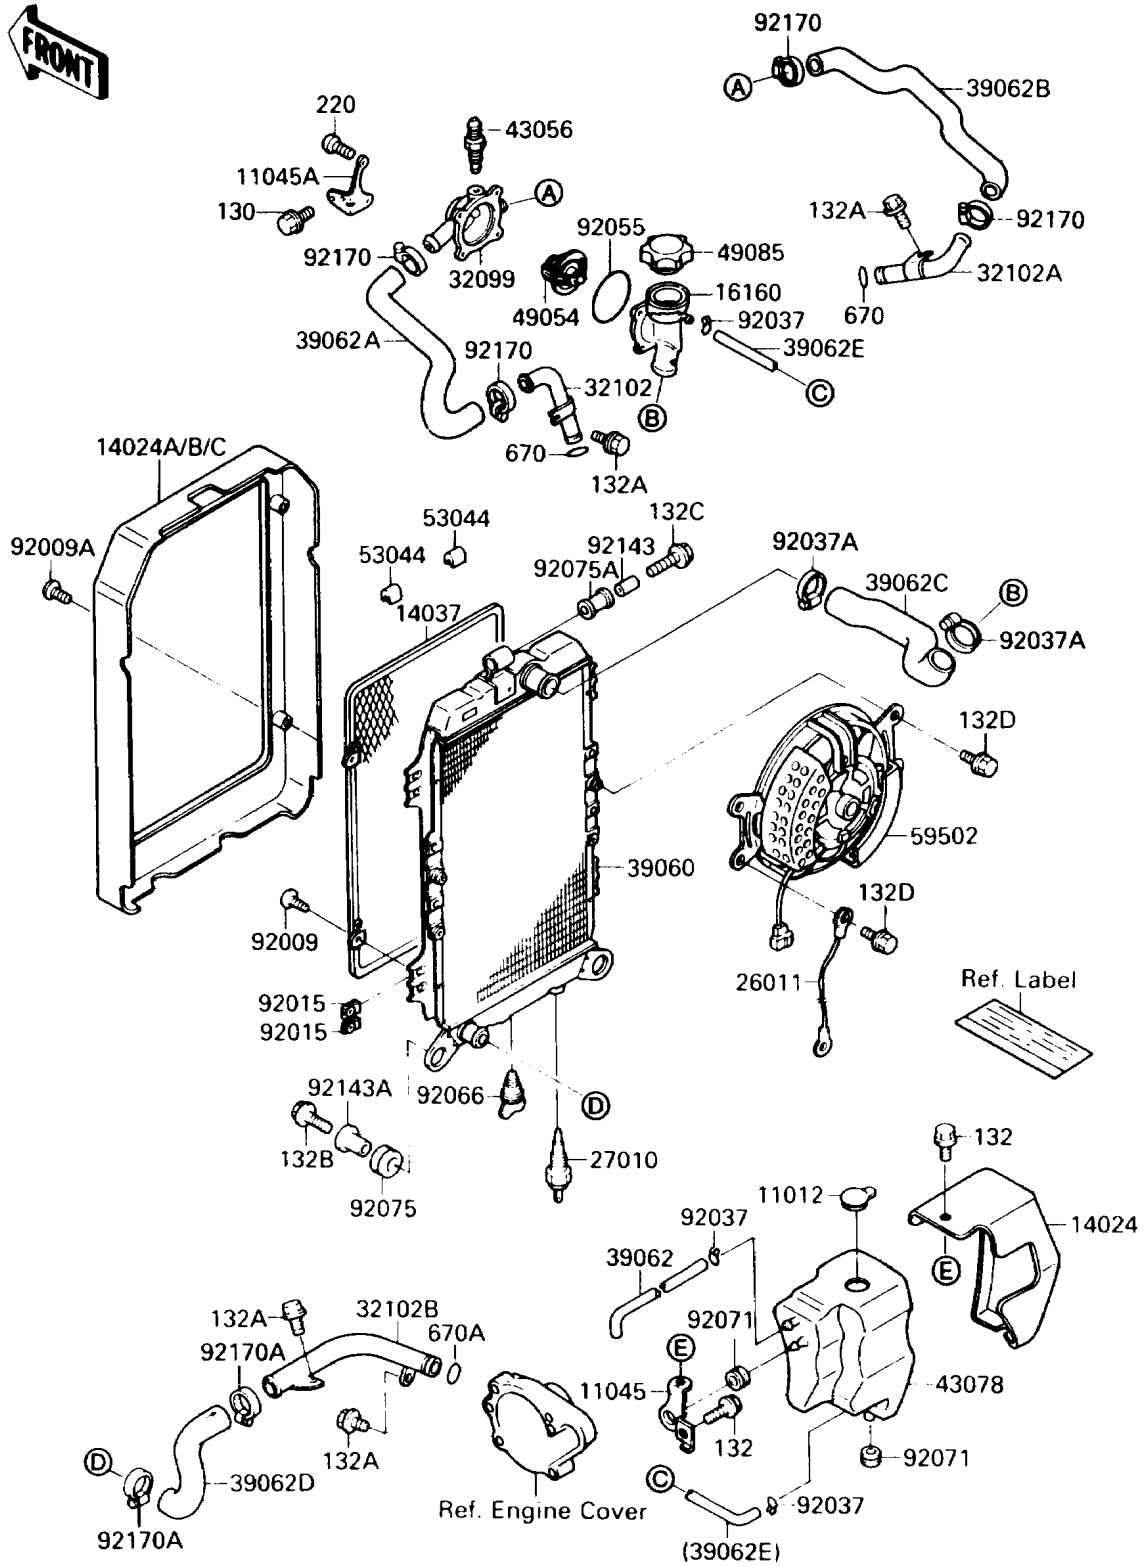

1991 Vulcan 88 PARTS DIAGRAM

Radiator

E3032

1991 Vulcan 88 PARTS LIST

Radiator

ITEM NAME	PART NUMBER	QUANTITY
CAP (Ref # 11012)	11012-1585	1
BRACKET,RESERVOIR (Ref # 11045)	11045-1436	1
BRACKET,THERMOSTAT (Ref # 11045A)	11045-1437	1
COVER,RESERVOIR (Ref # 14024)	14024-1406	1
COVER,RADIATOR,EBONY (Ref # 14024B)	14024-1429-H8	1
SCREEN (Ref # 14037)	14037-1090	1
BODY,THERMOSTAT,UPP (Ref # 16160)	16160-1116	1
WIRE-LEAD (Ref # 26011)	26011-1412	1
SWITCH,FAN (Ref # 27010)	27010-1167	1
CASE,THERMOSTAT (Ref # 32099)	32099-1093	1
PIPE,HEAD,FR (Ref # 32102)	32102-1413	1
PIPE,HEAD,RR (Ref # 32102A)	32102-1414	1
PIPE,PUMP COVER-HOSE (Ref # 32102B)	32102-1415	1
RADIATOR (Ref # 39060)	39060-1077	1
HOSE-COOLING (Ref # 39062)	39062-1125	1
HOSE-COOLING,HEAD,FR (Ref # 39062A)	39062-1227	1
HOSE-COOLING,HEAD,RR (Ref # 39062B)	39062-1228	1
HOSE-COOLING,THERMO-RADIATOR (Ref # 39062C)	39062-1229	1
HOSE-COOLING,RADIATOR-PUMP (Ref # 39062D)	39062-1252	1
HOSE-COOLING (Ref # 39062E)	39062-1255	1
BREATHER (Ref # 43056)	43056-003	1
RESERVOIR (Ref # 43078)	43078-1085	1
THERMOSTAT (Ref # 49054)	49054-1051	1
CAP-ASSY-PRESSURE (Ref # 49085)	49085-1054	1
TRIM (Ref # 53044)	53044-1199	4
FAN-ASSY (Ref # 59502)	59502-1071	1
SCREW,TAPPING,6X16 (Ref # 92009)	92009-1436	4
SCREW,TAPPING,6X30 (Ref # 92009A)	92009-1481	4
NUT,6MM (Ref # 92015)	92015-1758	8