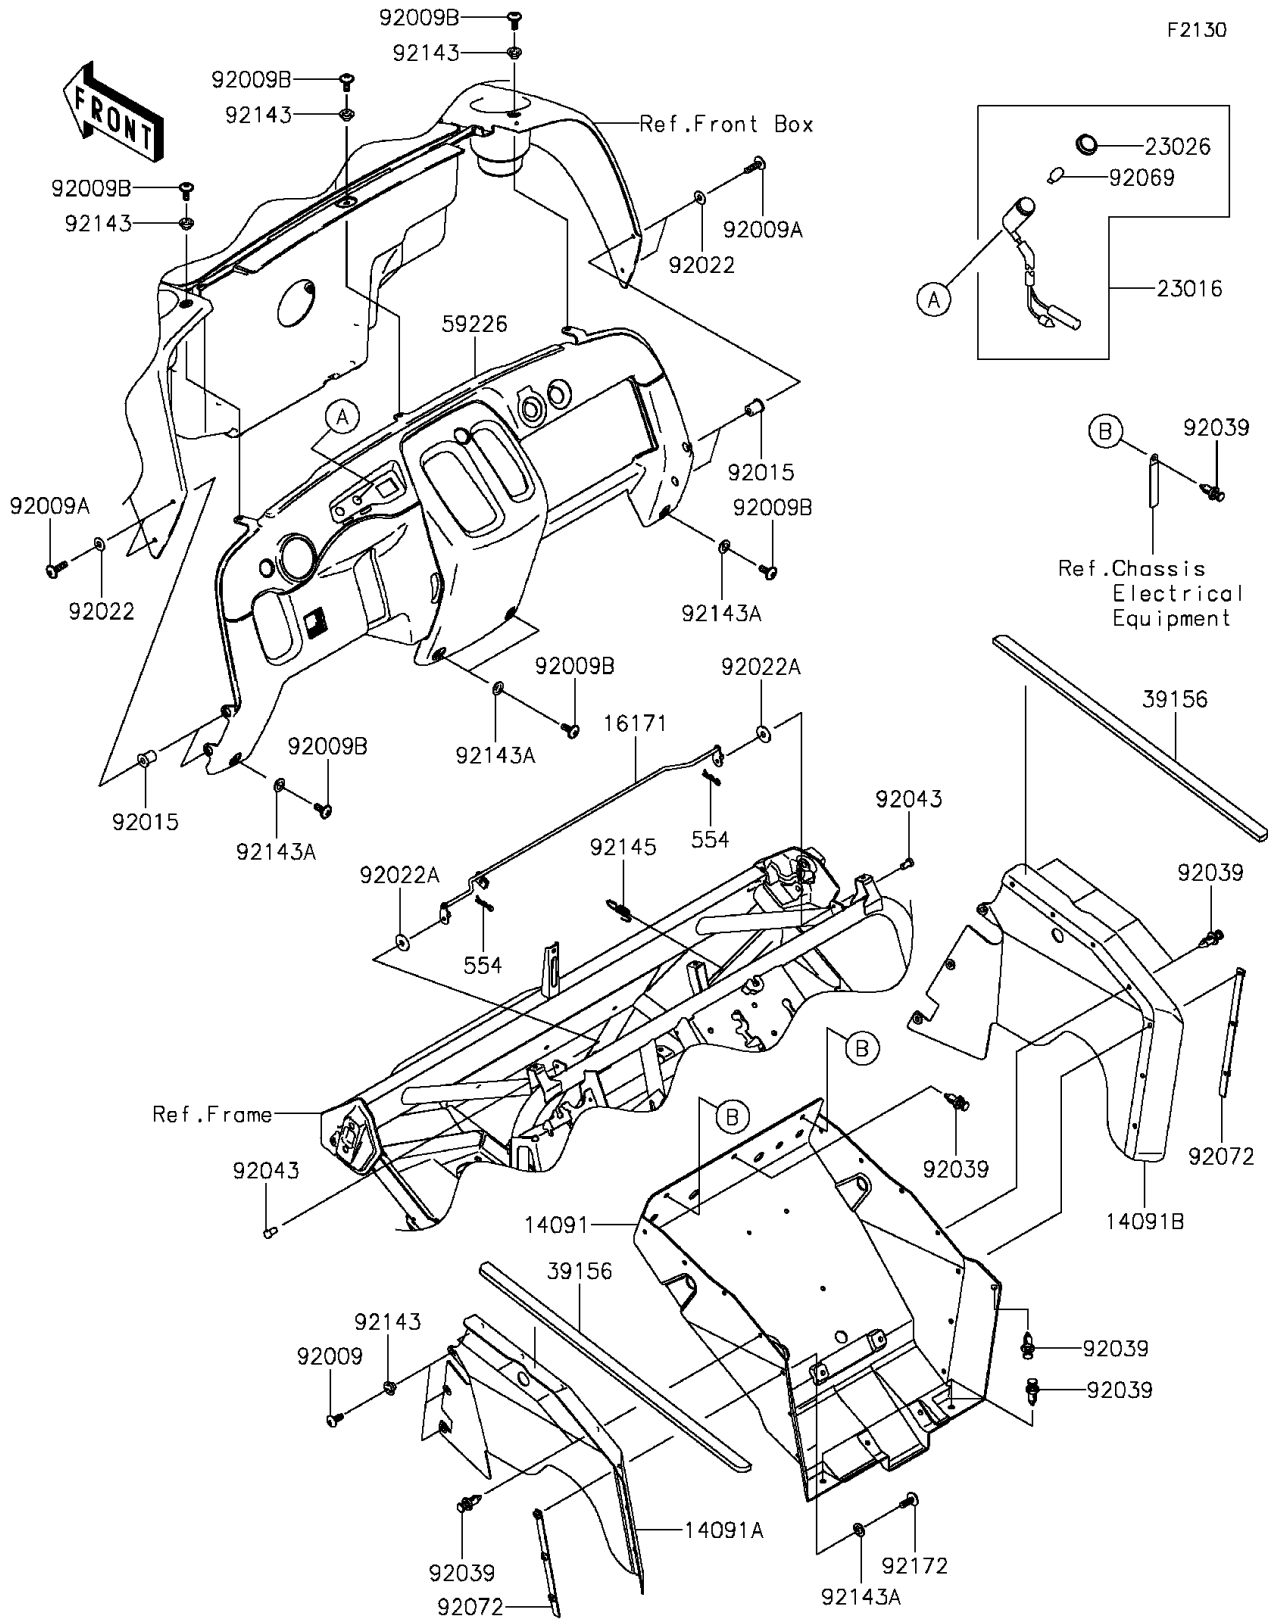

2016 MULE™ 610 4x4 PARTS DIAGRAM

Frame Fittings(Front)

2016 MULE™ 610 4x4 PARTS LIST

Frame Fittings(Front)

ITEM NAME	PART NUMBER	QUANTITY
COVER,FLOOR,CNT (Ref # 14091)	14091-0408	1
COVER,FLOOR,SIDE,LH (Ref # 14091A)	14091-0424	1
COVER,FLOOR,SIDE,RH (Ref # 14091B)	14091-0425	1
LINK,HOOD (Ref # 16171)	16171-0026	1
LAMP-ASSY,TEMP (Ref # 23016)	23016-1128	2
LENS,TEMP LAMP (Ref # 23026)	23026-1157	2
PAD (Ref # 39156)	39156-0071	2
PANEL-CONTROL,GRAY (Ref # 59226)	59226-0009-284	1
SCREW,TAPPING,6X16 (Ref # 92009)	92009-1166	6
SCREW,6X22,BLACK (Ref # 92009A)	92009-1256	4
SCREW,6X16 (Ref # 92009B)	92009-1621	7
NUT (Ref # 92015)	92015-1700	4
WASHER,6.5X16X1 (Ref # 92022)	92022-1143	4
WASHER,6.5X20X1.6,BLACK (Ref # 92022A)	92022-1346	2
RIVET (Ref # 92039)	92039-1229	15
PIN,6X9 (Ref # 92043)	92043-1626	2
BULB,12V 1.7W,T10 (Ref # 92069)	92069-1059	2
BAND (Ref # 92072)	92072-0042	2
COLLAR (Ref # 92143)	92143-1057	9
COLLAR (Ref # 92143A)	92143-1087	10
SPRING (Ref # 92145)	92145-0215	1
SCREW,6X18 (Ref # 92172)	92172-0002	6
PIN-SNAP,1.2X21.2 (Ref # 554)	554DA0600	2