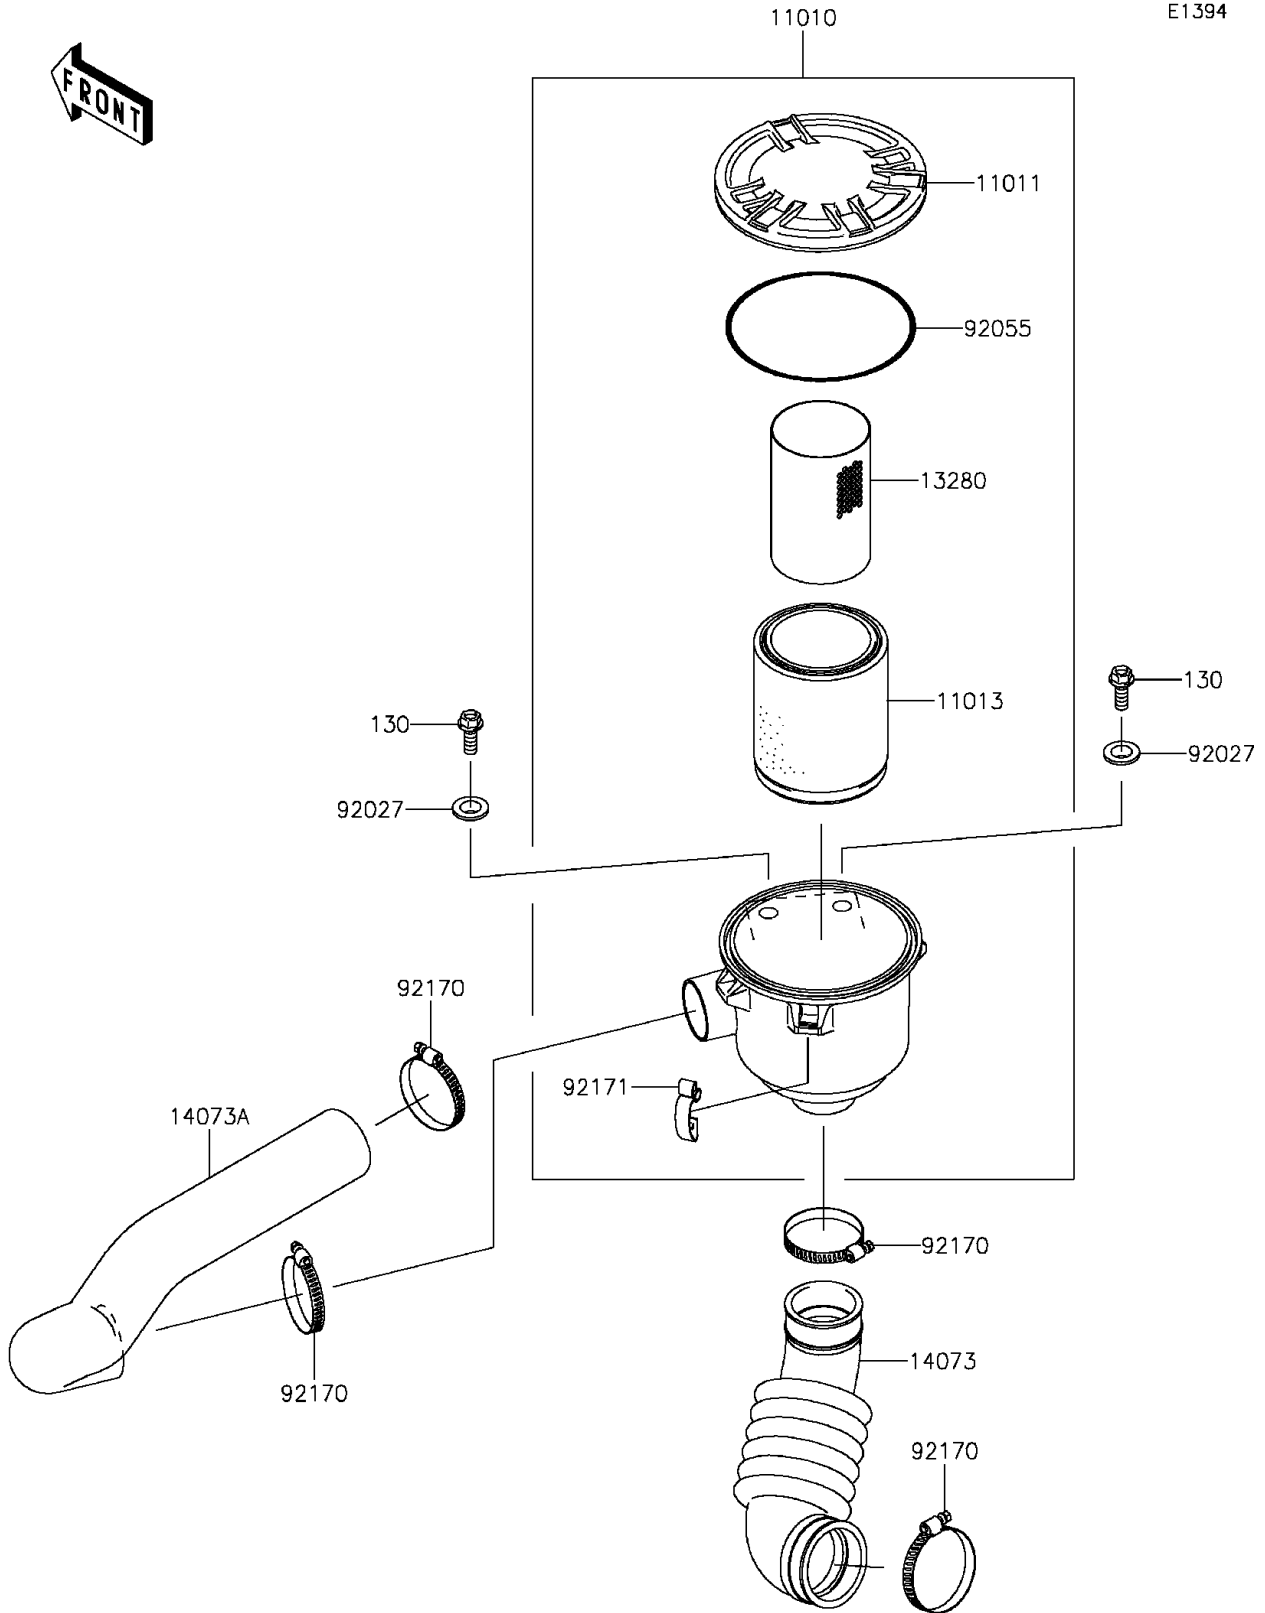

# 2016 MULE™ 600 PARTS DIAGRAM

Air Cleaner-Belt Converter

E1394

## 2016 MULE™ 600 PARTS LIST

### Air Cleaner-Belt Converter

ITEM NAME	PART NUMBER	QUANTITY
FILTER-ASSY-AIR (Ref # 11010)	11010-0172	1
CASE-AIR FILTER,CAP (Ref # 11011)	11011-0135	1
ELEMENT-AIR FILTER (Ref # 11013)	11013-0037	1
HOLDER (Ref # 13280)	13280-0312	1
DUCT,AIR FILTER-CASE (Ref # 14073)	14073-0061	1
DUCT,BAR-AIR FILTER (Ref # 14073A)	14073-0080	1
COLLAR (Ref # 92027)	92027-1354	2
RING-O,122X4 (Ref # 92055)	92055-0167	1
CLAMP (Ref # 92170)	92170-1674	4
CLAMP (Ref # 92171)	92171-0225	3
BOLT-FLANGED,8X22 (Ref # 130)	130BA0822	2