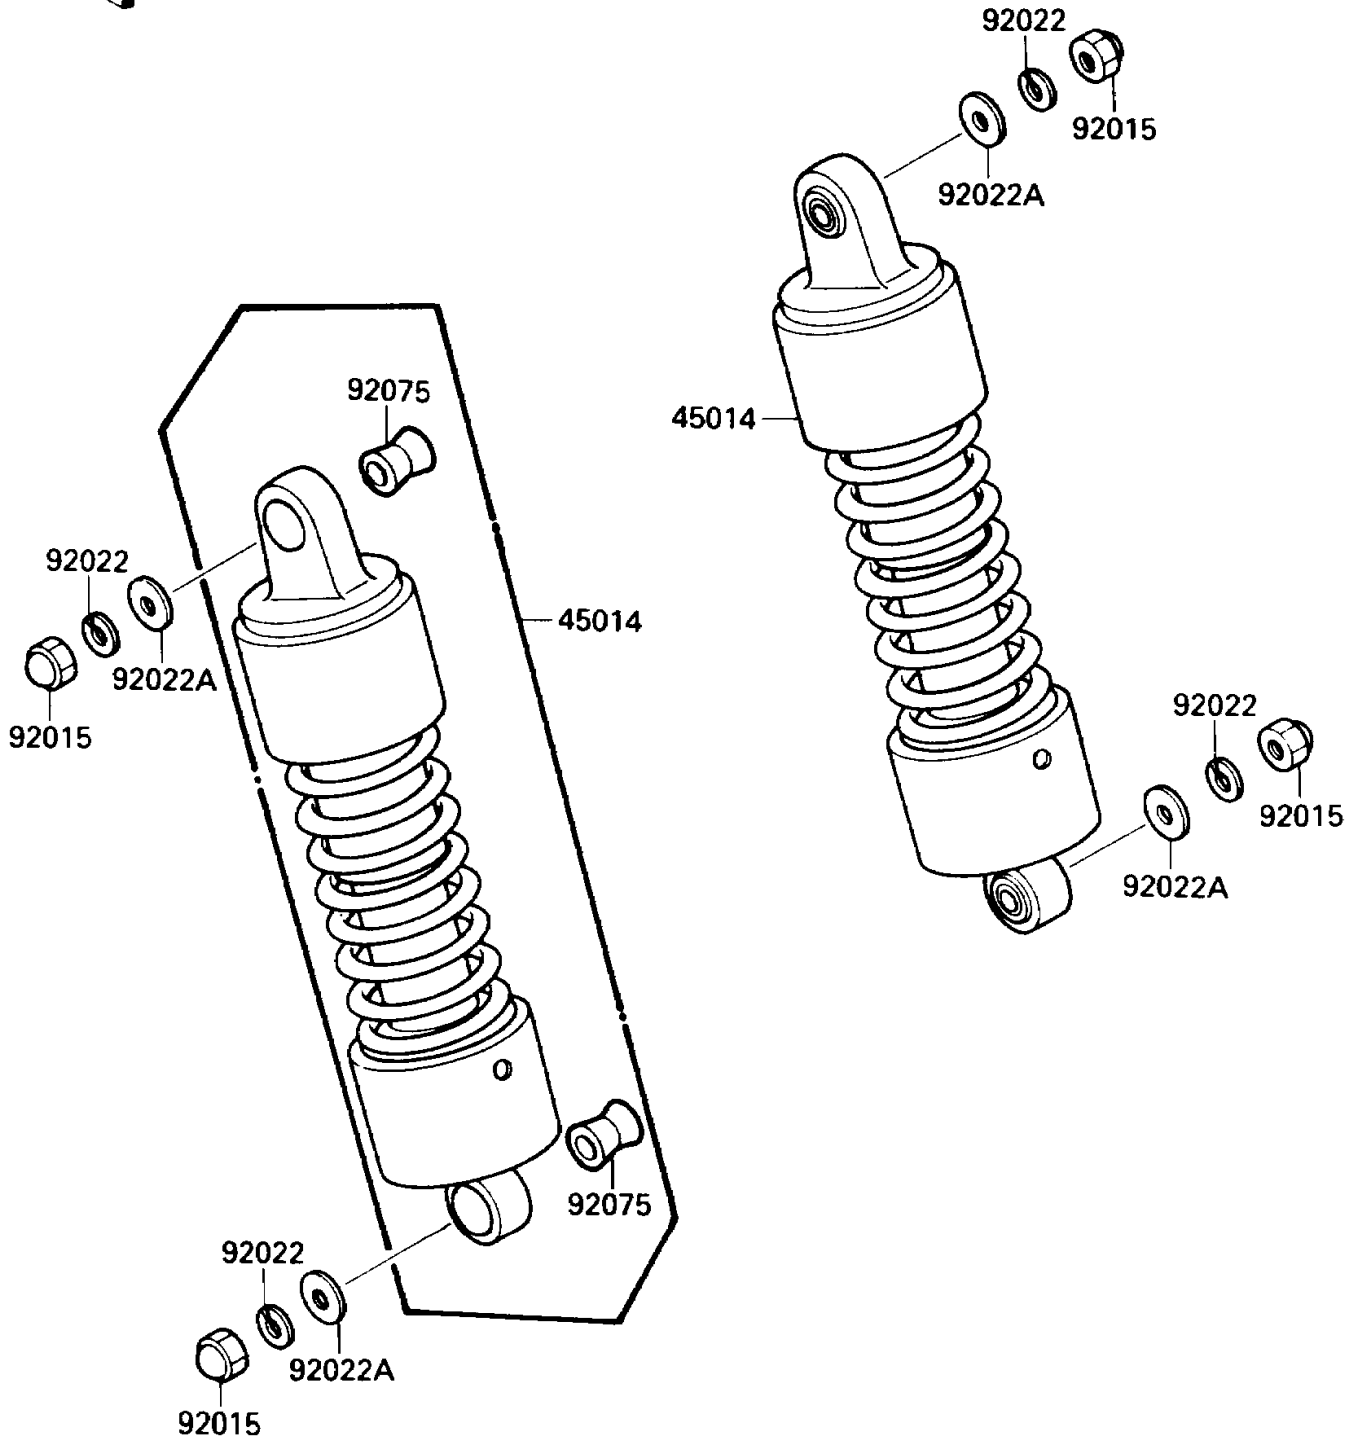

# 1987 Vulcan 88 PARTS DIAGRAM

Suspension/Shock Absorber

F2151-0015

# 1987 Vulcan 88 PARTS LIST

## Suspension/Shock Absorber

ITEM NAME	PART NUMBER	QUANTITY
SHOCKABSORBER (Ref # 45014)	45014-1371	2
NUT,CAP,10MM (Ref # 92015)	92020-003	4
WASHER,SPRING,10MM (Ref # 92022)	92022-1540	4
WASHER,10.5X26X2.3 (Ref # 92022A)	92022-246	4
DAMPER,SHOCKABSORBER (Ref # 92075)	92075-1387	4