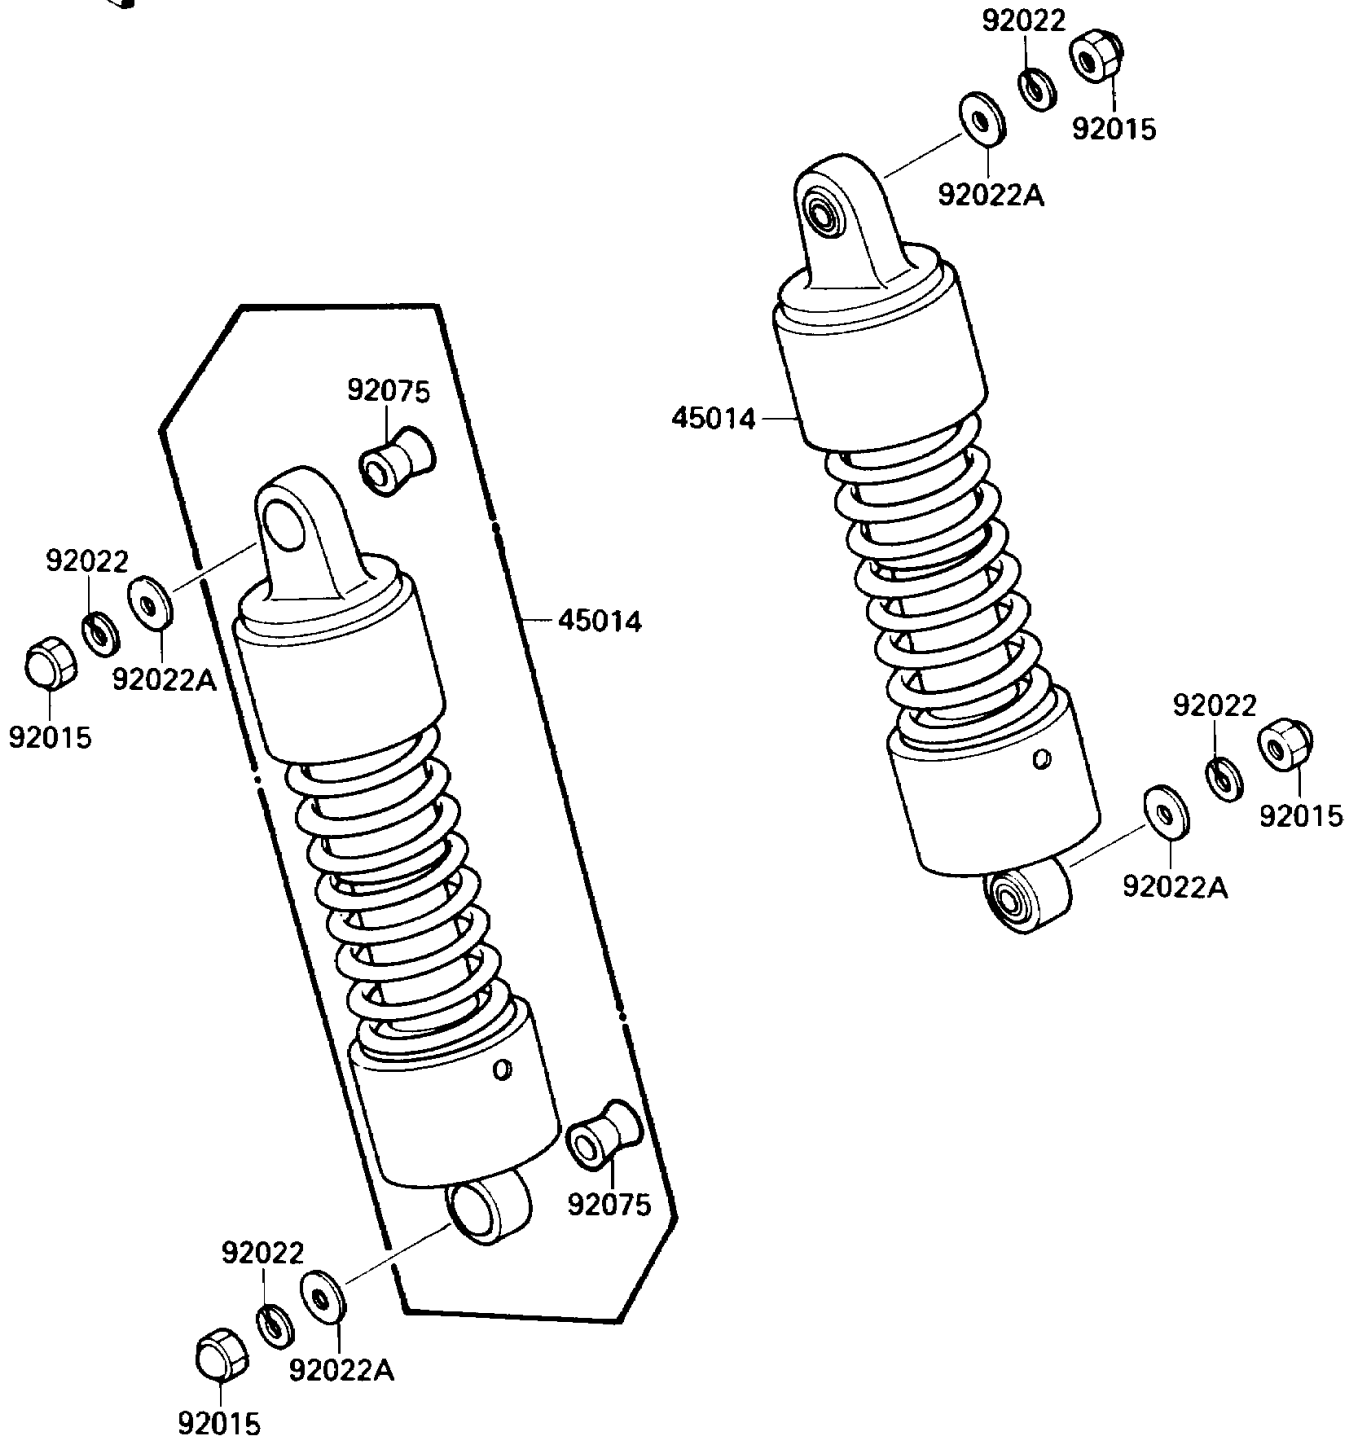

1988 Vulcan 88 PARTS DIAGRAM

Suspension/Shock Absorber

F2151-0015

1988 Vulcan 88 PARTS LIST

Suspension/Shock Absorber

ITEM NAME	PART NUMBER	QUANTITY
SHOCKABSORBER (Ref # 45014)	45014-1371	2
NUT,CAP,10MM (Ref # 92015)	92020-003	4
WASHER,SPRING,10MM (Ref # 92022)	92022-1540	4
WASHER,10.5X26X2.3 (Ref # 92022A)	92022-246	4
DAMPER,SHOCKABSORBER (Ref # 92075)	92075-1387	4