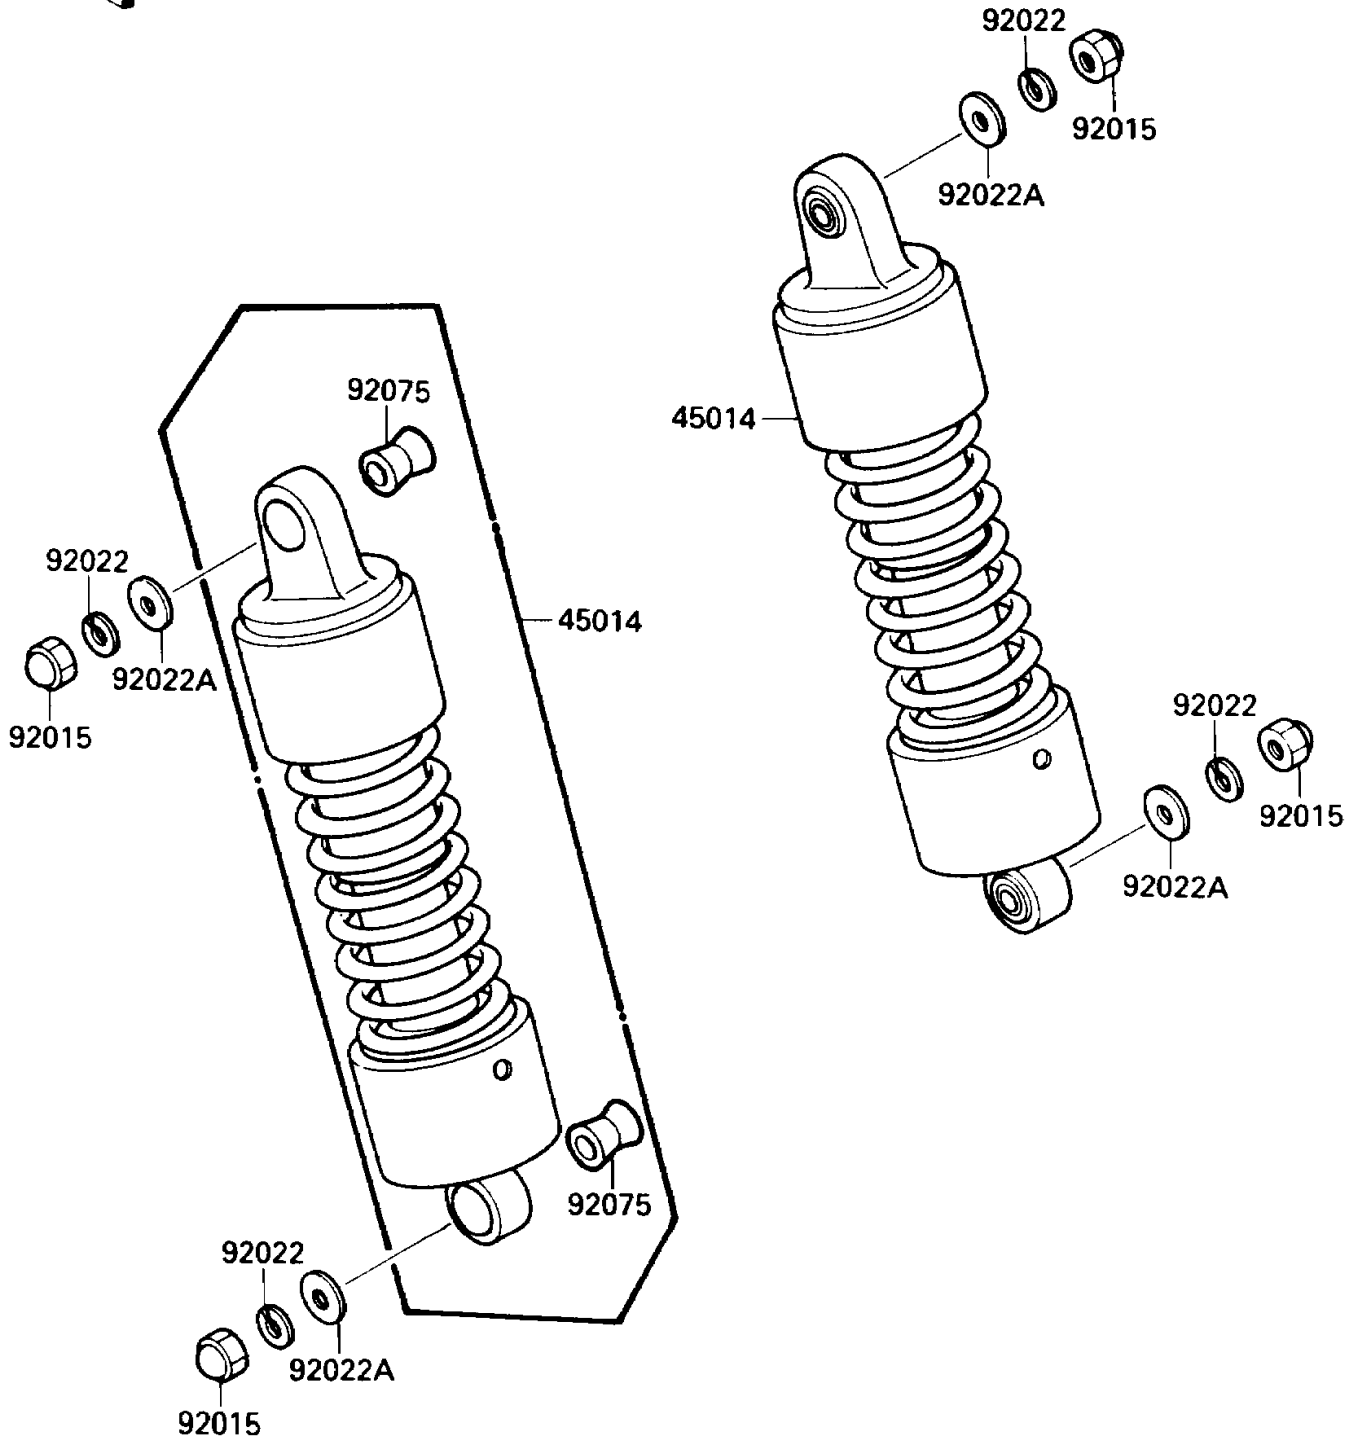

# 1989 Vulcan 88 PARTS DIAGRAM

Suspension/Shock Absorber

F2151-0015

# 1989 Vulcan 88 PARTS LIST

## Suspension/Shock Absorber

ITEM NAME	PART NUMBER	QUANTITY
SHOCKABSORBER (Ref # 45014)	45014-1371	2
NUT,CAP,10MM (Ref # 92015)	92020-003	4
WASHER,SPRING,10MM (Ref # 92022)	92022-1540	4
WASHER,10.5X26X2.3 (Ref # 92022A)	92022-246	4
DAMPER,SHOCKABSORBER (Ref # 92075)	92075-1387	4