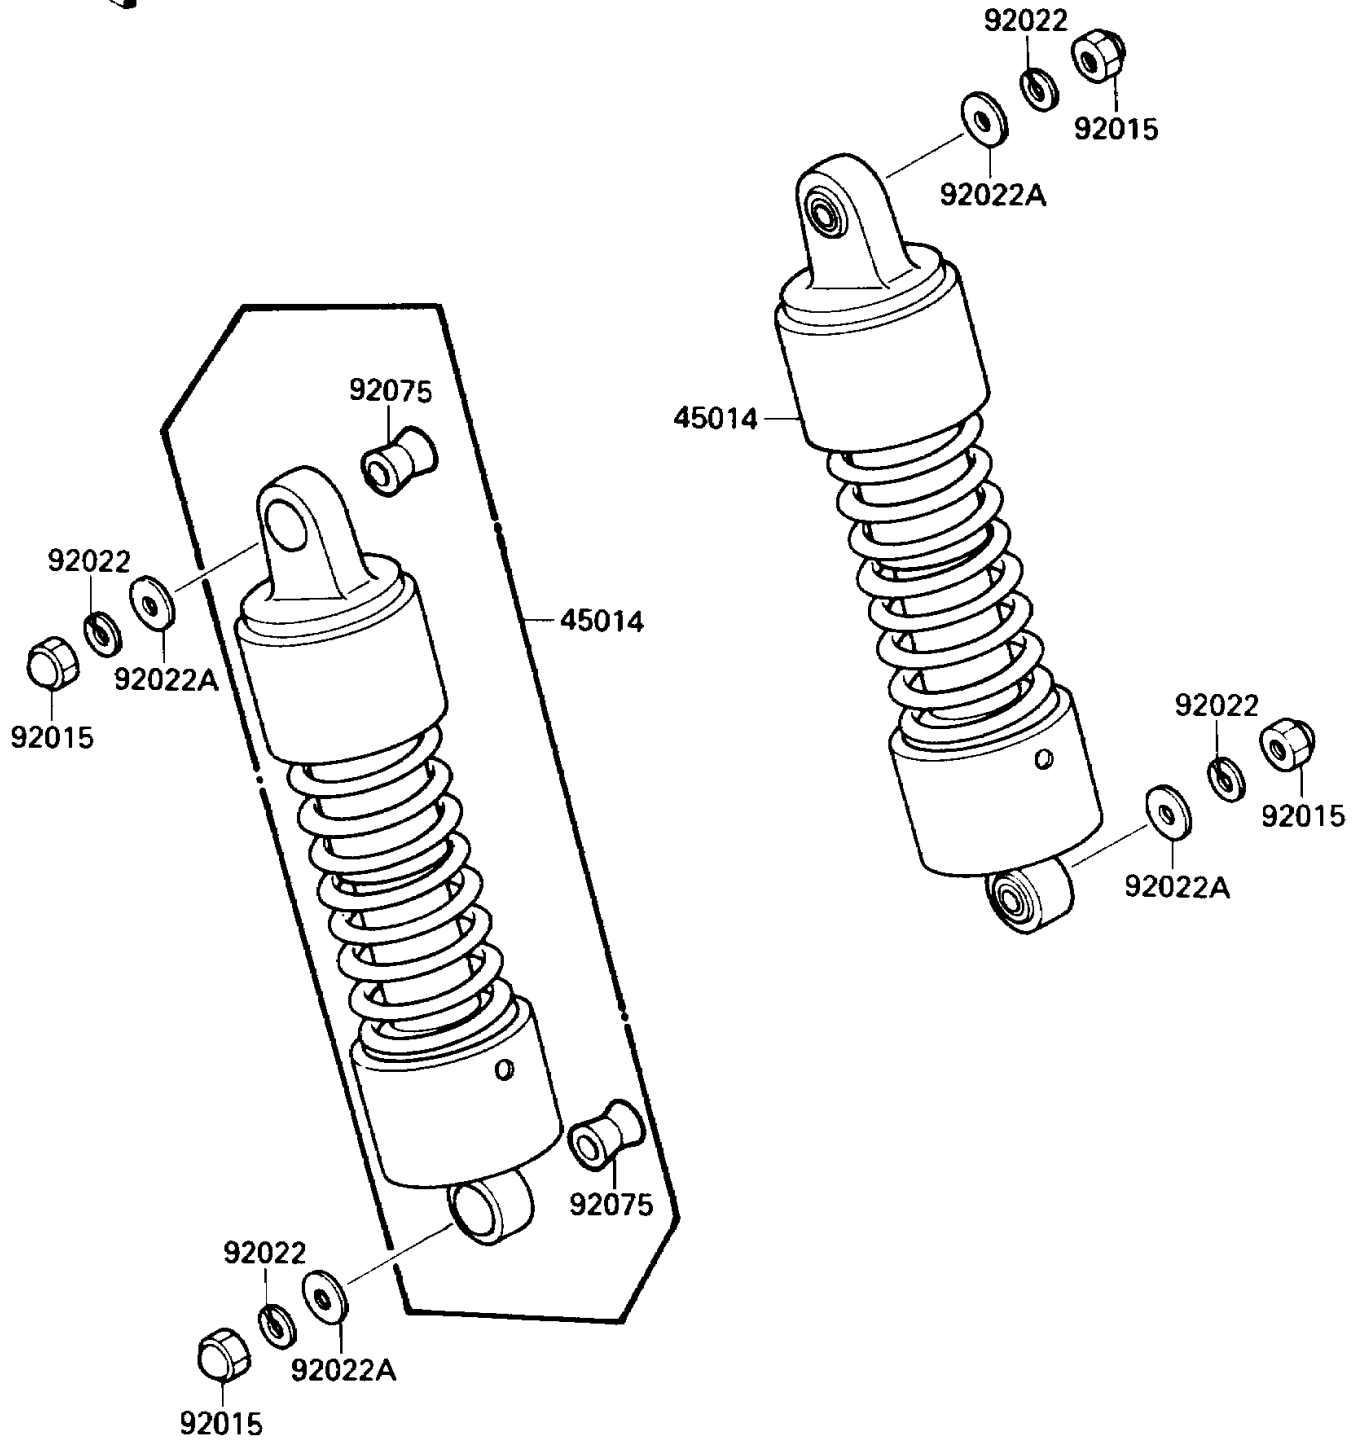

# 1990 Vulcan 88 PARTS DIAGRAM

Suspension/Shock Absorber

F2151-0015

# 1990 Vulcan 88 PARTS LIST

## Suspension/Shock Absorber

ITEM NAME	PART NUMBER	QUANTITY
SHOCKABSORBER (Ref # 45014)	45014-1371	2
NUT,CAP,10MM (Ref # 92015)	92020-003	4
WASHER,SPRING,10MM (Ref # 92022)	92022-1540	4
WASHER,10.5X26X2.3 (Ref # 92022A)	92022-246	4
DAMPER,SHOCKABSORBER (Ref # 92075)	92075-1387	4