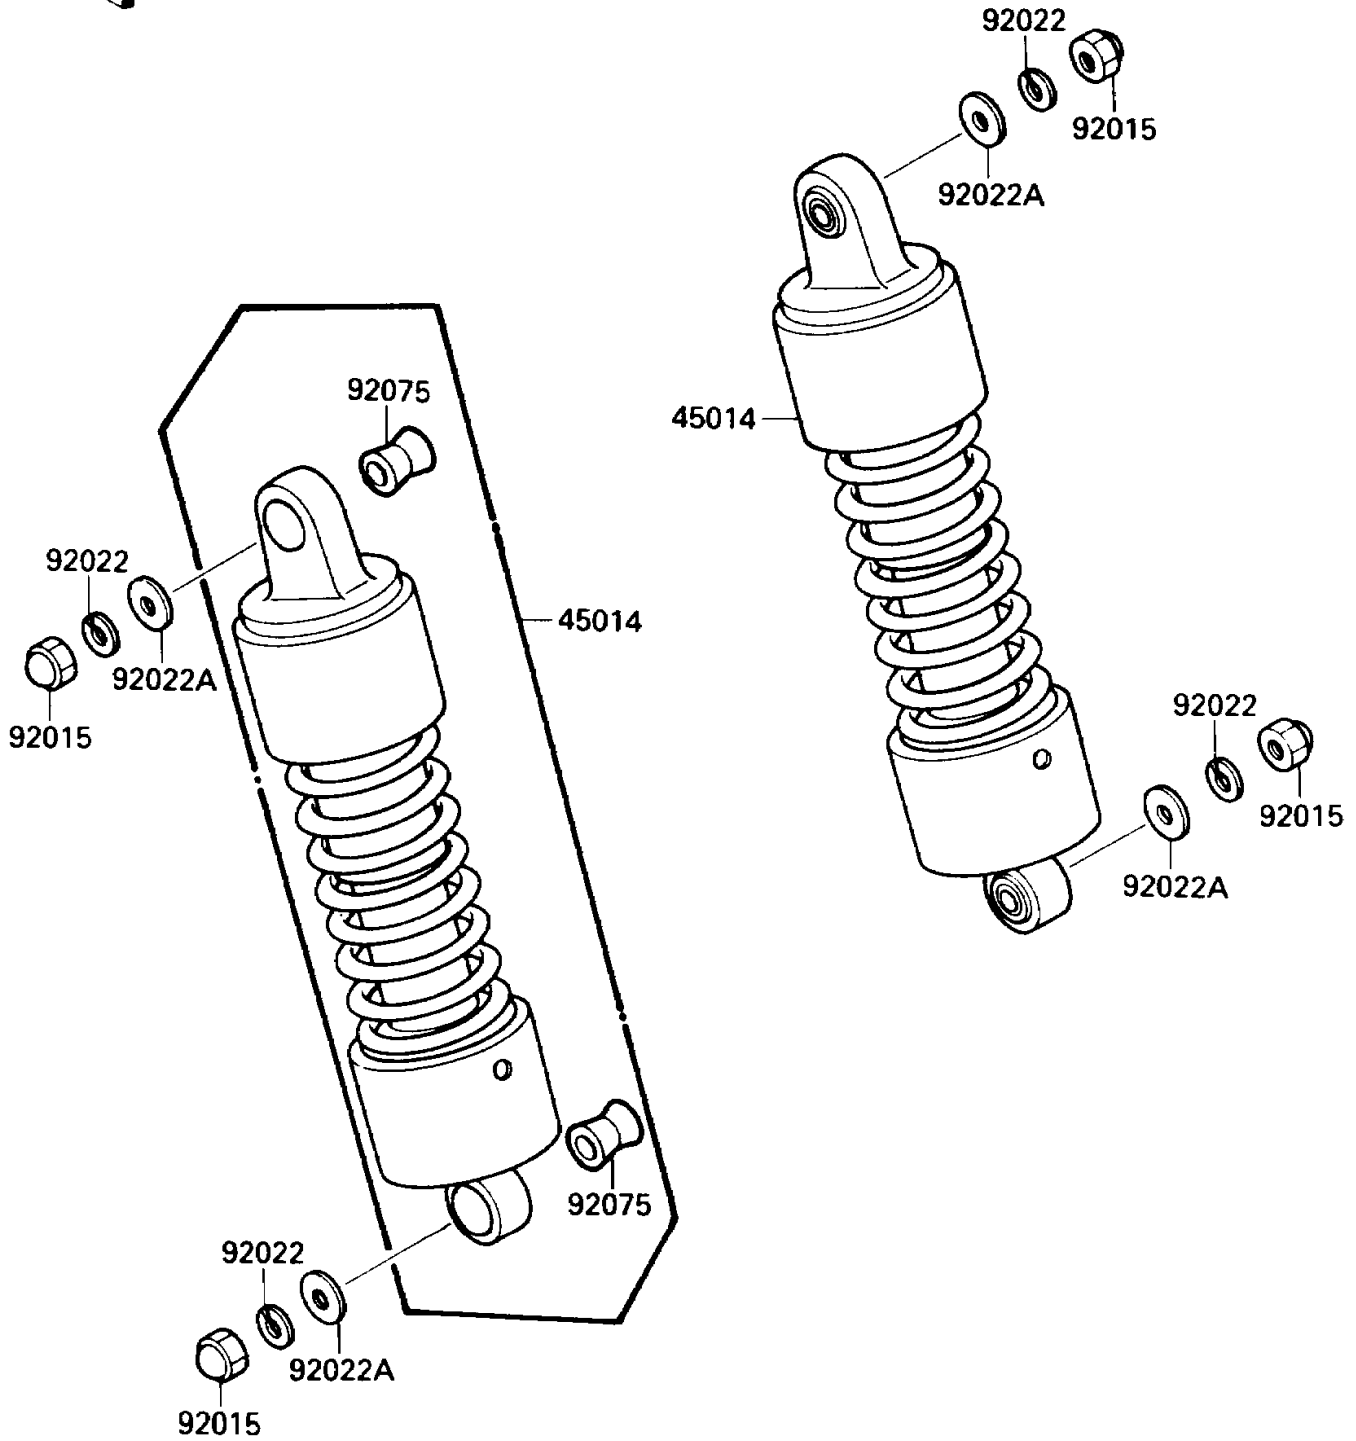

1991 Vulcan 88 PARTS DIAGRAM

Suspension/Shock Absorber

F2151-0015

1991 Vulcan 88 PARTS LIST

Suspension/Shock Absorber

ITEM NAME	PART NUMBER	QUANTITY
SHOCKABSORBER (Ref # 45014)	45014-1371	2
NUT,CAP,10MM (Ref # 92015)	92020-003	4
WASHER,SPRING,10MM (Ref # 92022)	92022-1540	4
WASHER,10.5X26X2.3 (Ref # 92022A)	92022-246	4
DAMPER,SHOCKABSORBER (Ref # 92075)	92075-1387	4