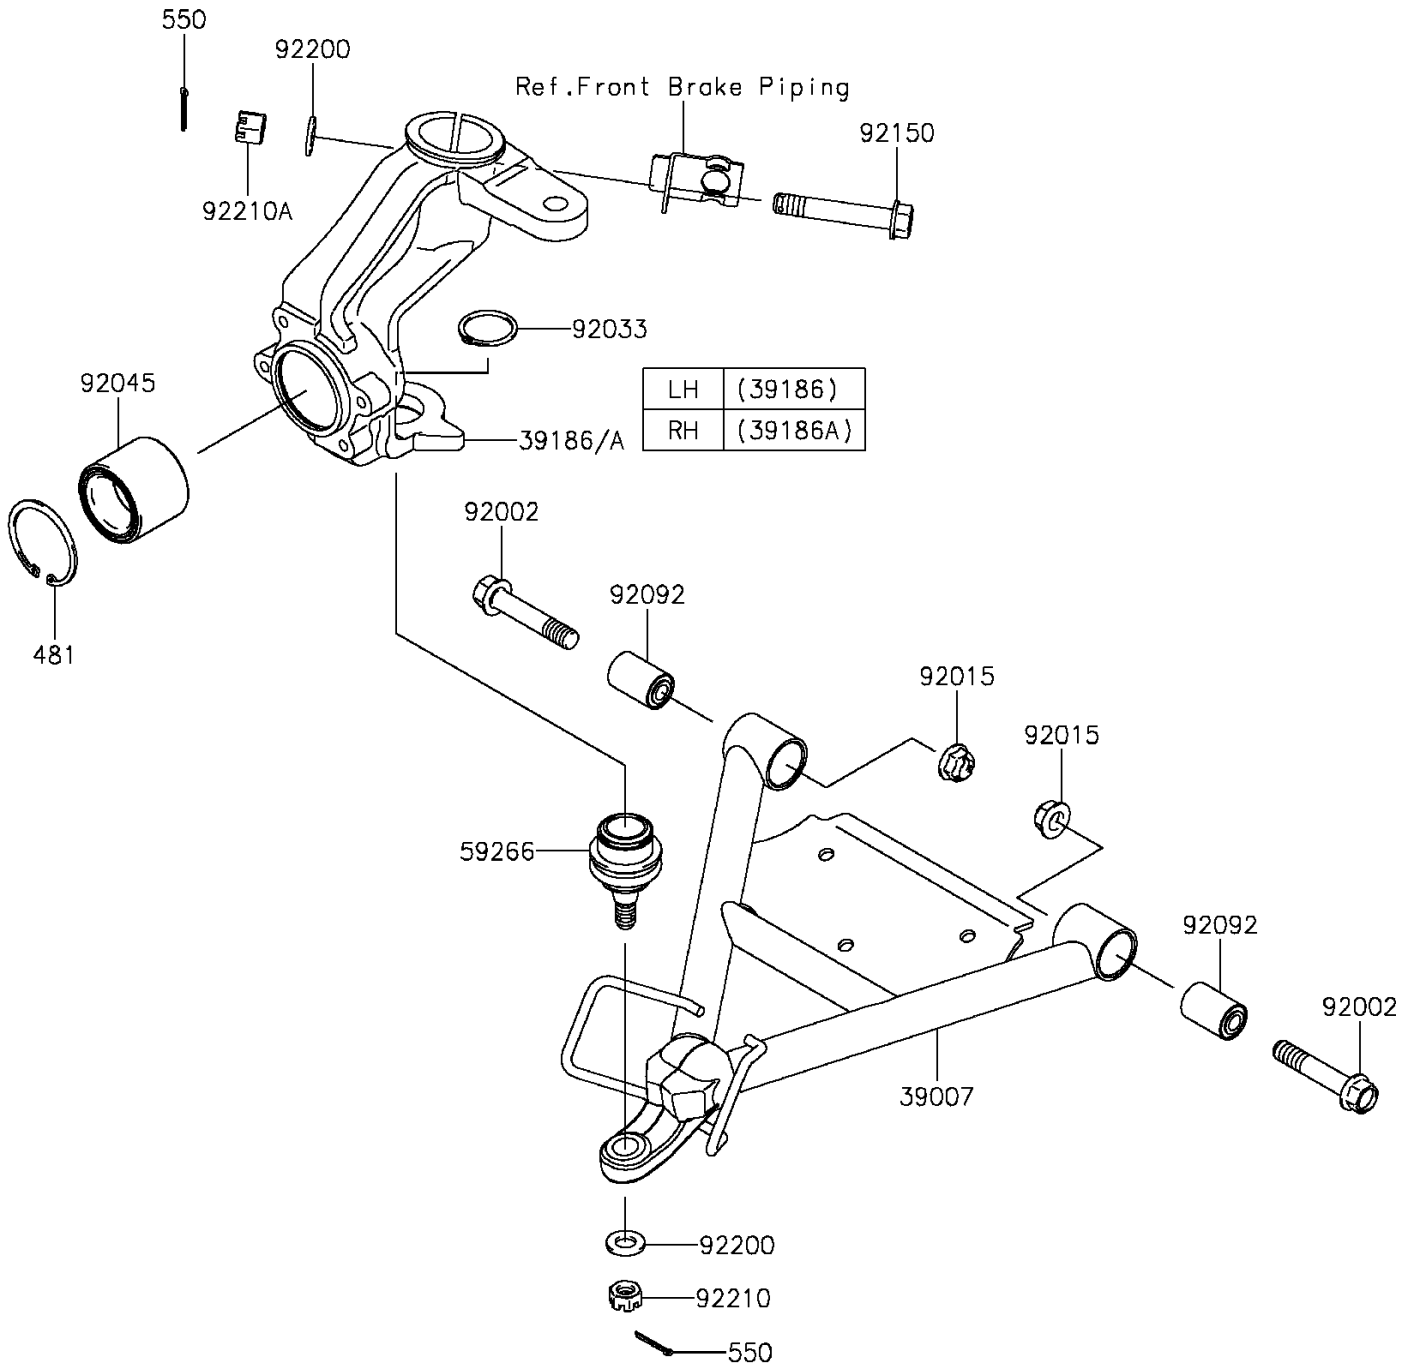

# 2016 MULE™ 600 PARTS DIAGRAM

Suspension

F2150

## 2016 MULE™ 600 PARTS LIST

### Suspension

ITEM NAME	PART NUMBER	QUANTITY
ARM-SUSP (Ref # 39007)	39007-0029	2
KNUCKLE,LH (Ref # 39186)	39186-0314	1
KNUCKLE,RH (Ref # 39186A)	39186-0315	1
JOINT-BALL (Ref # 59266)	59266-1080	2
BOLT,ROD,12MM (Ref # 92002)	92002-1757	4
NUT,12MM (Ref # 92015)	92015-1706	4
RING-SNAP,C-TYPE,32MM (Ref # 92033)	92033-1262	2
BEARING-BALL,DAC2552W-7CS31 (Ref # 92045)	92045-0028	2
BUSHING-RUBBER (Ref # 92092)	92092-005	4
BOLT,FLANGED,12X72 (Ref # 92150)	92150-1356	2
WASHER,12.3X23X2.3 (Ref # 92200)	92200-1004	4
NUT,CASTLE,12MM (Ref # 92210)	92210-0395	2
NUT,12MM (Ref # 92210A)	92210-7501	2
CIRCLIP-TYPE-C,52MM (Ref # 481)	481J5200	2
PIN-COTTER,3.0X25 (Ref # 550)	550AA3025	4