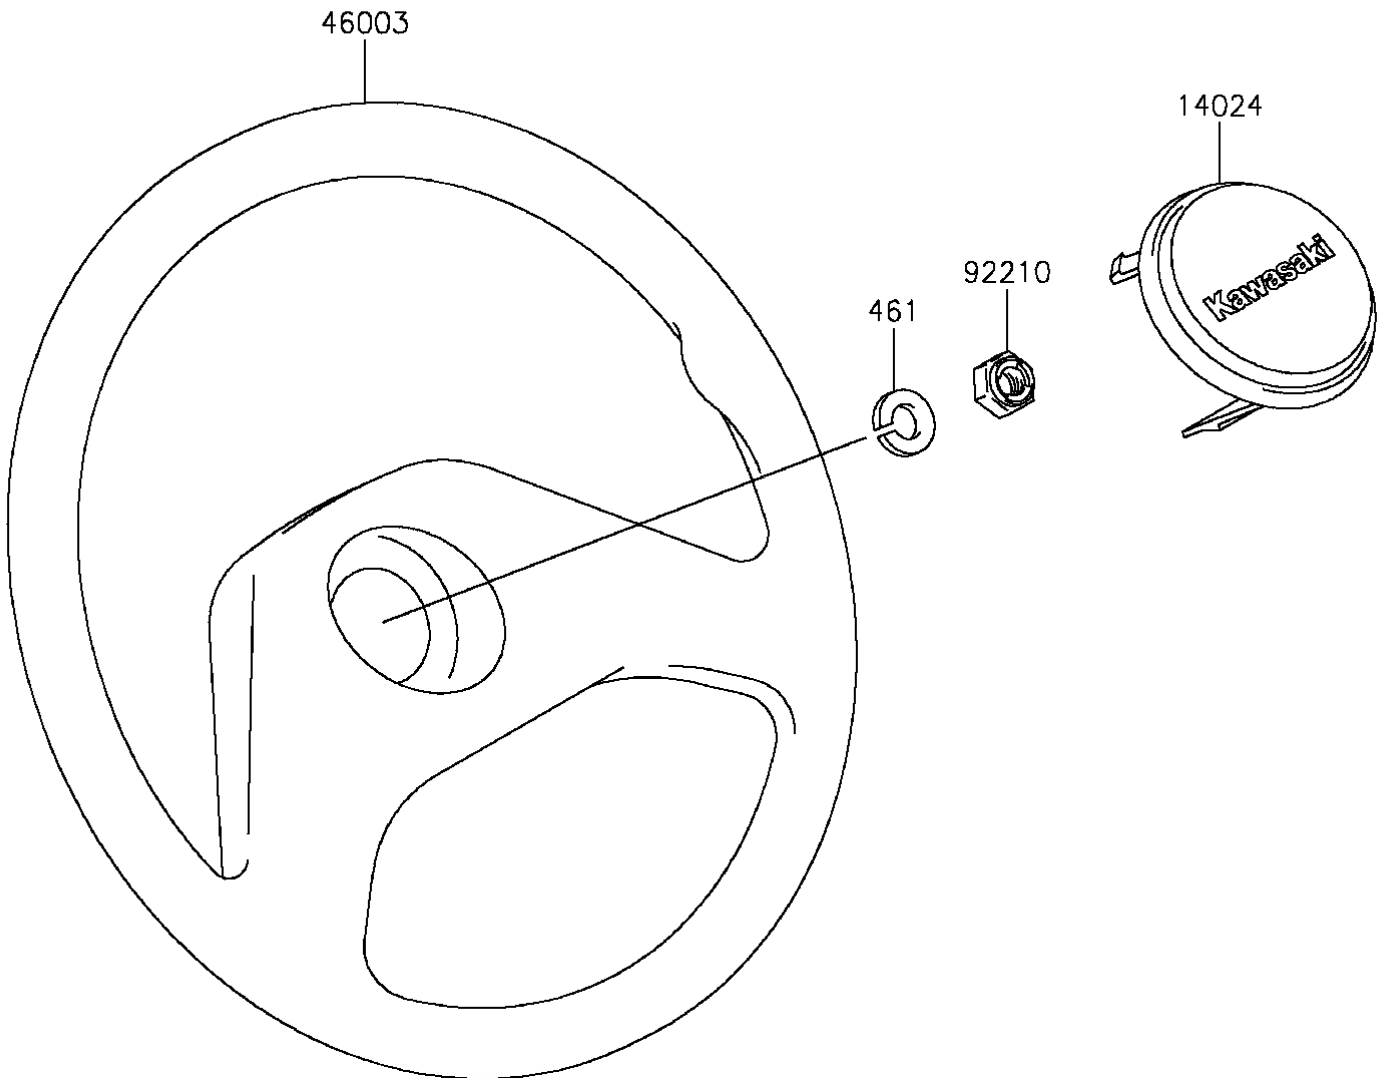

2016 MULE™ 600 PARTS DIAGRAM

Steering Wheel

F2311

2016 MULE™ 600 PARTS LIST

Steering Wheel

ITEM NAME	PART NUMBER	QUANTITY
COVER,HORN SWITCH (Ref # 14024)	14024-1574	1
HANDLE,STEERING (Ref # 46003)	46003-1265	1
NUT,LOCK,12MM (Ref # 92210)	92210-1249	1
WASHER-SPRING,12MM (Ref # 461)	461DA1200	1