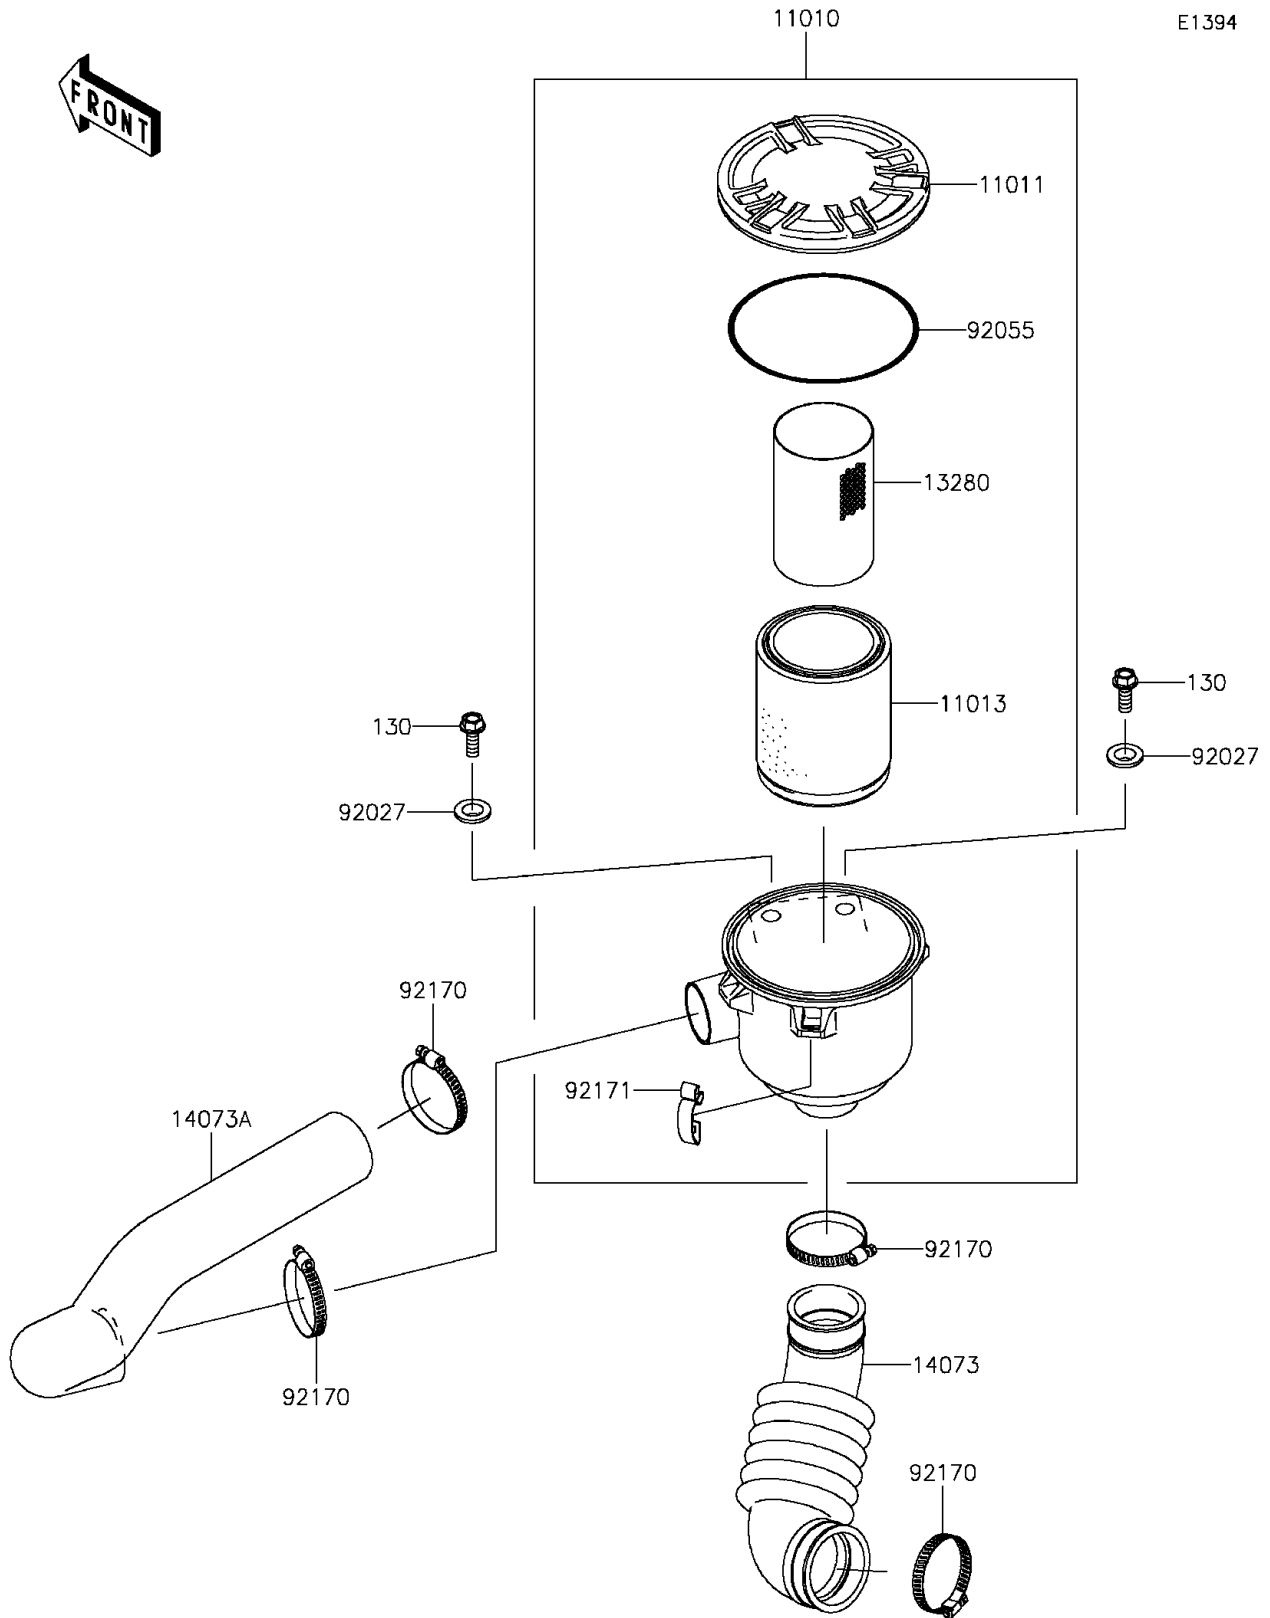

2016 MULE™ 610 4x4 XC CAMO PARTS DIAGRAM

Air Cleaner-Belt Converter

E1394

2016 MULE™ 610 4x4 XC CAMO PARTS LIST

Air Cleaner-Belt Converter

ITEM NAME	PART NUMBER	QUANTITY
FILTER-ASSY-AIR (Ref # 11010)	11010-0172	1
CASE-AIR FILTER,CAP (Ref # 11011)	11011-0135	1
ELEMENT-AIR FILTER (Ref # 11013)	11013-0037	1
HOLDER (Ref # 13280)	13280-0312	1
DUCT,AIR FILTER-CASE (Ref # 14073)	14073-0061	1
DUCT,BAR-AIR FILTER (Ref # 14073A)	14073-0080	1
COLLAR (Ref # 92027)	92027-1354	2
RING-O,122X4 (Ref # 92055)	92055-0167	1
CLAMP (Ref # 92170)	92170-1674	4
CLAMP (Ref # 92171)	92171-0225	3
BOLT-FLANGED,8X22 (Ref # 130)	130BA0822	2