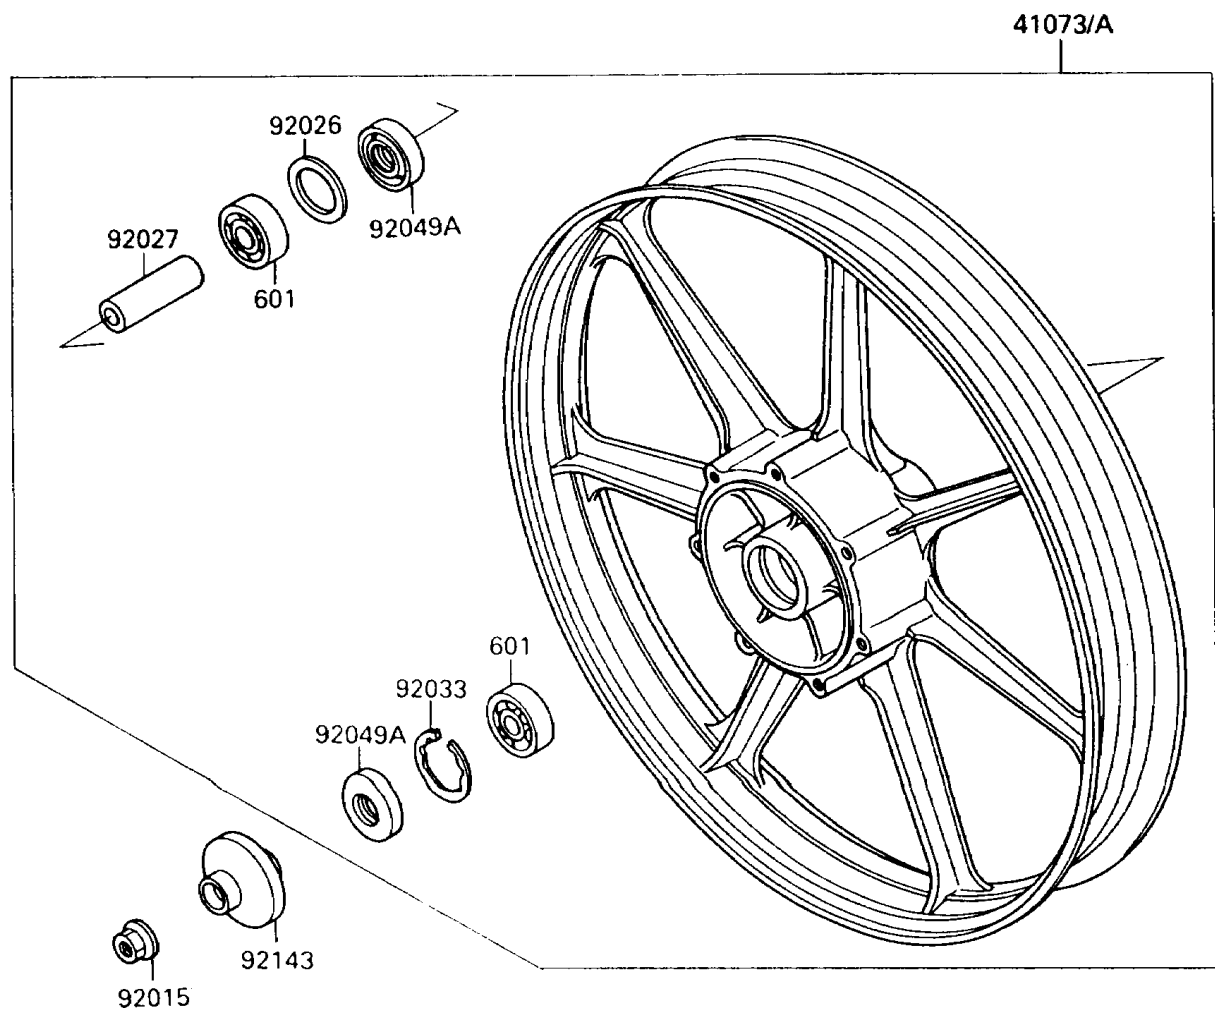

# 1988 Vulcan 88 PARTS DIAGRAM

Front Hub(JA001441&NAMI)

F223UA

# 1988 Vulcan 88 PARTS LIST

Front Hub(JA001441&NAMI)

ITEM NAME	PART NUMBER	QUANTITY
GEAR-METER SCREW,26T (Ref # 41060)	41059-026	1
GEAR-METER SCREW,9T (Ref # 41060A)	41060-1006	1
RECEIVER-SPEEDOMETER (Ref # 41064)	41064-1053	1
AXLE,FR (Ref # 41068)	41068-1189	1
WHEEL-ASSY,FR,BLACK (Ref # 41073)	41073-1407-CB	1
CASE-ASSY-METER GEAR (Ref # 41078)	41078-1065	1
NUT,14MM (Ref # 92015)	92015-1407	1
WASHER,5.1X9X0.4 (Ref # 92022)	41063-001	2
SPACER,32X41.5X2.6 (Ref # 92026)	92026-1354	1
COLLAR,L=70 (Ref # 92027)	92027-1866	1
RING-SNAP,42MM (Ref # 92033)	92033-1041	1
PIN,SPRING (Ref # 92043)	41082-001	1
SEAL-OIL,BJN30427-C3 (Ref # 92049)	92049-1057	1
SEAL-OIL,BJN22425 (Ref # 92049A)	92049-1058	2
BUSHING-METER GEAR (Ref # 92087)	92087-1056	1
COLLAR,FRONT AXLE,L=30 (Ref # 92143)	92143-1082	1
BEARING-BALL,#6302UG (Ref # 601)	601B6302UG	2