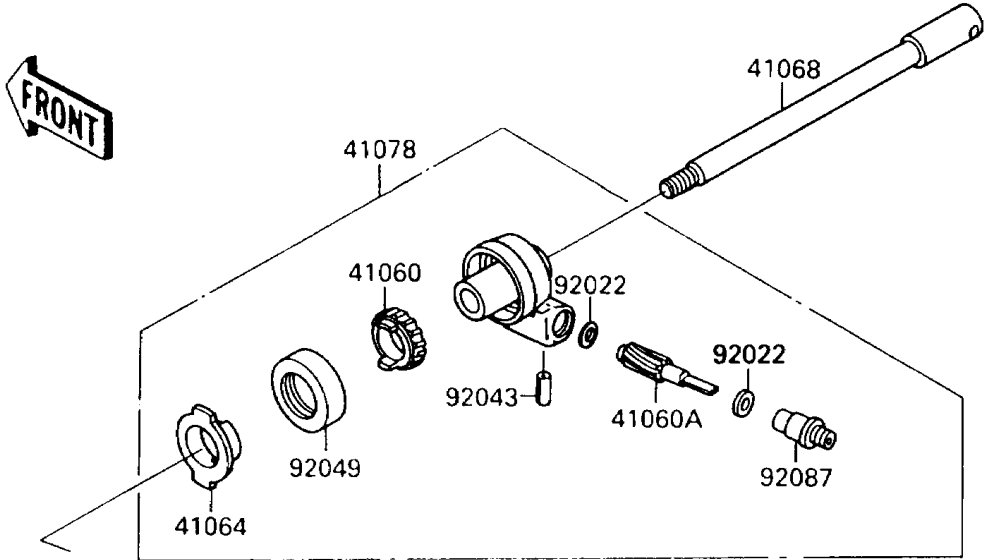

# 1988 Vulcan 88 PARTS DIAGRAM

Front Hub(JA001441&NAMI)

F223UA

# 1988 Vulcan 88 PARTS LIST

Front Hub(JA001441&NAMI)

ITEM NAME	PART NUMBER	QUANTITY
GEAR-METER SCREW,26T (Ref # 41060)	41059-026	1
GEAR-METER SCREW,9T (Ref # 41060A)	41060-1006	1
RECEIVER-SPEEDOMETER (Ref # 41064)	41064-1053	1
AXLE,FR (Ref # 41068)	41068-1189	1
WHEEL-ASSY,FR,BLACK (Ref # 41073)	41073-1407-CB	1
CASE-ASSY-METER GEAR (Ref # 41078)	41078-1065	1
NUT,14MM (Ref # 92015)	92015-1407	1
WASHER,5.1X9X0.4 (Ref # 92022)	41063-001	2
SPACER,32X41.5X2.6 (Ref # 92026)	92026-1354	1
COLLAR,L=70 (Ref # 92027)	92027-1866	1
RING-SNAP,42MM (Ref # 92033)	92033-1041	1
PIN,SPRING (Ref # 92043)	41082-001	1
SEAL-OIL,BJN30427-C3 (Ref # 92049)	92049-1057	1
SEAL-OIL,BJN22425 (Ref # 92049A)	92049-1058	2
BUSHING-METER GEAR (Ref # 92087)	92087-1056	1
COLLAR,FRONT AXLE,L=30 (Ref # 92143)	92143-1082	1
BEARING-BALL,#6302UG (Ref # 601)	601B6302UG	2