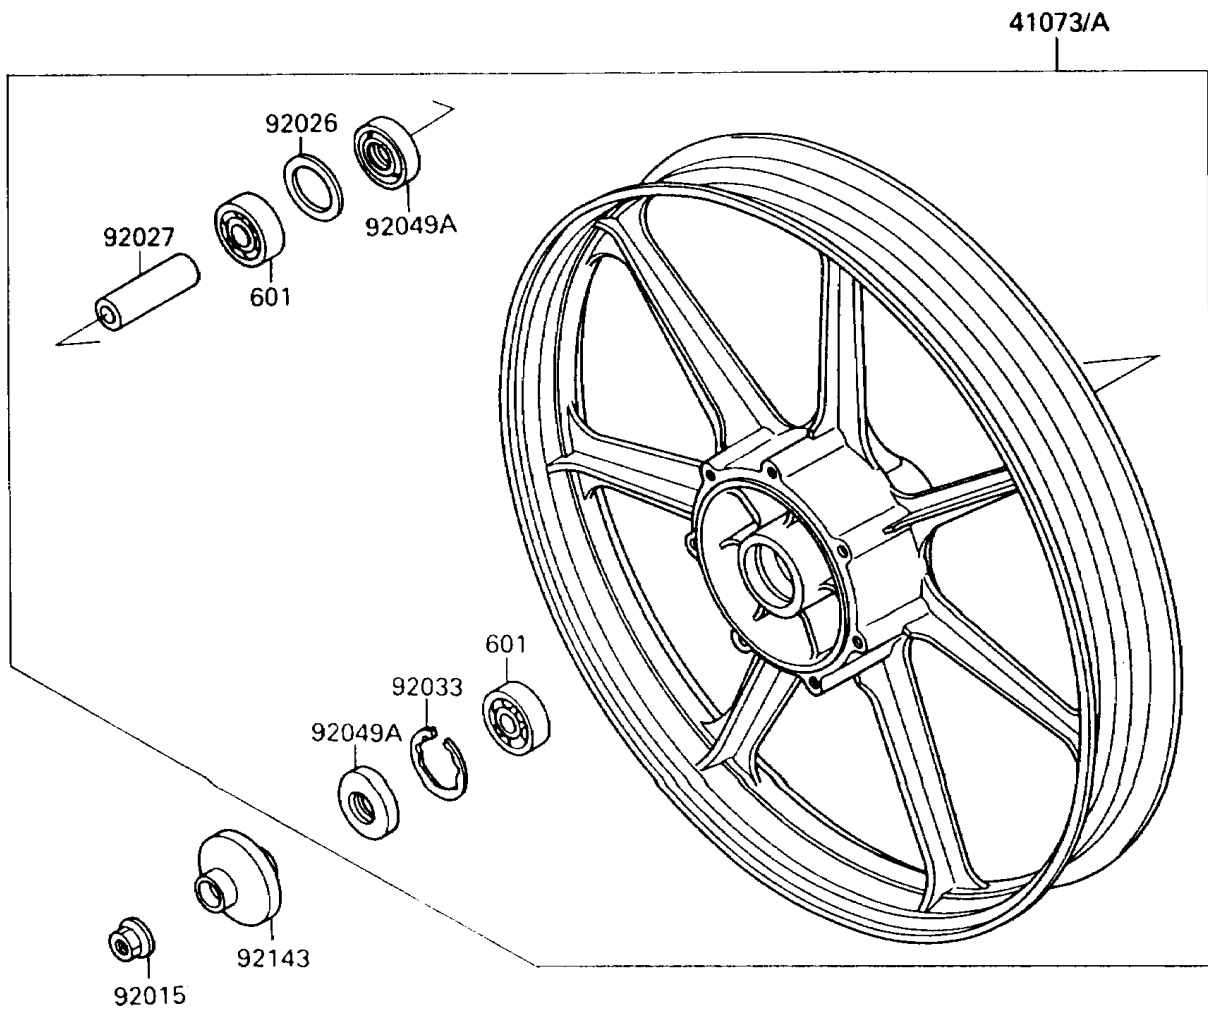

1991 Vulcan 88 PARTS DIAGRAM

Front Hub(JA001441&NAMI)

F223UA

1991 Vulcan 88 PARTS LIST

Front Hub(JA001441&NAMI)

ITEM NAME	PART NUMBER	QUANTITY
GEAR-METER SCREW,26T (Ref # 41060)	41059-026	1
GEAR-METER SCREW,9T (Ref # 41060A)	41060-1006	1
RECEIVER-SPEEDOMETER (Ref # 41064)	41064-1053	1
AXLE,FR (Ref # 41068)	41068-1189	1
WHEEL-ASSY,FR,BLACK (Ref # 41073A)	41073-1427-CB	1
CASE-ASSY-METER GEAR (Ref # 41078)	41078-1065	1
NUT,14MM (Ref # 92015)	92015-1407	1
WASHER,5.1X9X0.4 (Ref # 92022)	41063-001	2
SPACER,32X41.5X2.6 (Ref # 92026)	92026-1354	1
COLLAR,L=70 (Ref # 92027)	92027-1866	1
RING-SNAP,42MM (Ref # 92033)	92033-1041	1
PIN,SPRING (Ref # 92043)	41082-001	1
SEAL-OIL,BJN30427-C3 (Ref # 92049)	92049-1057	1
SEAL-OIL,BJN22425 (Ref # 92049A)	92049-1058	2
BUSHING-METER GEAR (Ref # 92087)	92087-1056	1
COLLAR,FRONT AXLE,L=30 (Ref # 92143)	92143-1082	1
BEARING-BALL,#6302UG (Ref # 601)	601B6302UG	2