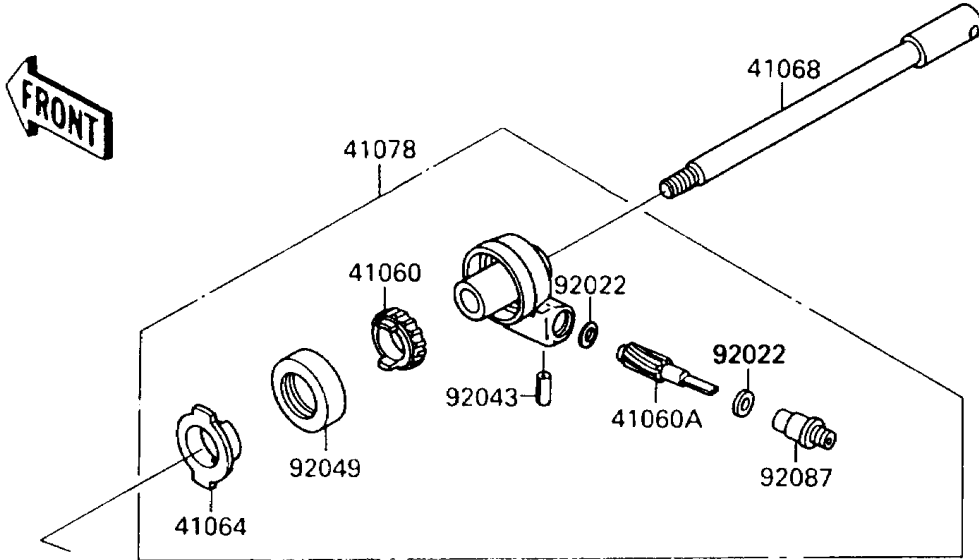

1991 Vulcan 88 PARTS DIAGRAM

Front Hub(JA001441&NAMI)

F223UA

1991 Vulcan 88 PARTS LIST

Front Hub(JA001441&NAMI)

ITEM NAME	PART NUMBER	QUANTITY
GEAR-METER SCREW,26T (Ref # 41060)	41059-026	1
GEAR-METER SCREW,9T (Ref # 41060A)	41060-1006	1
RECEIVER-SPEEDOMETER (Ref # 41064)	41064-1053	1
AXLE,FR (Ref # 41068)	41068-1189	1
WHEEL-ASSY,FR,BLACK (Ref # 41073A)	41073-1427-CB	1
CASE-ASSY-METER GEAR (Ref # 41078)	41078-1065	1
NUT,14MM (Ref # 92015)	92015-1407	1
WASHER,5.1X9X0.4 (Ref # 92022)	41063-001	2
SPACER,32X41.5X2.6 (Ref # 92026)	92026-1354	1
COLLAR,L=70 (Ref # 92027)	92027-1866	1
RING-SNAP,42MM (Ref # 92033)	92033-1041	1
PIN,SPRING (Ref # 92043)	41082-001	1
SEAL-OIL,BJN30427-C3 (Ref # 92049)	92049-1057	1
SEAL-OIL,BJN22425 (Ref # 92049A)	92049-1058	2
BUSHING-METER GEAR (Ref # 92087)	92087-1056	1
COLLAR,FRONT AXLE,L=30 (Ref # 92143)	92143-1082	1
BEARING-BALL,#6302UG (Ref # 601)	601B6302UG	2