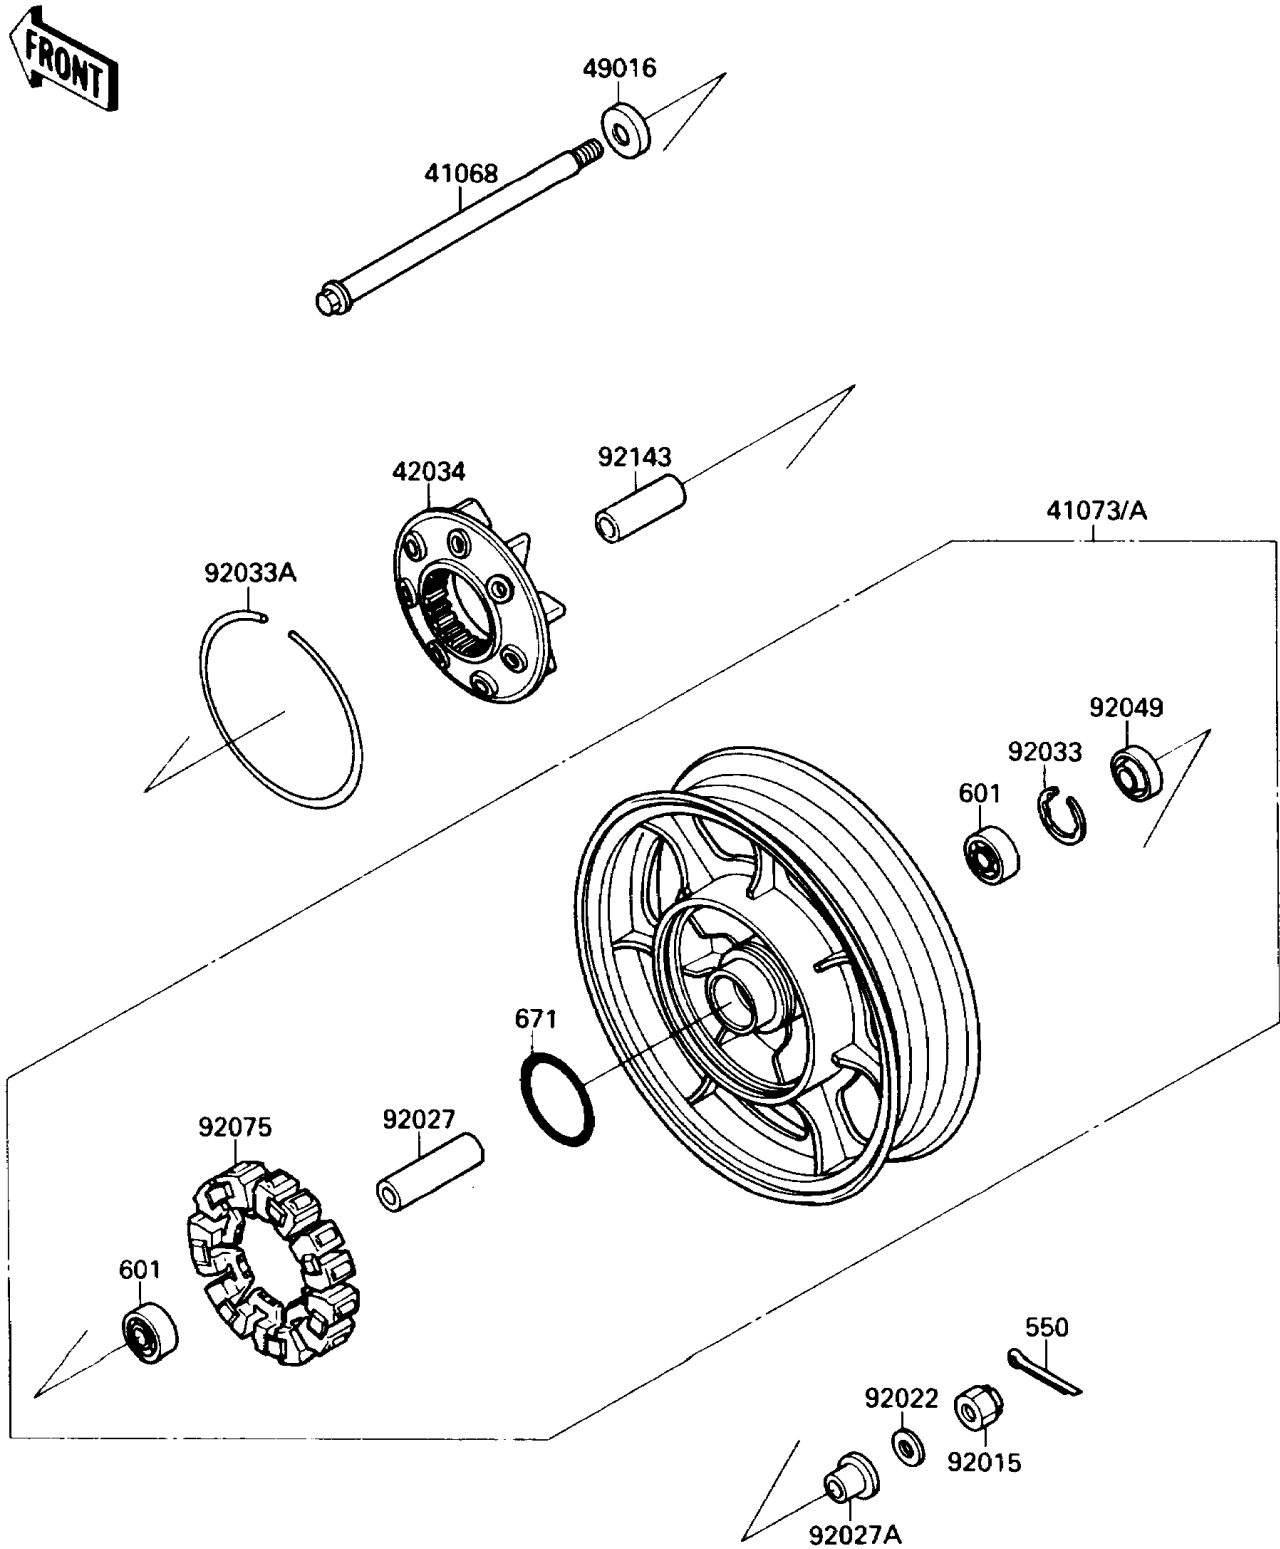

1991 Vulcan 88 PARTS DIAGRAM

Rear Hub

F224U

1991 Vulcan 88 PARTS LIST

Rear Hub

ITEM NAME	PART NUMBER	QUANTITY
AXLE,RR (Ref # 41068)	41068-1197	1
WHEEL-ASSY,RR,BLACK (Ref # 41073A)	41073-1428-CB	1
COUPLING,RR HUB (Ref # 42034)	42034-1011	1
COVER-SEAL (Ref # 49016)	49016-1019	1
NUT,CASTLE,18MM (Ref # 92015)	42045-018	1
WASHER,21X33X2.6 (Ref # 92022)	42046-003	1
COLLAR,20.2X28X105.5 (Ref # 92027)	92027-1901	1
COLLAR,RR AXLE,L=21.5 (Ref # 92027A)	92027-1902	1
RING-SNAP,52MM (Ref # 92033)	92033-1043	1
RING-SNAP,220MM (Ref # 92033A)	92033-1230	1
SEAL-OIL,28X52X5 (Ref # 92049)	92049-1061	1
DAMPER,SHOCK,RR HUB (Ref # 92075)	92075-1121	1
COLLAR,20.2X28X86 (Ref # 92143)	92027-1969	1
PIN-COTTER,4.0X35 (Ref # 550)	550D4035	1
BEARING-BALL,#6304ZZC3 (Ref # 601)	601B6304ZZ	2
O RING,80MM (Ref # 671)	671B2580	1