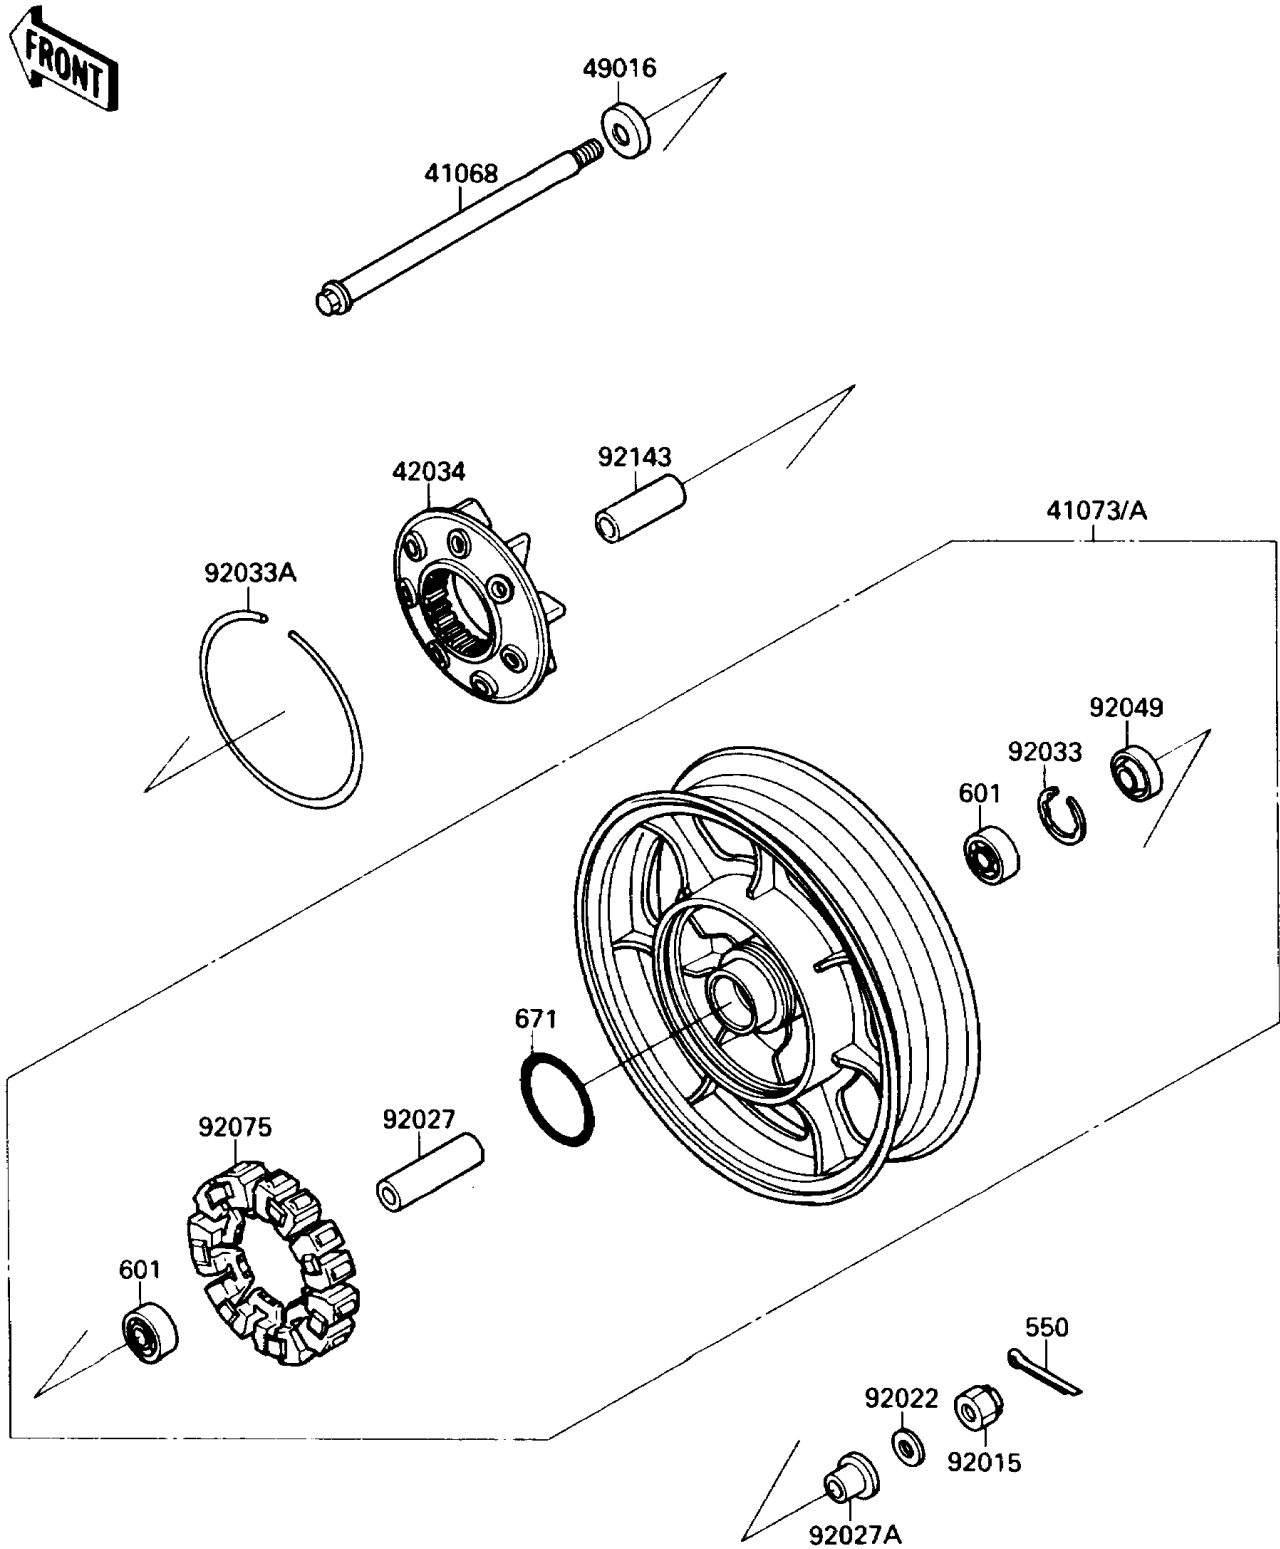

# 1991 Vulcan 88 PARTS DIAGRAM

Rear Hub

F224U

# 1991 Vulcan 88 PARTS LIST

## Rear Hub

ITEM NAME	PART NUMBER	QUANTITY
AXLE,RR (Ref # 41068)	41068-1197	1
WHEEL-ASSY,RR,BLACK (Ref # 41073A)	41073-1428-CB	1
COUPLING,RR HUB (Ref # 42034)	42034-1011	1
COVER-SEAL (Ref # 49016)	49016-1019	1
NUT,CASTLE,18MM (Ref # 92015)	42045-018	1
WASHER,21X33X2.6 (Ref # 92022)	42046-003	1
COLLAR,20.2X28X105.5 (Ref # 92027)	92027-1901	1
COLLAR,RR AXLE,L=21.5 (Ref # 92027A)	92027-1902	1
RING-SNAP,52MM (Ref # 92033)	92033-1043	1
RING-SNAP,220MM (Ref # 92033A)	92033-1230	1
SEAL-OIL,28X52X5 (Ref # 92049)	92049-1061	1
DAMPER,SHOCK,RR HUB (Ref # 92075)	92075-1121	1
COLLAR,20.2X28X86 (Ref # 92143)	92027-1969	1
PIN-COTTER,4.0X35 (Ref # 550)	550D4035	1
BEARING-BALL,#6304ZZC3 (Ref # 601)	601B6304ZZ	2
O RING,80MM (Ref # 671)	671B2580	1