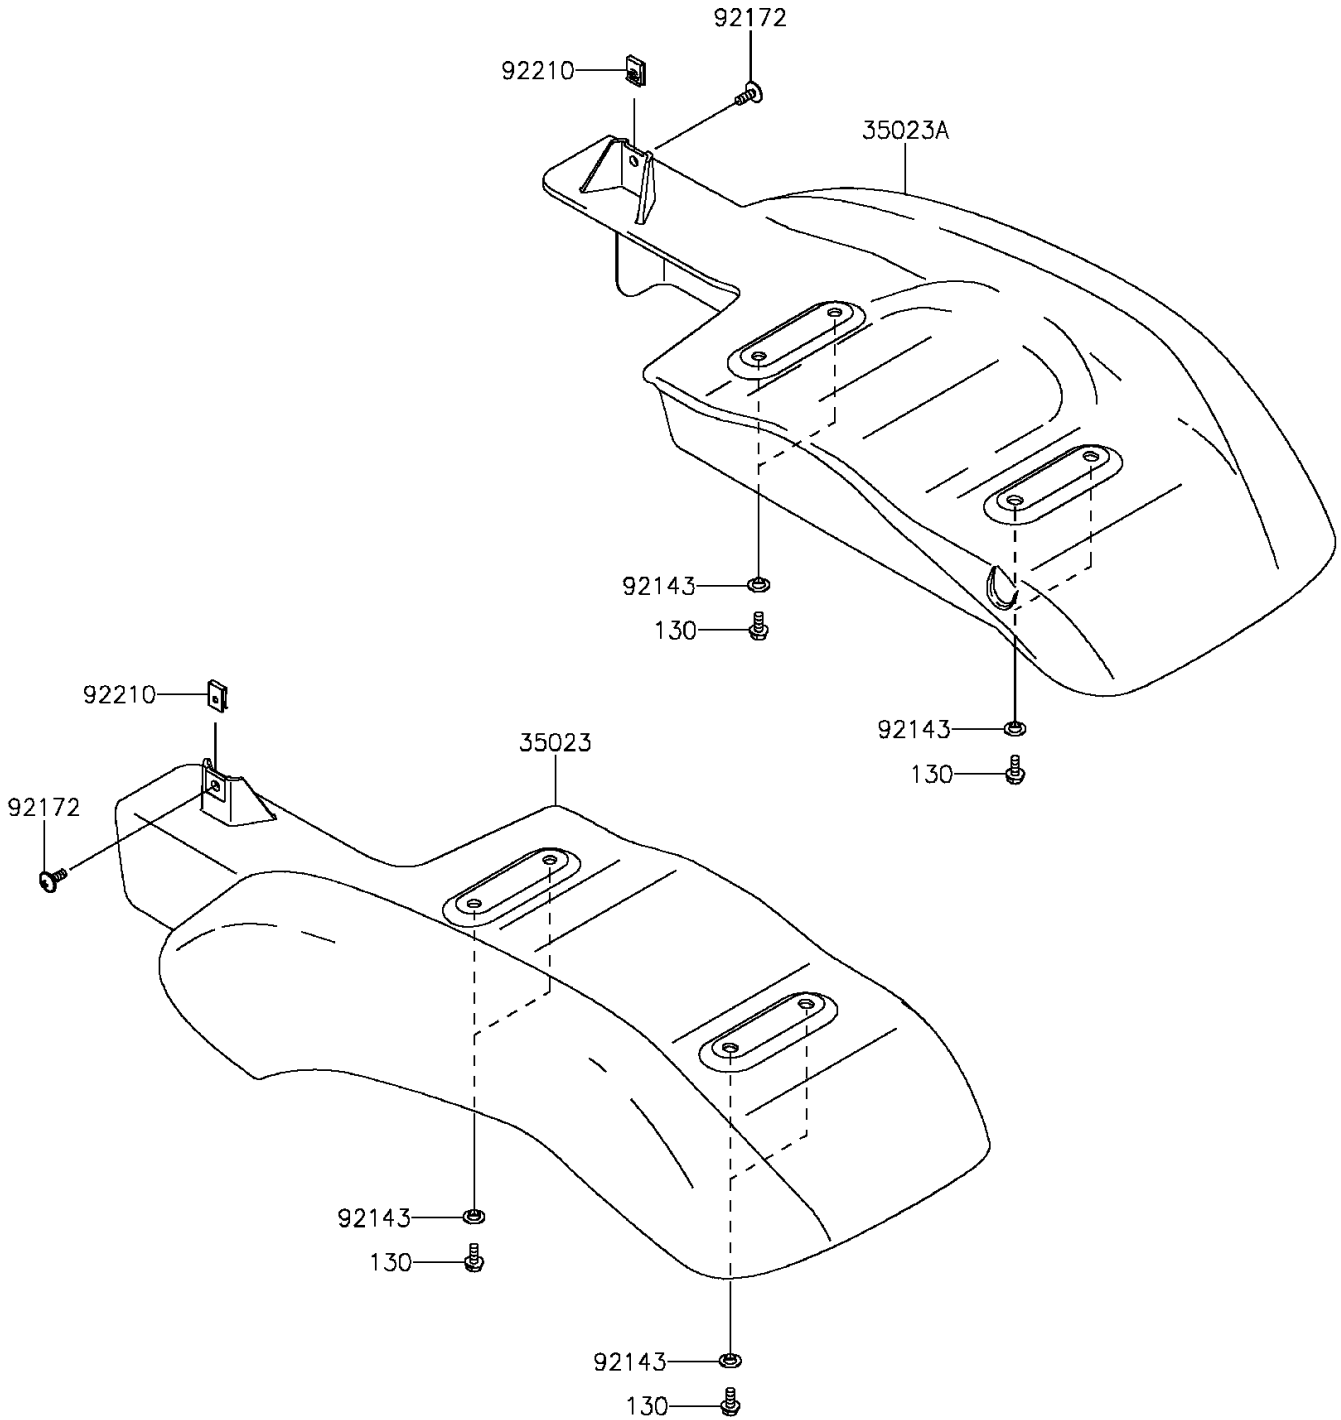

2016 MULE™ 610 4x4 XC CAMO PARTS DIAGRAM

Rear Fender(s)

F2172

2016 MULE™ 610 4x4 XC CAMO PARTS LIST

Rear Fender(s)

ITEM NAME	PART NUMBER	QUANTITY
FENDER-REAR,LH,F.BLACK (Ref # 35023)	35023-0045-6Z	1
FENDER-REAR,RH,F.BLACK (Ref # 35023A)	35023-0046-6Z	1
COLLAR (Ref # 92143)	92143-1087	8
SCREW,TAPPING,6X20 (Ref # 92172)	92172-0488	2
NUT,LEAF SPRING,6MM (Ref # 92210)	92210-0624	2
BOLT-FLANGED,6X14 (Ref # 130)	130BB0614	8