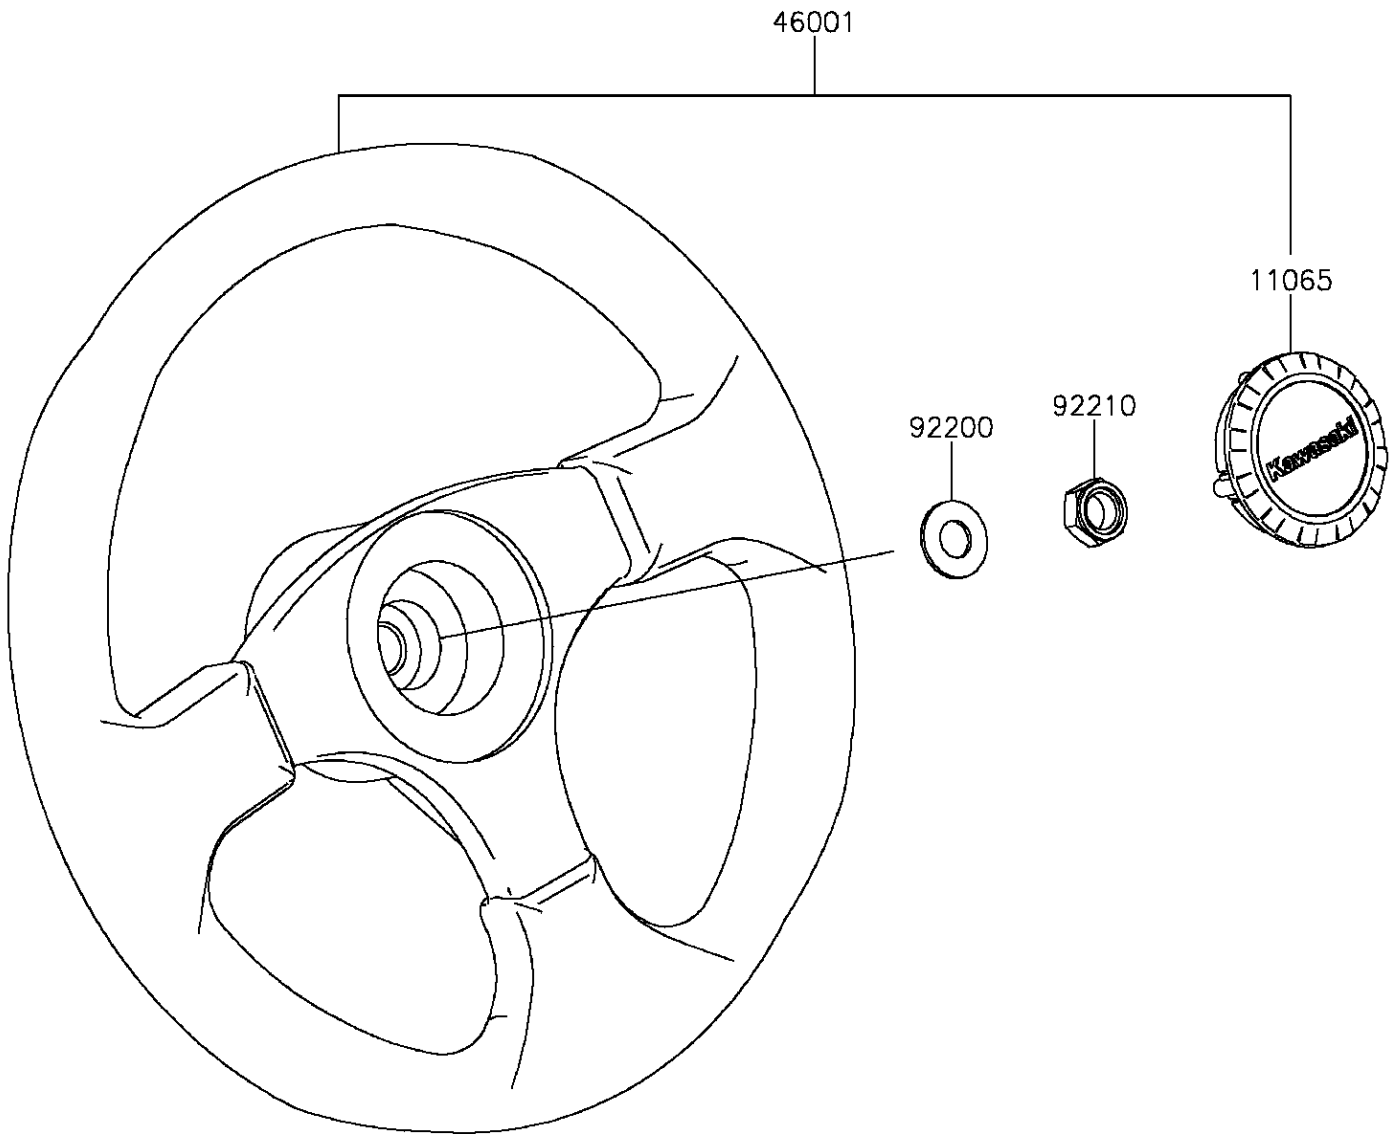

# 2016 MULE™ 610 4x4 XC CAMO PARTS DIAGRAM

Steering Wheel

F2311

## 2016 MULE™ 610 4x4 XC CAMO PARTS LIST

### Steering Wheel

ITEM NAME	PART NUMBER	QUANTITY
CAP,HANDLE (Ref # 11065)	11065-0171	1
HANDLE-ASSY (Ref # 46001)	46001-0001	1
WASHER,12.1X25X1.6 (Ref # 92200)	92200-0455	1
NUT,LOCK,12MM (Ref # 92210)	92210-1249	1