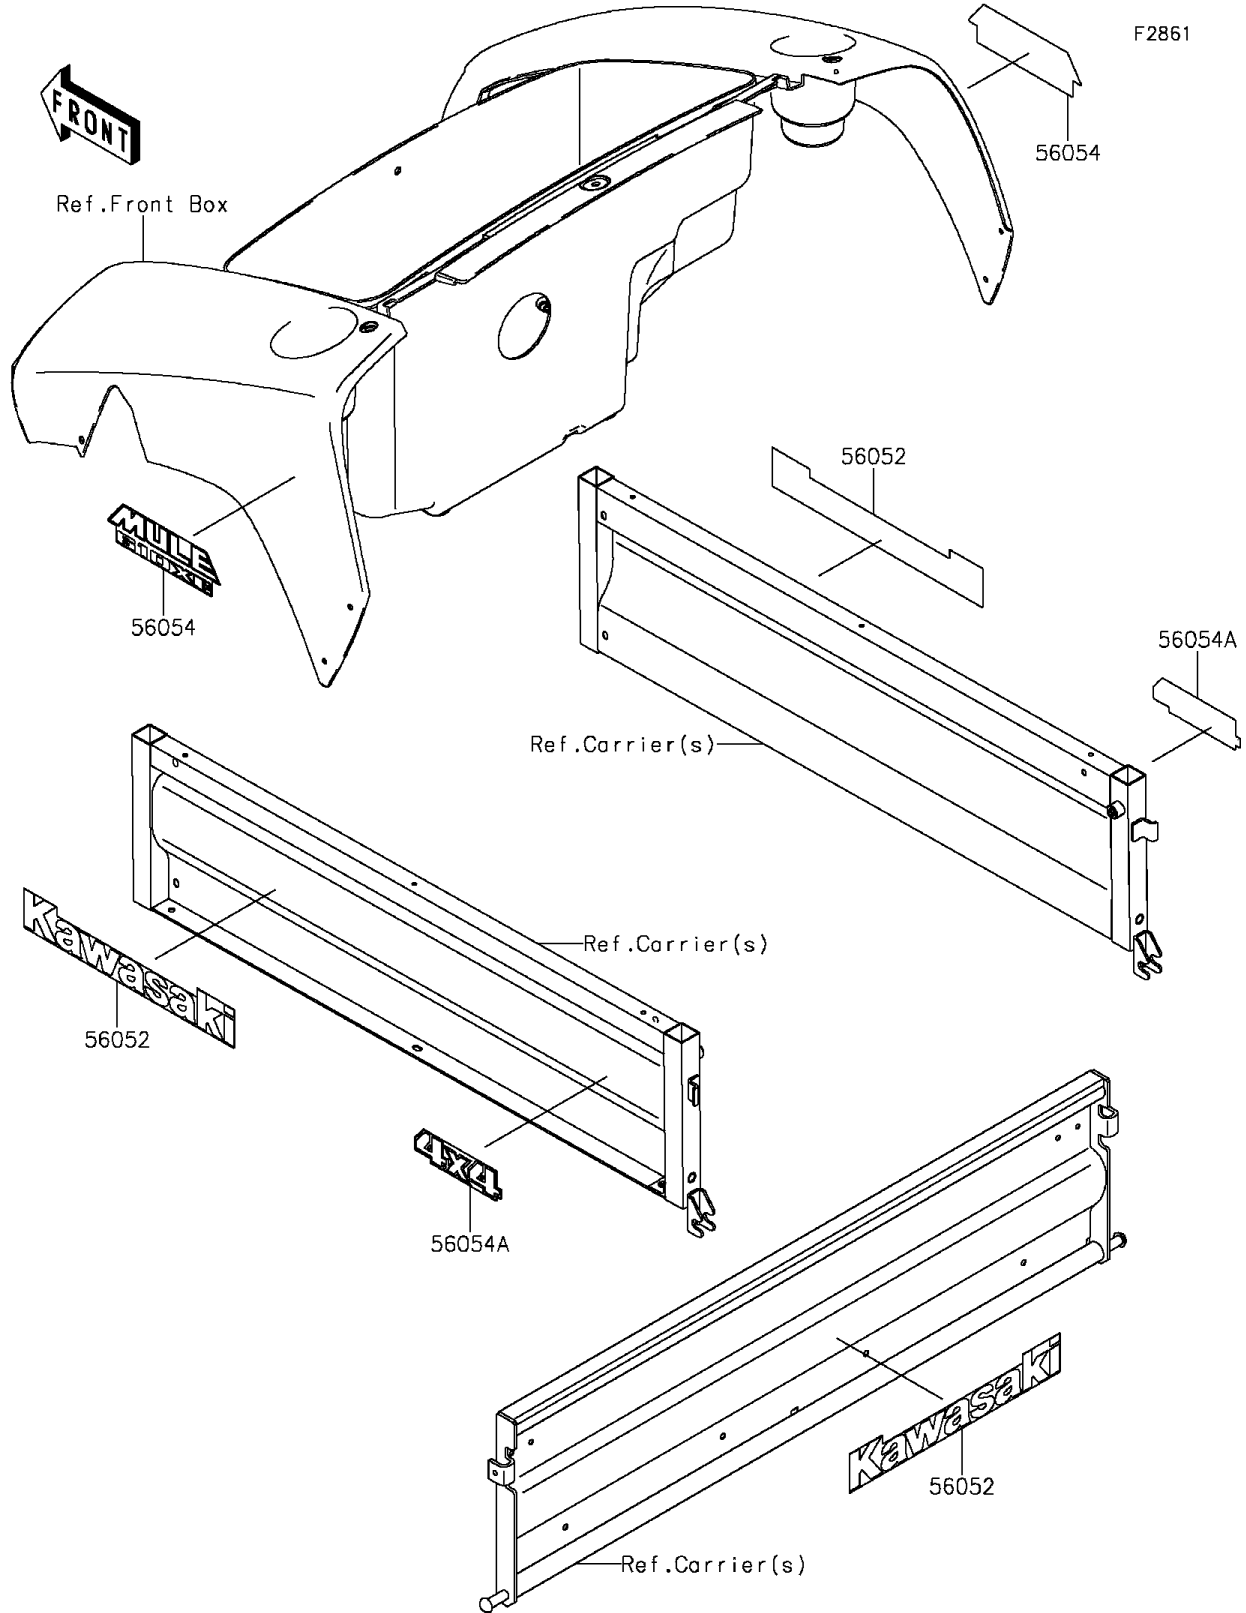

2016 MULE™ 610 4x4 XC CAMO PARTS DIAGRAM

Decals

2016 MULE™ 610 4x4 XC CAMO PARTS LIST

Decals

ITEM NAME	PART NUMBER	QUANTITY
MARK,SIDE PLATE,KAWASAKI (Ref # 56052)	56052-0105	3
MARK,FR FENDER,MULE610XC (Ref # 56054)	56054-0792	2
MARK,SIDE PLATE,4X4 (Ref # 56054A)	56054-1814	2