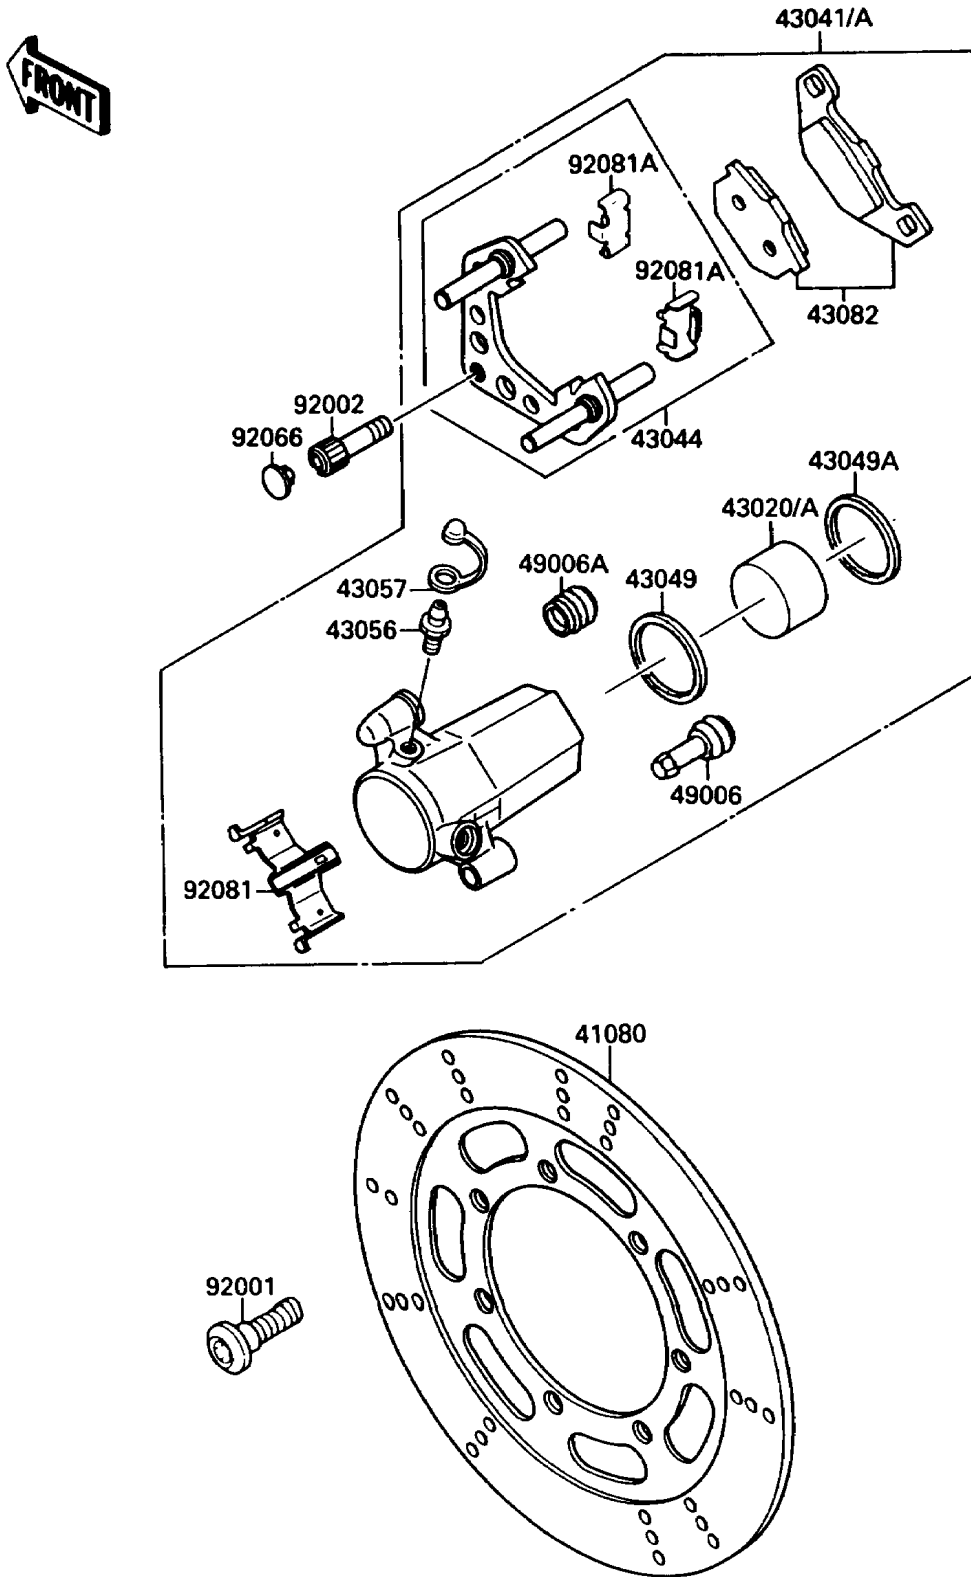

# 1988 Vulcan 88 PARTS DIAGRAM

Front Brake

F 2292

# 1988 Vulcan 88 PARTS LIST

Front Brake

ITEM NAME	PART NUMBER	QUANTITY
-----------	-------------	----------