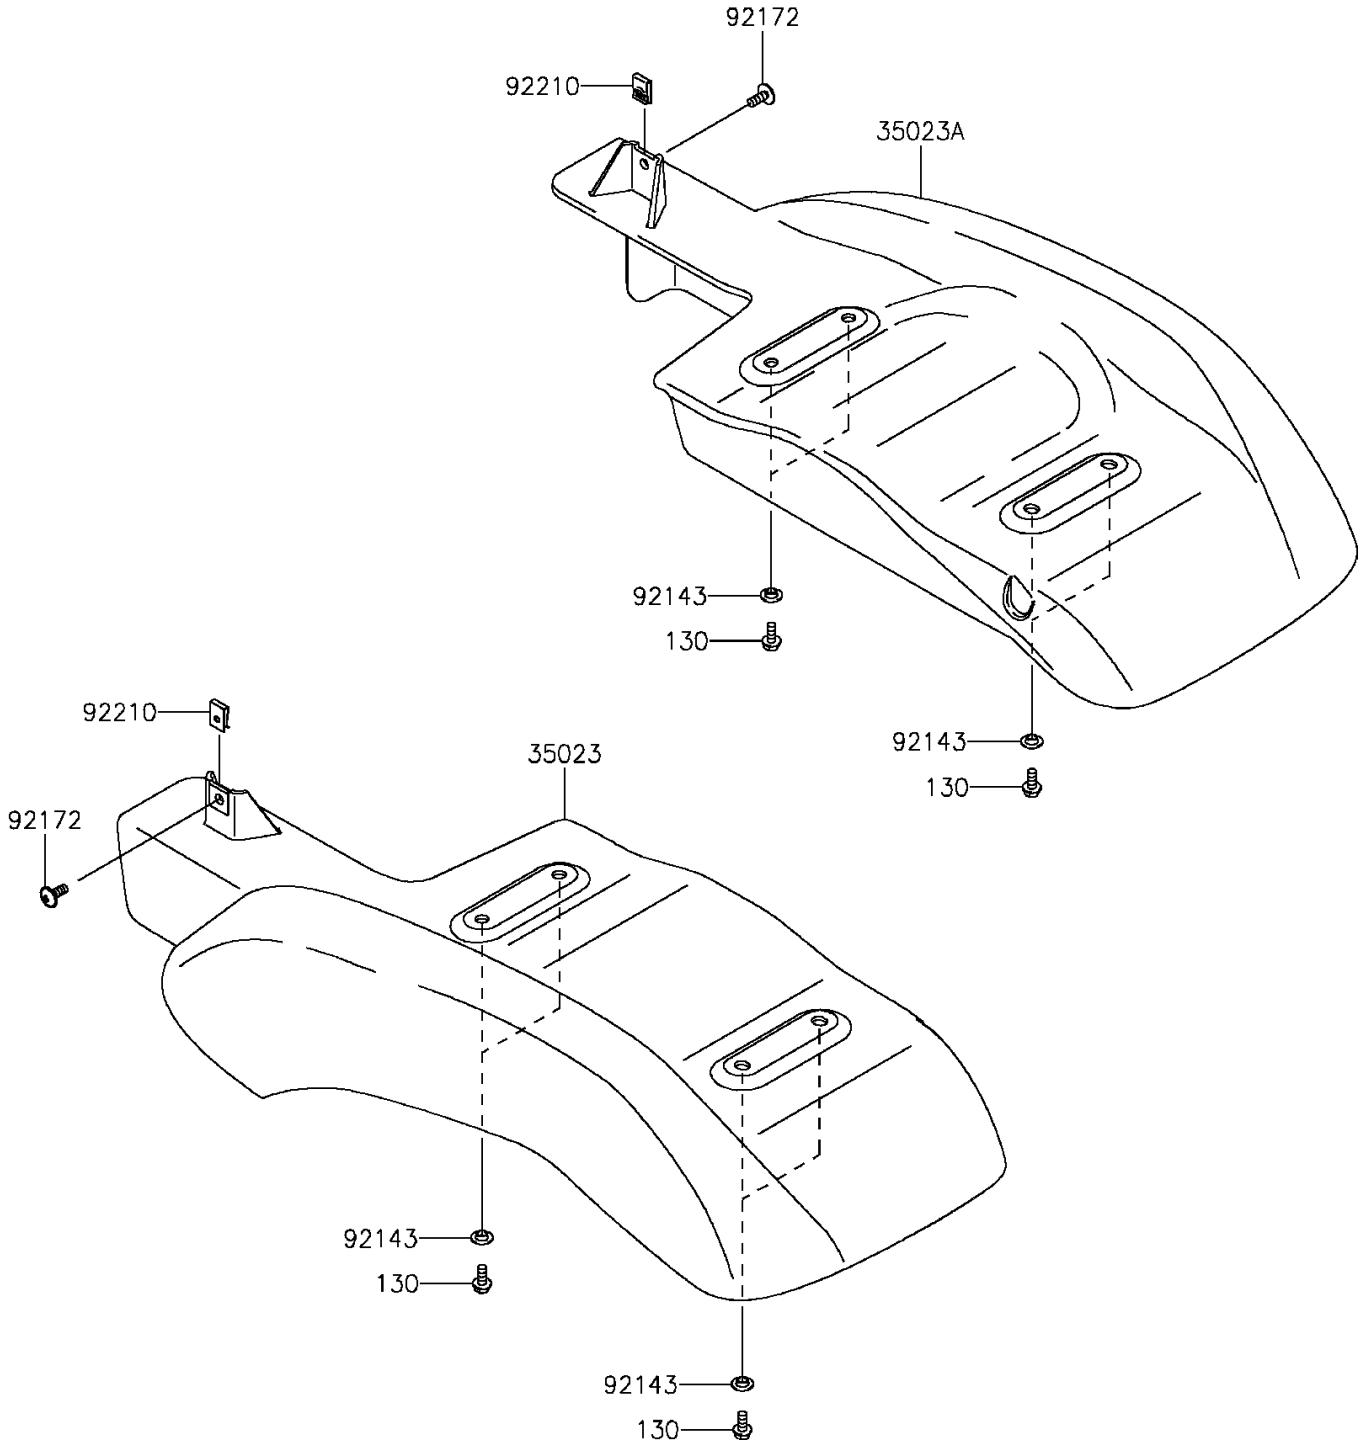

2016 MULE™ 610 4x4 SE Fleet PARTS DIAGRAM

Rear Fender(s)

F2172

2016 MULE™ 610 4x4 SE Fleet PARTS LIST

Rear Fender(s)

ITEM NAME	PART NUMBER	QUANTITY
FENDER-REAR,LH,F.BLACK (Ref # 35023)	35023-0045-6Z	1
FENDER-REAR,RH,F.BLACK (Ref # 35023A)	35023-0046-6Z	1
COLLAR (Ref # 92143)	92143-1087	8
SCREW,TAPPING,6X20 (Ref # 92172)	92172-0488	2
NUT,LEAF SPRING,6MM (Ref # 92210)	92210-0624	2
BOLT-FLANGED,6X14 (Ref # 130)	130BB0614	8