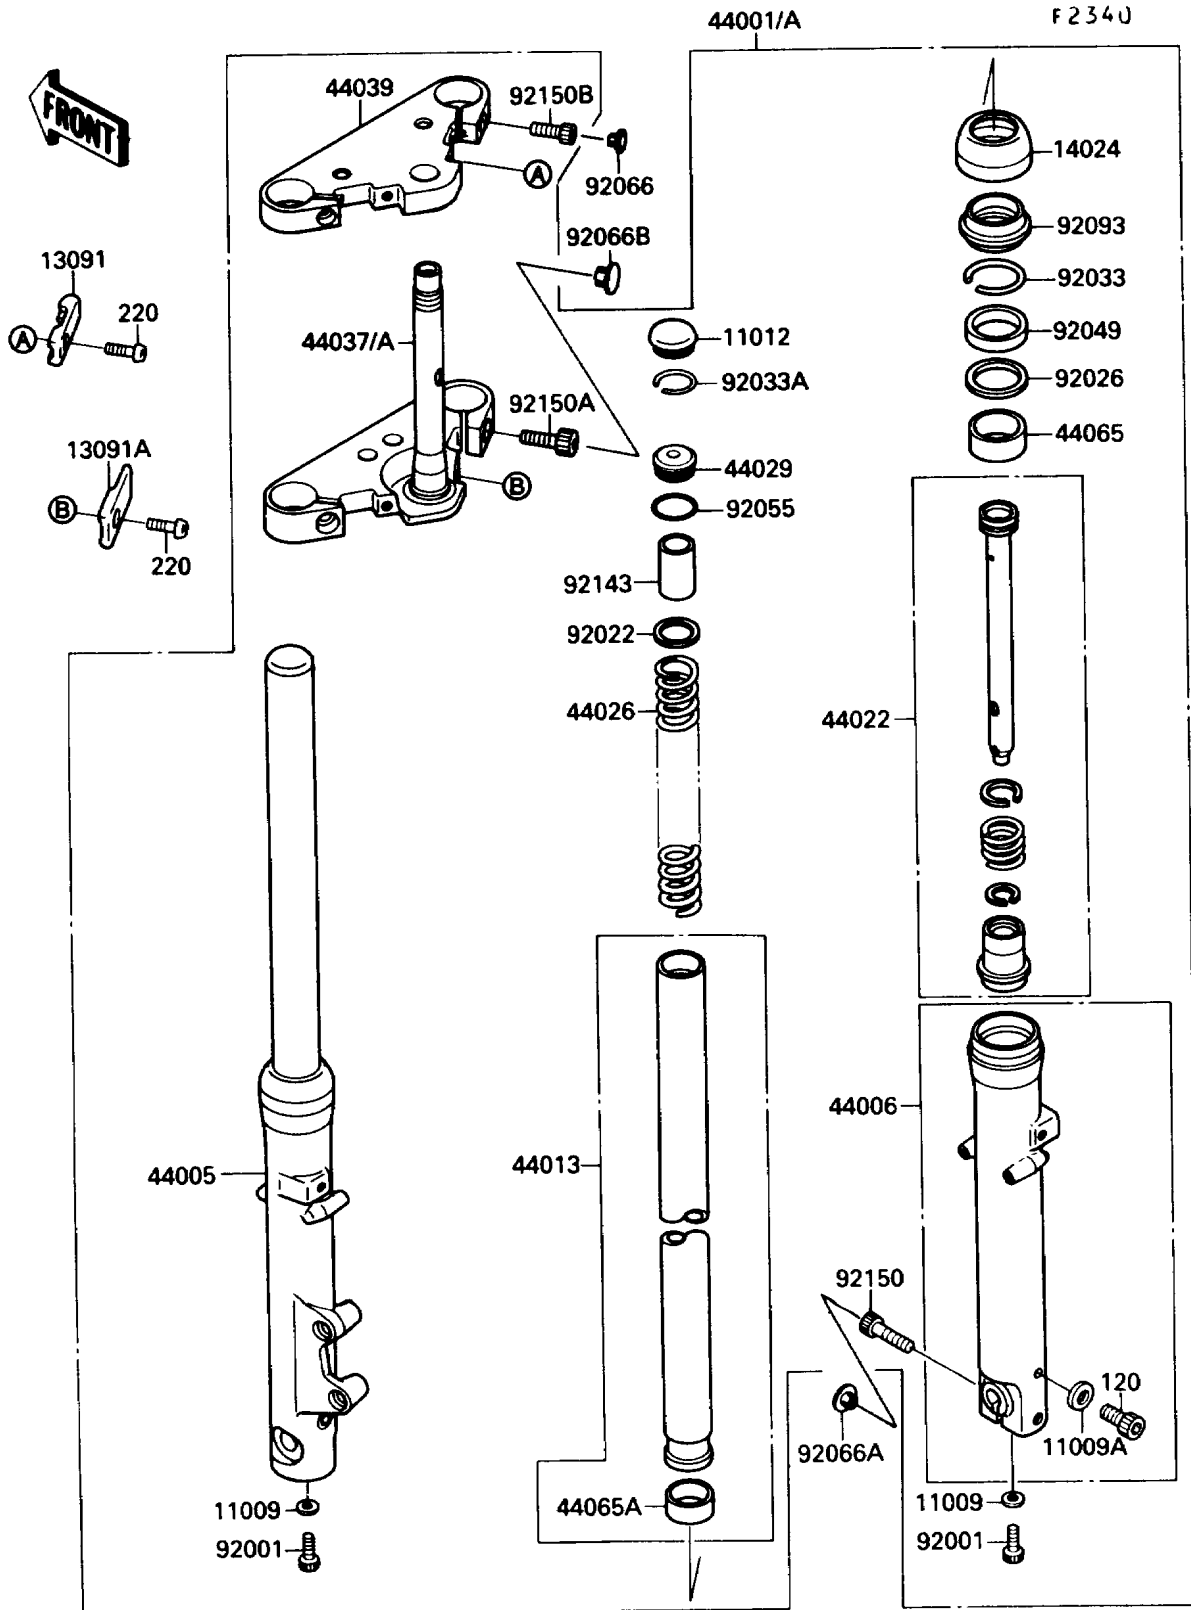

1991 Vulcan 88 PARTS DIAGRAM

Front Fork

1991 Vulcan 88 PARTS LIST

Front Fork

ITEM NAME	PART NUMBER	QUANTITY
GASKET,FORK CYLINDER BOLT (Ref # 11009)	44045-051	2
GASKET,DRAIN PLUG (Ref # 11009A)	44045-052	2
CAP,FORK TOP (Ref # 11012)	11012-1618	2
HOLDER,UPP (Ref # 13091)	13091-1482	2
HOLDER,LWR (Ref # 13091A)	13091-1483	2
COVER,FORK OUTER TUBE (Ref # 14024)	14024-1600	2
FORK-FRONT (Ref # 44001A)	44001-1695	1
PIPE-LEFT FORK OUTER (Ref # 44005)	44005-1264	1
PIPE-RIGHT FORK OUTER (Ref # 44006)	44006-1261	1
PIPE-FORK INNER (Ref # 44013)	44013-1268	2
CYLINDER-FORK (Ref # 44022)	44022-1215	2
SPRING-FRONT FORK (Ref # 44026)	44026-1372	2
SEAT-FORK SPRING (Ref # 44029)	44029-1125	2
HOLDER-FORK UNDER (Ref # 44037A)	44037-1235	1
HOLDER-FORK UPPER (Ref # 44039)	44039-1151	1
BUSHING-FRONT FORK (Ref # 44065)	44065-1079	2
BUSHING-FRONT FORK,INNER PIPE (Ref # 44065A)	44065-1080	2
BOLT,FORK CYLINDER (Ref # 92001)	92001-1464	2
WASHER (Ref # 92022)	92022-1909	2
SPACER,FORK OUTER (Ref # 92026)	92026-1276	2
RING-SNAP,FORK OUTER (Ref # 92033)	92033-1222	2
RING-SNAP,SPRING SEAT (Ref # 92033A)	92033-1223	2
SEAL-OIL,FORK OUTER (Ref # 92049)	92049-1272	2
RING-O,SPRING SEAT (Ref # 92055)	92055-1363	2
PLUG (Ref # 92066)	92066-1277	2
PLUG (Ref # 92066A)	92066-1285	1
PLUG (Ref # 92066B)	92066-1302	2
SEAL,FORK OUTER TUBE (Ref # 92093)	92093-1231	2
COLLAR,FORK SPRING (Ref # 92143)	92143-1053	2

1991 Vulcan 88 PARTS LIST

Front Fork

ITEM NAME	PART NUMBER	QUANTITY
BOLT,SOCKET,10X40 (Ref # 92150)	92150-1029	1
BOLT,SOCKET,12MM (Ref # 92150A)	92150-1030	2
BOLT,SOCKET,8MM (Ref # 92150B)	92150-1031	2
BOLT-SOCKET (Ref # 120)	120P0608	2
SCREW-PAN-CROS,6X20 (Ref # 220)	220E0620	4