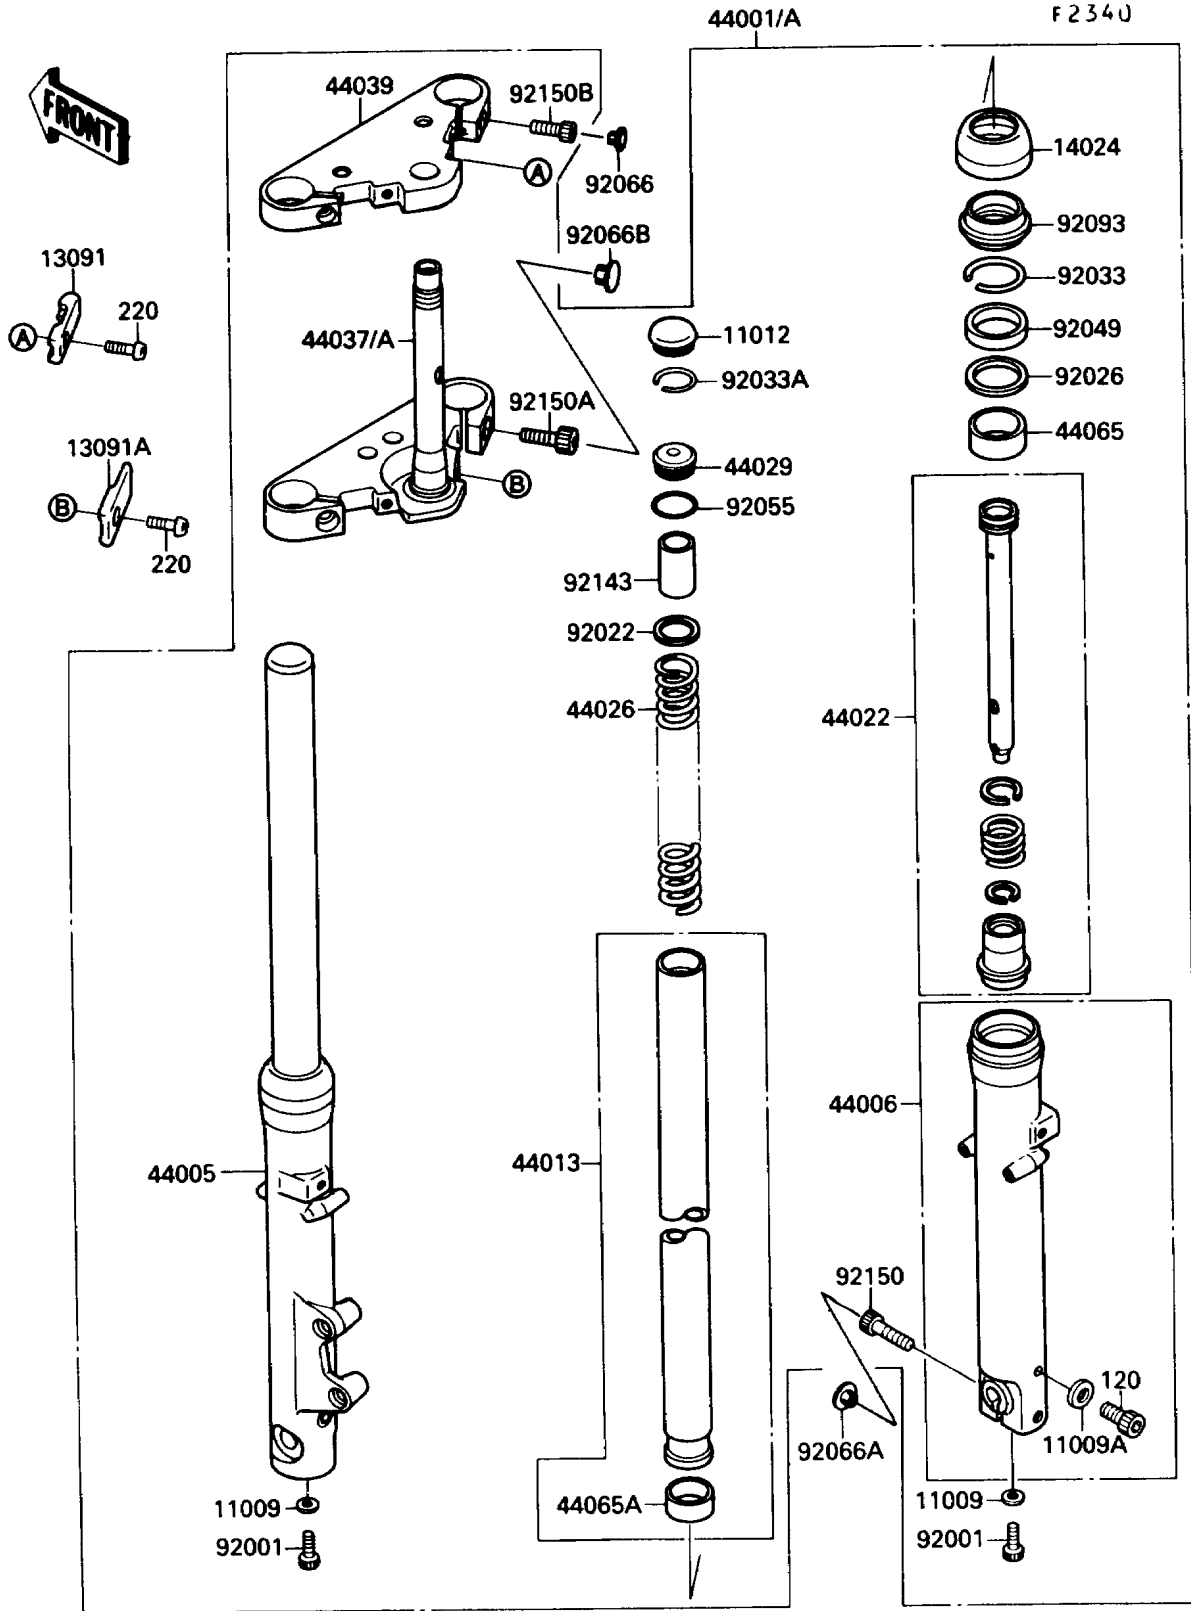

1991 Vulcan 88 PARTS DIAGRAM

Front Fork