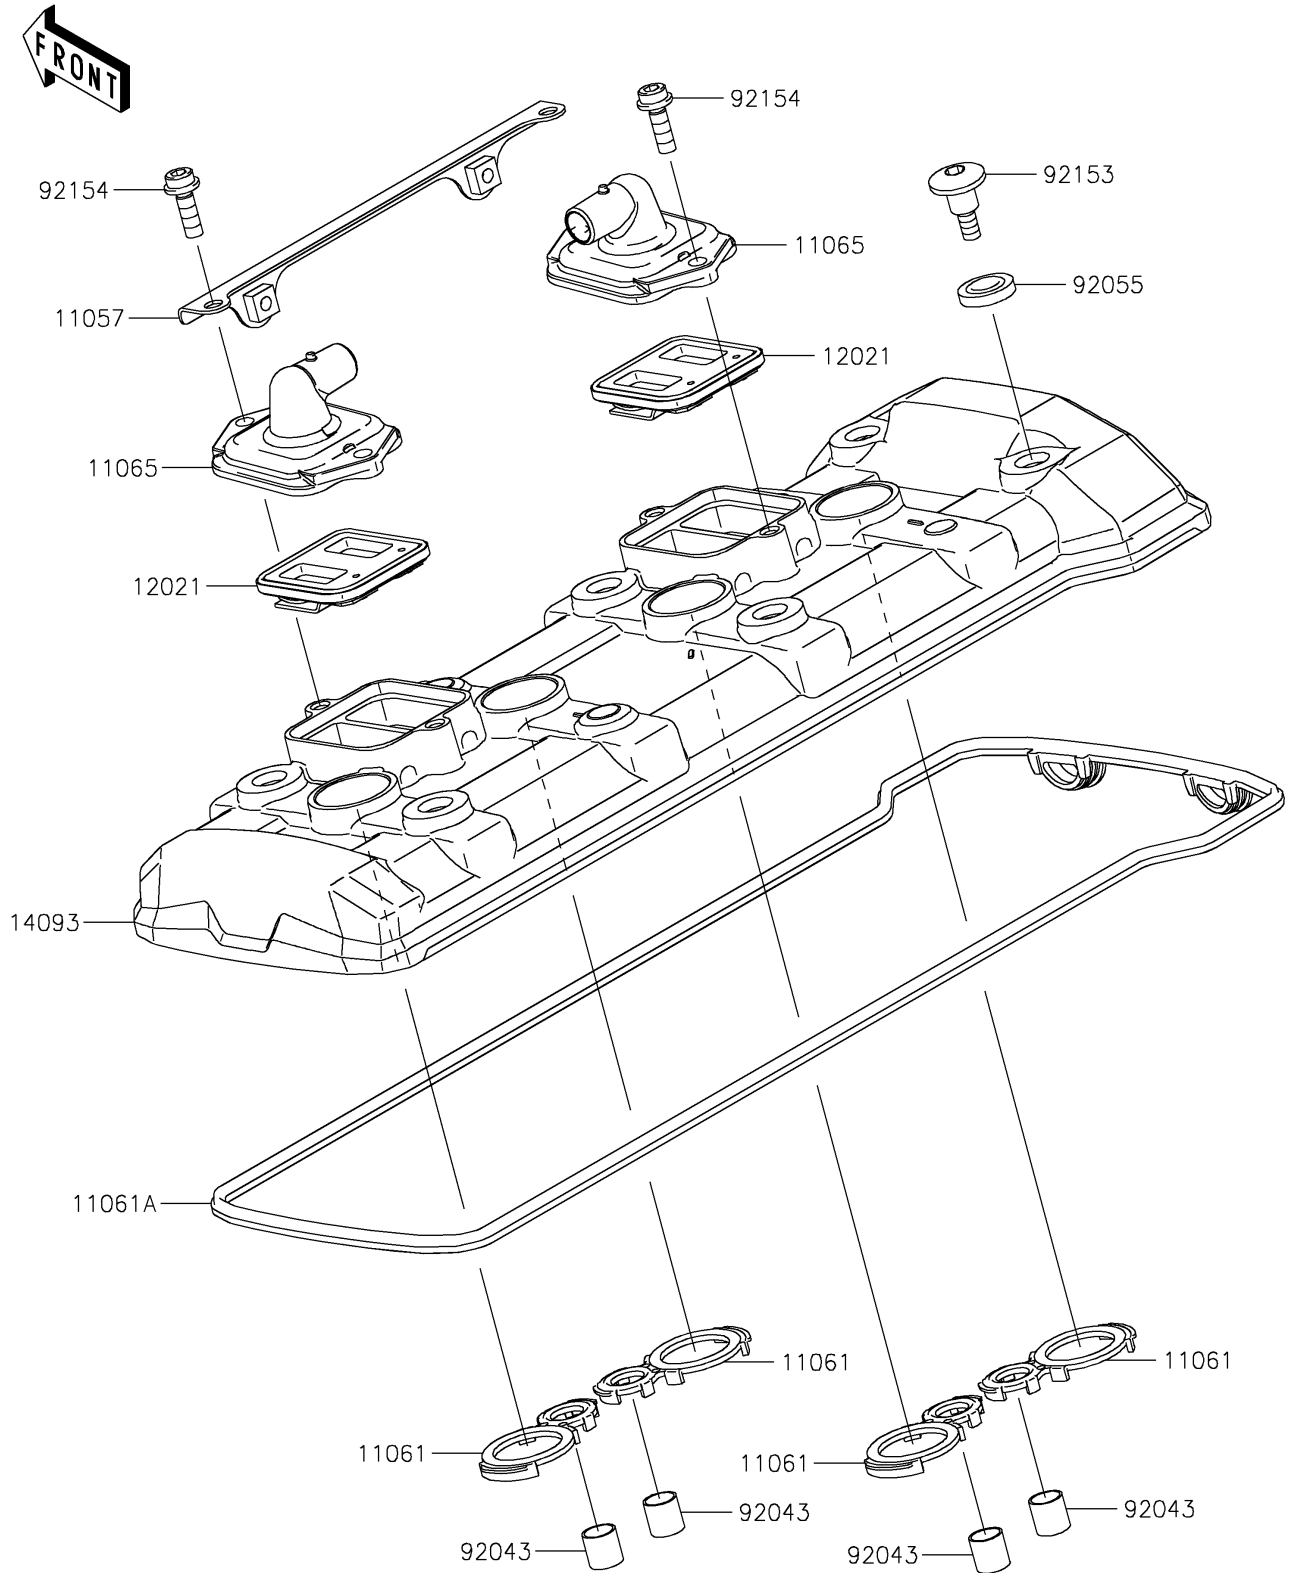

2020 Z900 ABS PARTS DIAGRAM

Cylinder Head Cover

E1112

2020 Z900 ABS PARTS LIST

Cylinder Head Cover

| ITEM NAME | PART NUMBER | QUANTITY |
|----------------------------------|-------------|----------|
| BRACKET,HEAT COVER (Ref # 11057) | 11057-0299 | 1 |
| GASKET,SPARK PLUG (Ref # 11061) | 11061-1213 | 4 |
| GASKET,HEAD (Ref # 11061A) | 11061-1214 | 1 |
| CAP,HEAD COVER (Ref # 11065) | 11065-0328 | 2 |
| VALVE-ASSY-REED (Ref # 12021) | 12021-0016 | 2 |
| COVER,HEAD (Ref # 14093) | 14093-0521 | 1 |
| PIN,10.1X12X14 (Ref # 92043) | 92043-4009 | 4 |
| RING-O (Ref # 92055) | 92055-0785 | 6 |
| BOLT,SOCKET,6X22.5 (Ref # 92153) | 92153-1779 | 6 |
| BOLT,SOCKET,6X18 (Ref # 92154) | 92154-0351 | 4 |