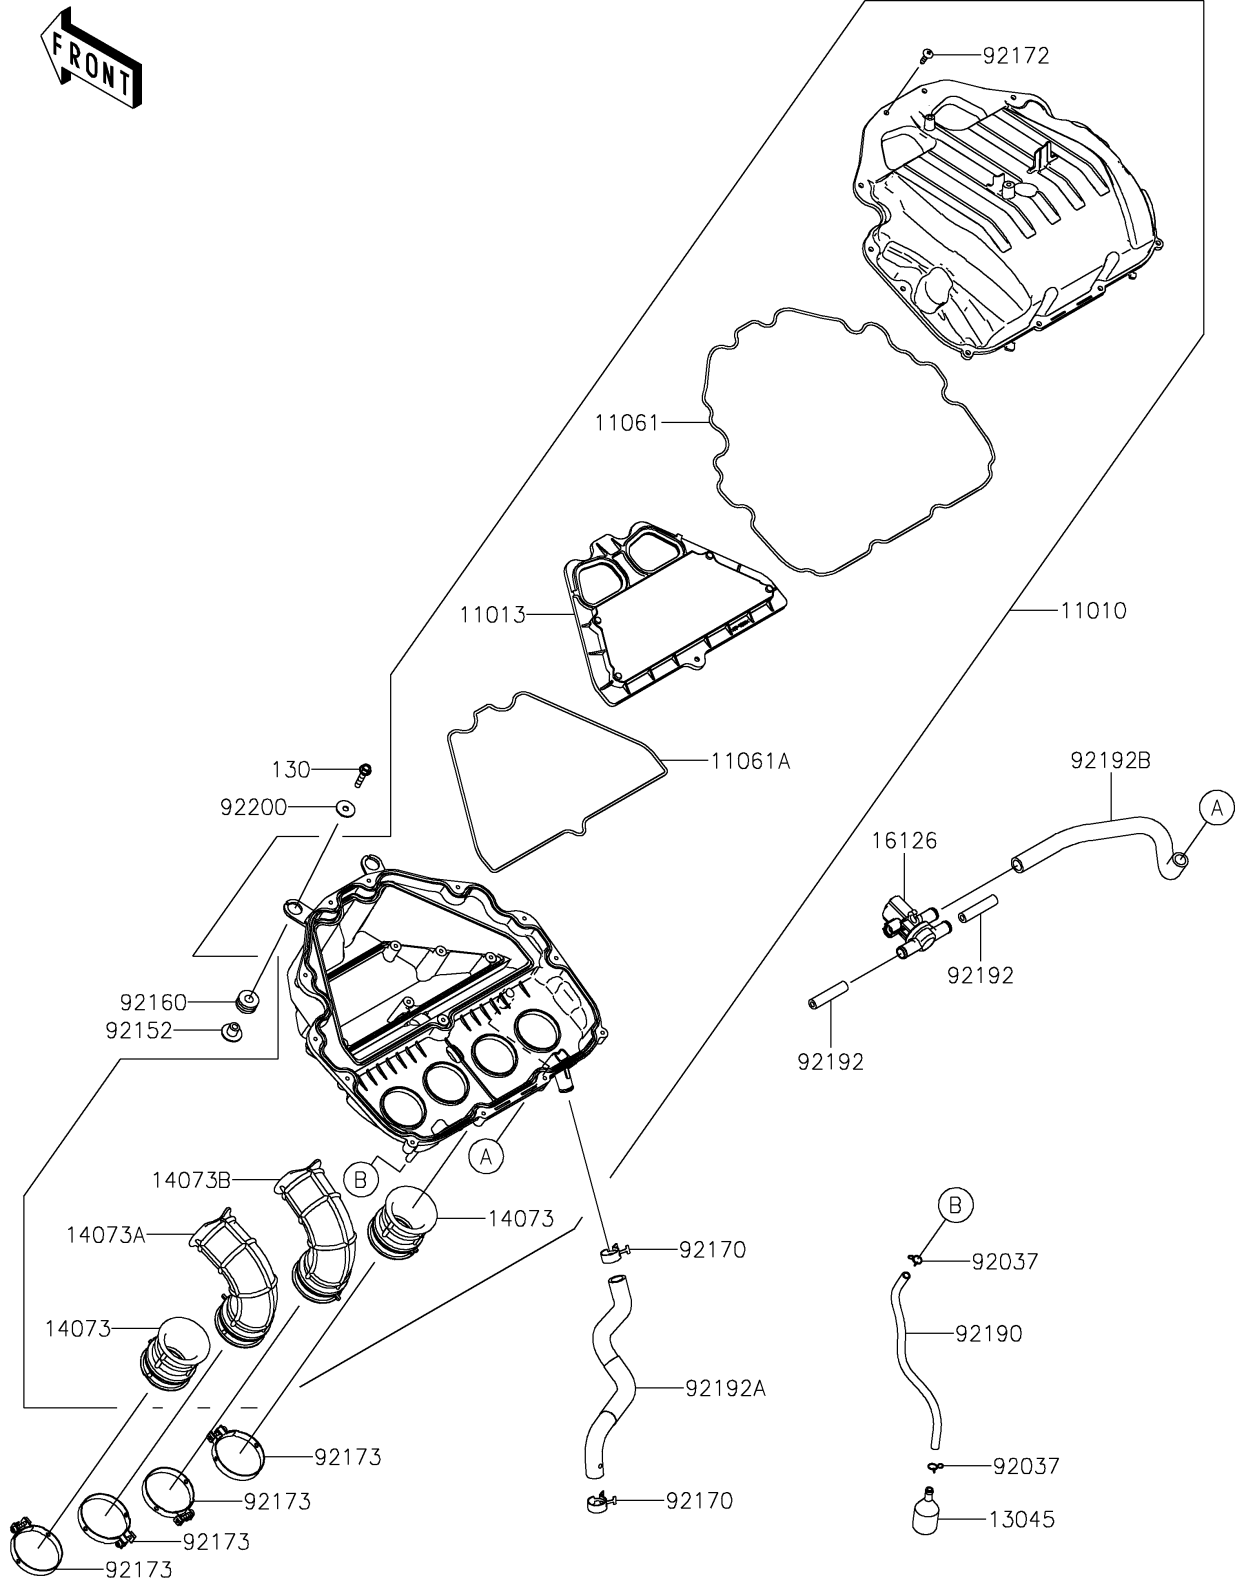

2020 Z900 ABS PARTS DIAGRAM

Air Cleaner

E1130

2020 Z900 ABS PARTS LIST

Air Cleaner

ITEM NAME	PART NUMBER	QUANTITY
FILTER-ASSY-AIR (Ref # 11010)	11010-0949	1
ELEMENT-AIR FILTER (Ref # 11013)	11013-0760	1
GASKET,CASE (Ref # 11061)	11061-1215	1
GASKET,ELEMENT (Ref # 11061A)	11061-1216	1
RECEIVER-OIL (Ref # 13045)	13045-1057	1
DUCT,#1,#4 (Ref # 14073)	14073-0943	2
DUCT,#2 (Ref # 14073A)	14073-0944	1
DUCT,#3 (Ref # 14073B)	14073-0945	1
VALVE,AIR SWITCHING (Ref # 16126)	16126-0745	1
CLAMP (Ref # 92037)	92037-1712	2
COLLAR,6.5X10.5X13.1 (Ref # 92152)	92152-0547	2
DAMPER (Ref # 92160)	92160-1162	2
CLAMP (Ref # 92170)	92170-1060	2
SCREW,TAPPING,5X20 (Ref # 92172)	92172-0483	13
CLAMP,58MM (Ref # 92173)	92173-0927	4
TUBE,6X9X300 (Ref # 92190)	92190-1253	1
TUBE,HEAD-ASWV (Ref # 92192)	92192-0843	2
TUBE,BLOWBY (Ref # 92192A)	92192-1692	1
TUBE,ASV-A/C (Ref # 92192B)	92192-1693	1
WASHER,6.5X22X1.6 (Ref # 92200)	92200-1087	2
BOLT-FLANGED,6X30 (Ref # 130)	130BB0630	2