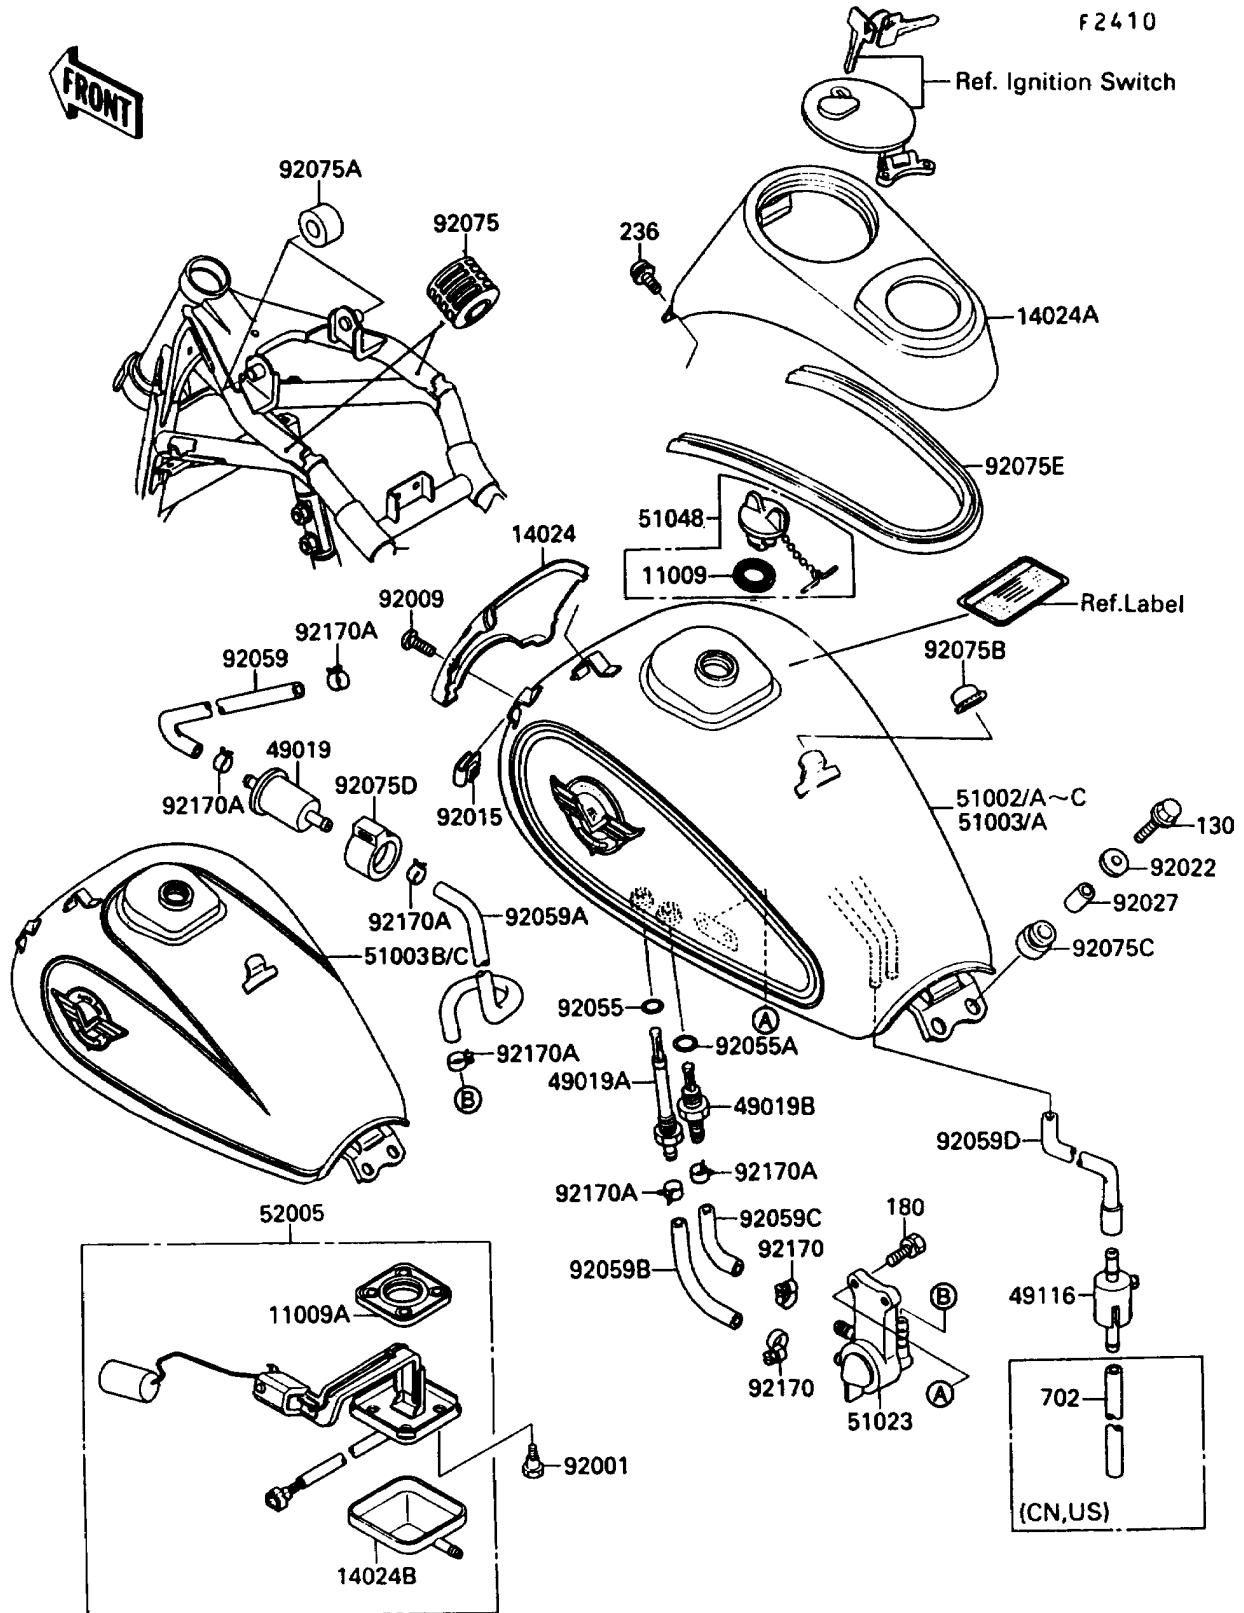

1991 Vulcan 88 PARTS DIAGRAM

Fuel Tank

1991 Vulcan 88 PARTS LIST

Fuel Tank

ITEM NAME	PART NUMBER	QUANTITY
GASKET,TANK CAP (Ref # 11009)	11009-1326	1
GASKET,FUEL GAUGE (Ref # 11009A)	11009-1656	1
COVER,FUEL TANK,FR (Ref # 14024)	14024-1453	1
COVER,FUEL TANK,UPP (Ref # 14024A)	14024-1614	1
COVER,FUEL GAUGE (Ref # 14024B)	14025-1536	1
FILTER-FUEL (Ref # 49019)	49019-1055	1
FILTER-FUEL,"ON" (Ref # 49019A)	49019-1056	1
FILTER-FUEL,"RES" (Ref # 49019B)	49019-1057	1
VALVE-ASSY,BREATHER (Ref # 49116)	49116-1063	1
TANK-COMP-FUEL,EBONY/GRAY (Ref # 51003B)	51003-5092-FG	1
TANK-COMP-FUEL,EBONY/GRAY (Ref # 51003C)	51003-5093-FG	1
TAP-ASSY,FUEL (Ref # 51023)	51023-1136	1
CAP-ASSY-TANK,FUEL (Ref # 51048)	51048-1094	1
GAUGE,FUEL (Ref # 52005)	52005-1084	1
BOLT,FUEL GAUGE (Ref # 92001)	92001-1705	4
SCREW,5X10 (Ref # 92009)	92009-1335	2
NUT,CLAMP,5MM (Ref # 92015)	92015-1677	2
WASHER,6.5X20X1.6 (Ref # 92022)	92022-125	2
COLLAR,6.8X10X14.5 (Ref # 92027)	92027-156	2
RING-O,ID=9.5 (Ref # 92055)	92055-1386	1
RING-O,11.5X1.5 (Ref # 92055A)	92055-1387	1
TUBE (Ref # 92059)	92059-1785	1
TUBE (Ref # 92059A)	92059-1786	1
TUBE,"ON" (Ref # 92059B)	92059-1818	1
TUBE,"RES" (Ref # 92059C)	92059-1819	1
TUBE (Ref # 92059D)	92059-1854	1
DAMPER,FUEL TANK (Ref # 92075)	92075-084	2
DAMPER,FUEL TANK,FR (Ref # 92075A)	92075-1115	2
DAMPER (Ref # 92075B)	92075-1445	1

1991 Vulcan 88 PARTS LIST

Fuel Tank

ITEM NAME	PART NUMBER	QUANTITY
DAMPER (Ref # 92075C)	92075-167	2
DAMPER,FUEL FILTER (Ref # 92075D)	92075-1853	1
DAMPER,FUEL TANK COVER (Ref # 92075E)	92075-1933	1
CLAMP,TUBE (Ref # 92170)	92170-1038	2
CLAMP (Ref # 92170A)	92170-2043	6
BOLT-FLANGED,6X25 (Ref # 130)	130B0625	2
BOLT-UPSET-WS (Ref # 180)	180B0608	2
SCREW-PAN-WSP-CROS,5X10 (Ref # 236)	236B0510	2
TUBE-RUBBER,5X8X550 (Ref # 702)	702A05550	1