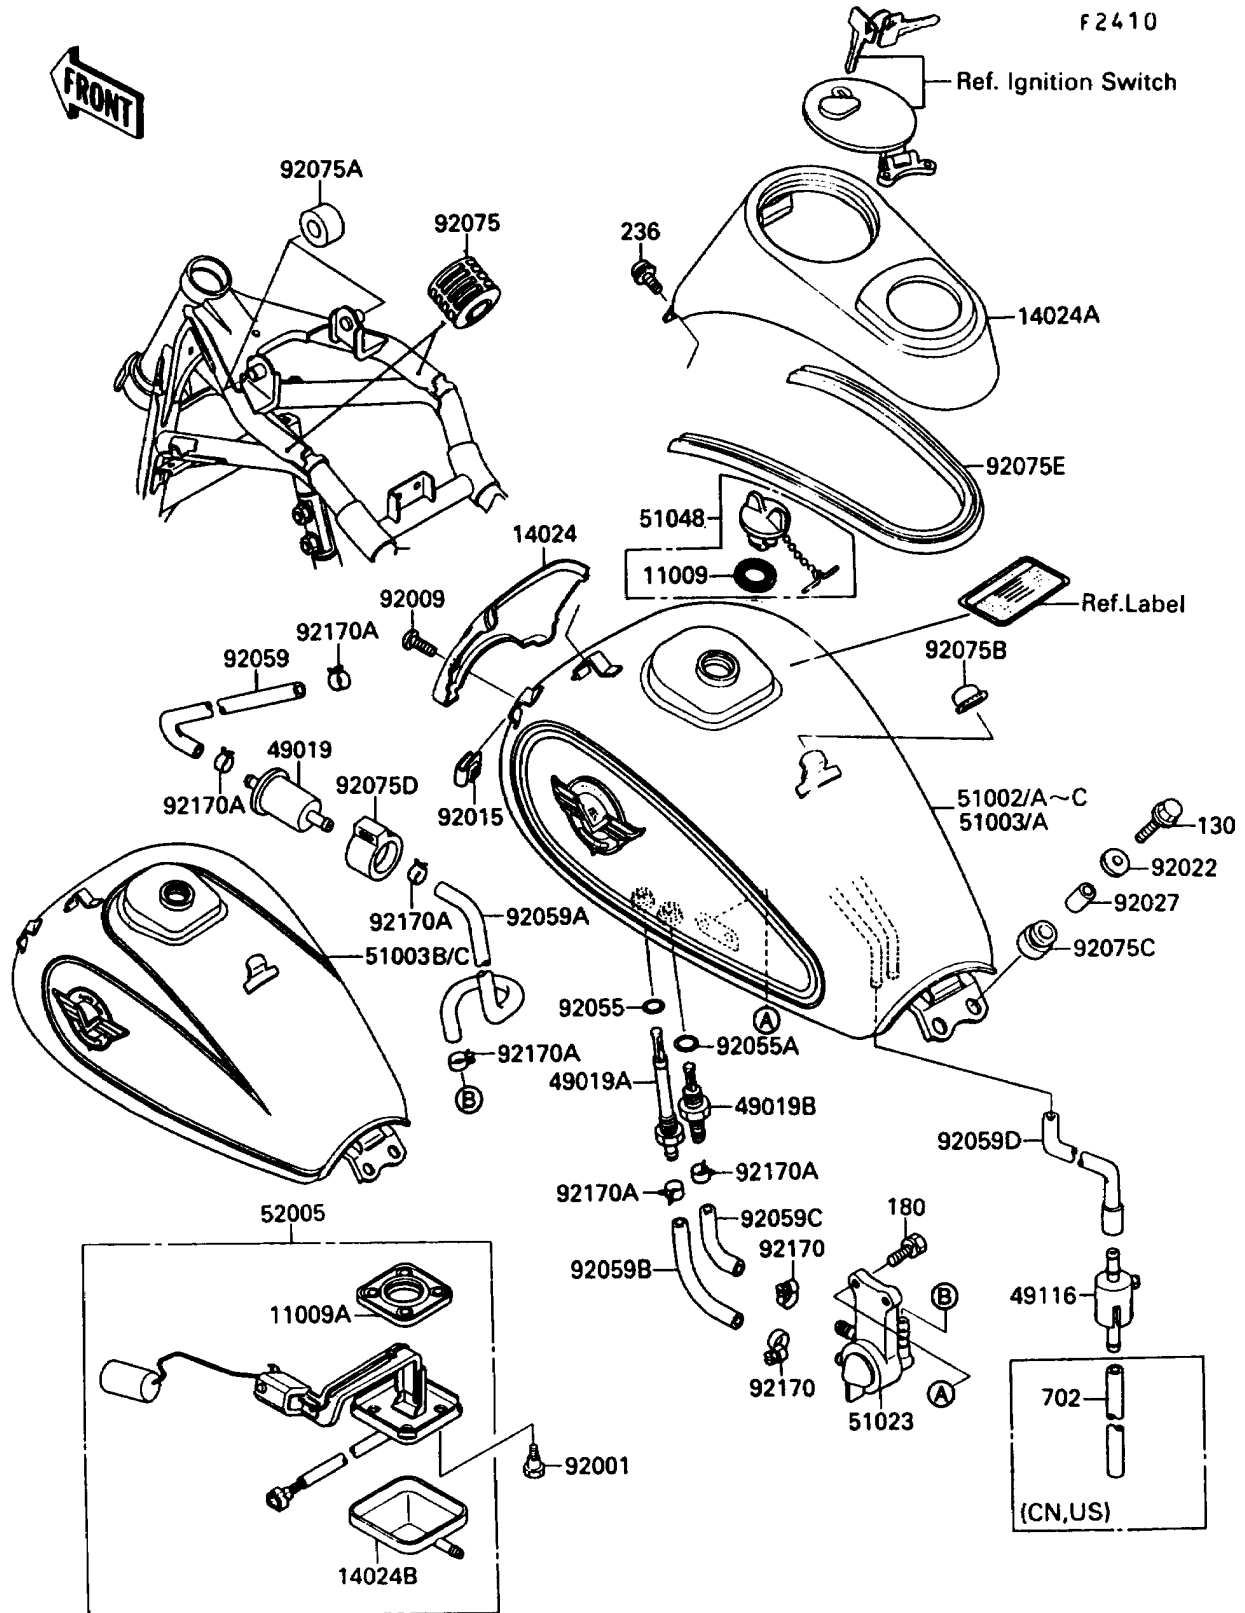

1991 Vulcan 88 PARTS DIAGRAM

Fuel Tank

1991 Vulcan 88 PARTS LIST

Fuel Tank

ITEM NAME	PART NUMBER	QUANTITY
GASKET,TANK CAP (Ref # 11009)	11009-1326	1
GASKET,FUEL GAUGE (Ref # 11009A)	11009-1656	1
COVER,FUEL TANK,FR (Ref # 14024)	14024-1453	1
COVER,FUEL TANK,UPP (Ref # 14024A)	14024-1614	1
COVER,FUEL GAUGE (Ref # 14024B)	14025-1536	1
FILTER-FUEL (Ref # 49019)	49019-1055	1
FILTER-FUEL,"ON" (Ref # 49019A)	49019-1056	1
FILTER-FUEL,"RES" (Ref # 49019B)	49019-1057	1
VALVE-ASSY,BREATHER (Ref # 49116)	49116-1063	1
TANK-COMP-FUEL,EBONY/GRAY (Ref # 51003B)	51003-5092-FG	1
TANK-COMP-FUEL,EBONY/GRAY (Ref # 51003C)	51003-5093-FG	1
TAP-ASSY,FUEL (Ref # 51023)	51023-1136	1
CAP-ASSY-TANK,FUEL (Ref # 51048)	51048-1094	1
GAUGE,FUEL (Ref # 52005)	52005-1084	1
BOLT,FUEL GAUGE (Ref # 92001)	92001-1705	4
SCREW,5X10 (Ref # 92009)	92009-1335	2
NUT,CLAMP,5MM (Ref # 92015)	92015-1677	2
WASHER,6.5X20X1.6 (Ref # 92022)	92022-125	2
COLLAR,6.8X10X14.5 (Ref # 92027)	92027-156	2
RING-O,ID=9.5 (Ref # 92055)	92055-1386	1
RING-O,11.5X1.5 (Ref # 92055A)	92055-1387	1
TUBE (Ref # 92059)	92059-1785	1
TUBE (Ref # 92059A)	92059-1786	1
TUBE,"ON" (Ref # 92059B)	92059-1818	1
TUBE,"RES" (Ref # 92059C)	92059-1819	1
TUBE (Ref # 92059D)	92059-1854	1
DAMPER,FUEL TANK (Ref # 92075)	92075-084	2
DAMPER,FUEL TANK,FR (Ref # 92075A)	92075-1115	2
DAMPER (Ref # 92075B)	92075-1445	1

1991 Vulcan 88 PARTS LIST

Fuel Tank

ITEM NAME	PART NUMBER	QUANTITY
DAMPER (Ref # 92075C)	92075-167	2
DAMPER,FUEL FILTER (Ref # 92075D)	92075-1853	1
DAMPER,FUEL TANK COVER (Ref # 92075E)	92075-1933	1
CLAMP,TUBE (Ref # 92170)	92170-1038	2
CLAMP (Ref # 92170A)	92170-2043	6
BOLT-FLANGED,6X25 (Ref # 130)	130B0625	2
BOLT-UPSET-WS (Ref # 180)	180B0608	2
SCREW-PAN-WSP-CROS,5X10 (Ref # 236)	236B0510	2
TUBE-RUBBER,5X8X550 (Ref # 702)	702A05550	1