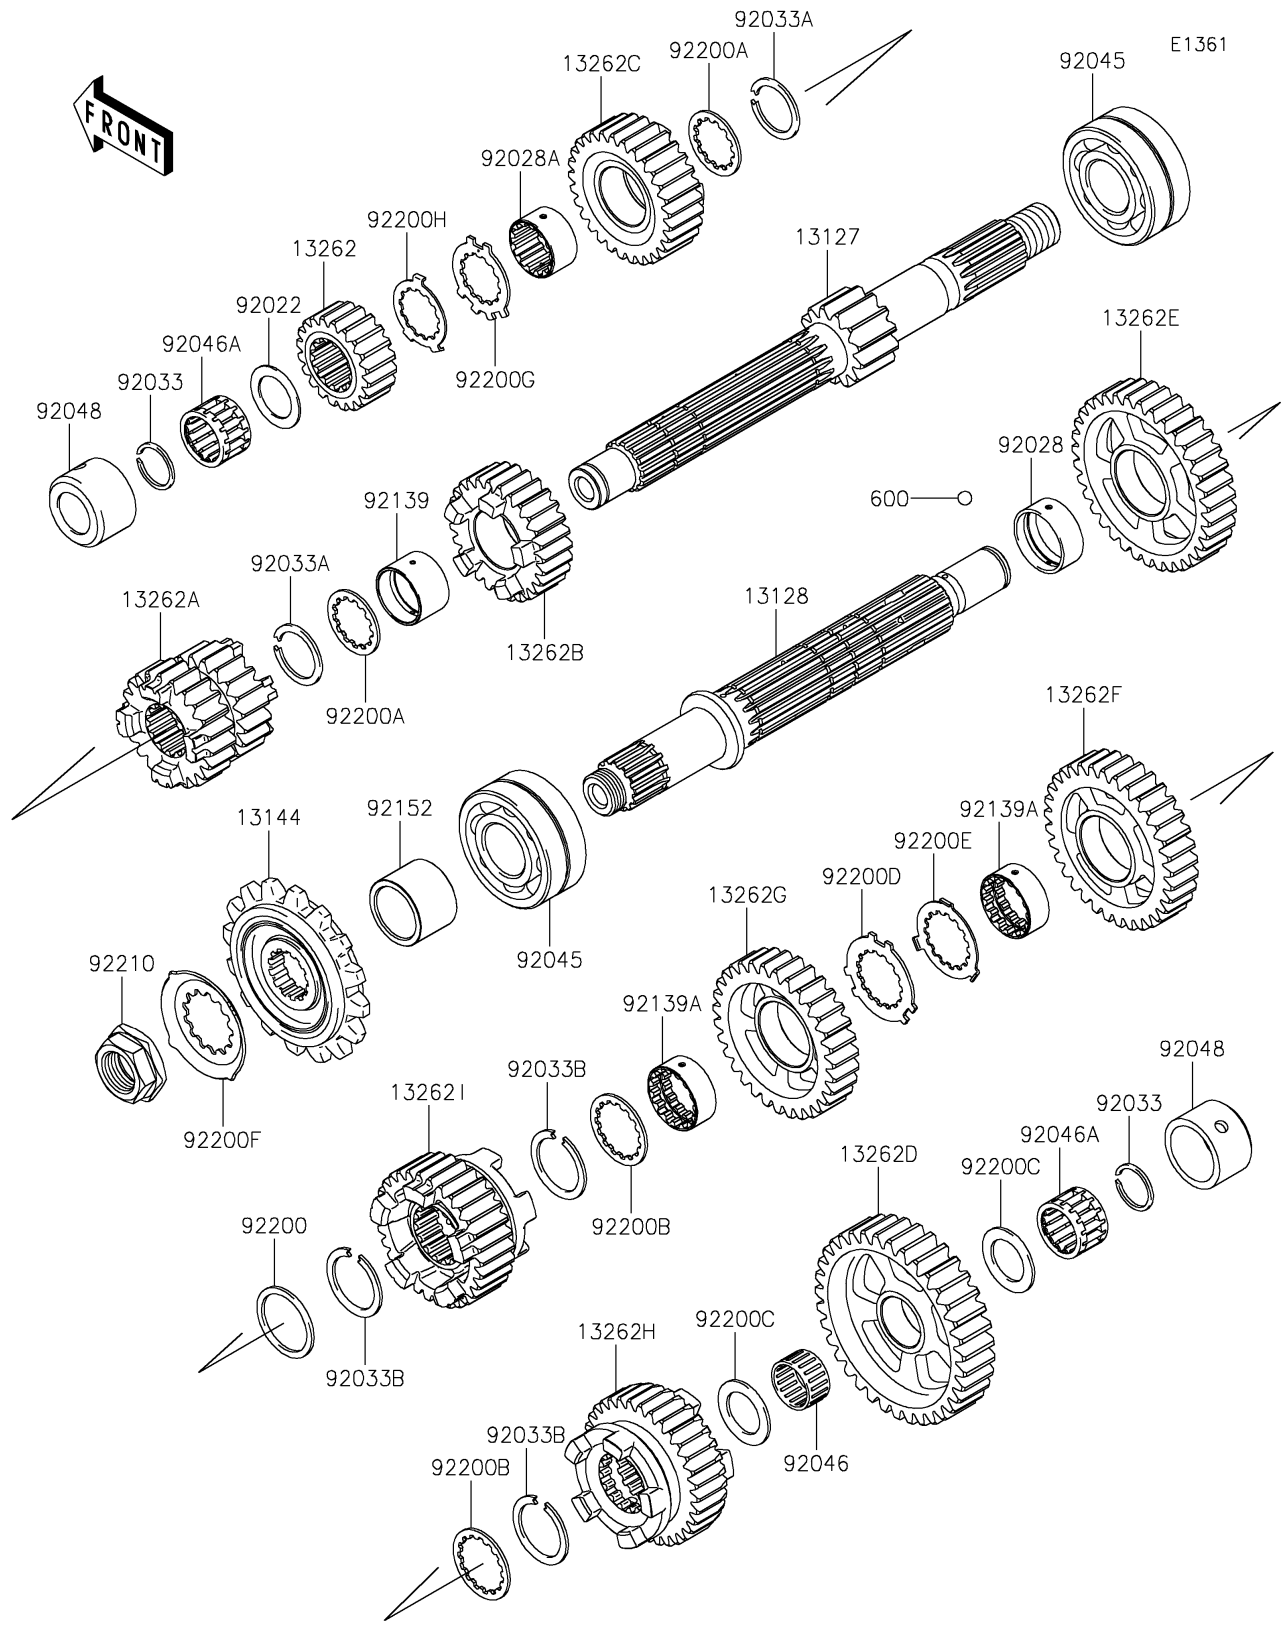

# 2020 Z900 ABS PARTS DIAGRAM

Transmission

## 2020 Z900 ABS PARTS LIST

### Transmission

ITEM NAME	PART NUMBER	QUANTITY
SHAFT-TRANSMISSION INPUT,13T (Ref # 13127)	13127-0674	1
SHAFT-TRANSMISSION OUTPUT (Ref # 13128)	13128-0698	1
SPROCKET-OUTPUT,15T (Ref # 13144)	13144-0579	1
GEAR,INPUT 2ND,17T (Ref # 13262)	13262-1233	1
GEAR,INPUT 3RD&4TH,20T&22T (Ref # 13262A)	13262-1234	1
GEAR,INPUT 5TH,27T (Ref # 13262B)	13262-1235	1
GEAR,INPUT 6TH,29T (Ref # 13262C)	13262-1236	1
GEAR,OUTPUT LOW,35T (Ref # 13262D)	13262-1237	1
GEAR,OUTPUT 2ND,35T (Ref # 13262E)	13262-1238	1
GEAR,OUTPUT 3RD,33T (Ref # 13262F)	13262-1239	1
GEAR,OUTPUT 4TH,31T (Ref # 13262G)	13262-1240	1
GEAR,OUTPUT 5TH,33T (Ref # 13262H)	13262-1241	1
GEAR,OUTPUT 6TH,30T (Ref # 13262I)	13262-1242	1
WASHER,20.5X30X1,STEEL (Ref # 92022)	92022-112	1
BUSHING,OUTPUT,2ND (Ref # 92028)	92028-1739	1
BUSHING,INPUT TOP GEAR (Ref # 92028A)	92028-1915	1
RING-SNAP,20MM (Ref # 92033)	92033-015	2
RING-SNAP,24MM (Ref # 92033A)	92033-026	2
RING-SNAP,T=1.5 (Ref # 92033B)	92033-1249	3
BEARING-BALL,DAC2557NSSH (Ref # 92045)	92045-0003	2
BEARING-NEEDLE,K20X24X13 (Ref # 92046)	92046-1219	1
BEARING-NEEDLE,PK20X27X17X3 (Ref # 92046A)	92046-1303	2
RACE (Ref # 92048)	92048-0016	2
BUSHING,25X28X17.8 (Ref # 92139)	92139-0280	1
BUSHING,OUTPUT,3RD&4TH (Ref # 92139A)	92139-0281	2
COLLAR,SPROCKET (Ref # 92152)	92152-2263	1
WASHER,28.1X34.0X1.6 (Ref # 92200)	92200-0228	1
WASHER,25.2X31.0X1.5 (Ref # 92200A)	92200-1239	2
WASHER,28.5X34.0X1.5 (Ref # 92200B)	92200-1240	2

### Transmission

ITEM NAME	PART NUMBER	QUANTITY
WASHER,20.5X31X1.5 (Ref # 92200C)	92200-1375	2
WASHER,25.8X40.5X1.5 (Ref # 92200D)	92200-1522	1
WASHER,25.2X37.0X1.0 (Ref # 92200E)	92200-1523	1
WASHER (Ref # 92200F)	92200-1720	1
WASHER,22.6X34.2X1.5 (Ref # 92200G)	92200-1941	1
WASHER,22X32X1 (Ref # 92200H)	92200-1942	1
NUT,20MM (Ref # 92210)	92210-0850	1
BALL-STEEL,5/32 (Ref # 600)	600A0500	3