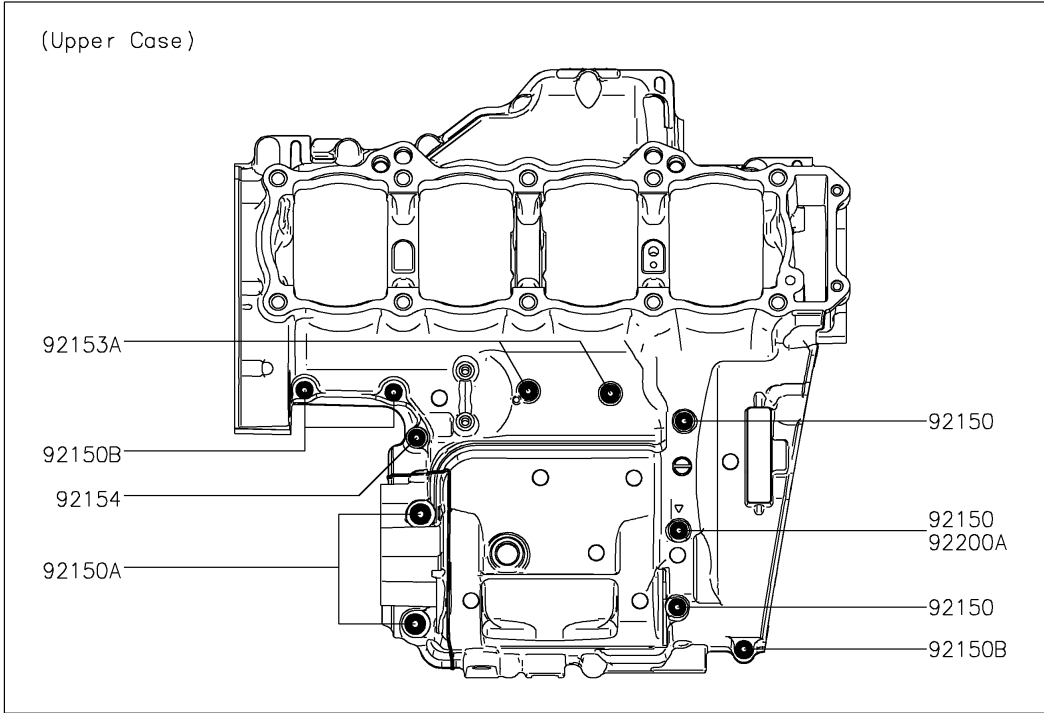

2020 Z900 ABS PARTS DIAGRAM

Crankcase Bolt Pattern

E1412

2020 Z900 ABS PARTS LIST

Crankcase Bolt Pattern

ITEM NAME	PART NUMBER	QUANTITY
BOLT,FLANGED,7X85 (Ref # 92150)	92150-1251	3
BOLT,8X70 (Ref # 92150A)	92150-1483	2
BOLT,6X40 (Ref # 92150B)	92150-1794	3
BOLT,FLANGED,7X45 (Ref # 92151)	92151-1539	8
BOLT,FLANGED,7X60 (Ref # 92153)	92153-1045	1
BOLT,FLANGED,6X68 (Ref # 92153A)	92153-1637	2
BOLT,FLANGED,7X50 (Ref # 92154)	92154-0372	3
BOLT,FLANGED,9X100 (Ref # 92154A)	92154-2639	4
BOLT,FLANGED,9X90 (Ref # 92154B)	92154-2640	6
WASHER,9.2X19X2.3 (Ref # 92200)	92200-0115	10
WASHER (Ref # 92200A)	92200-0556	2