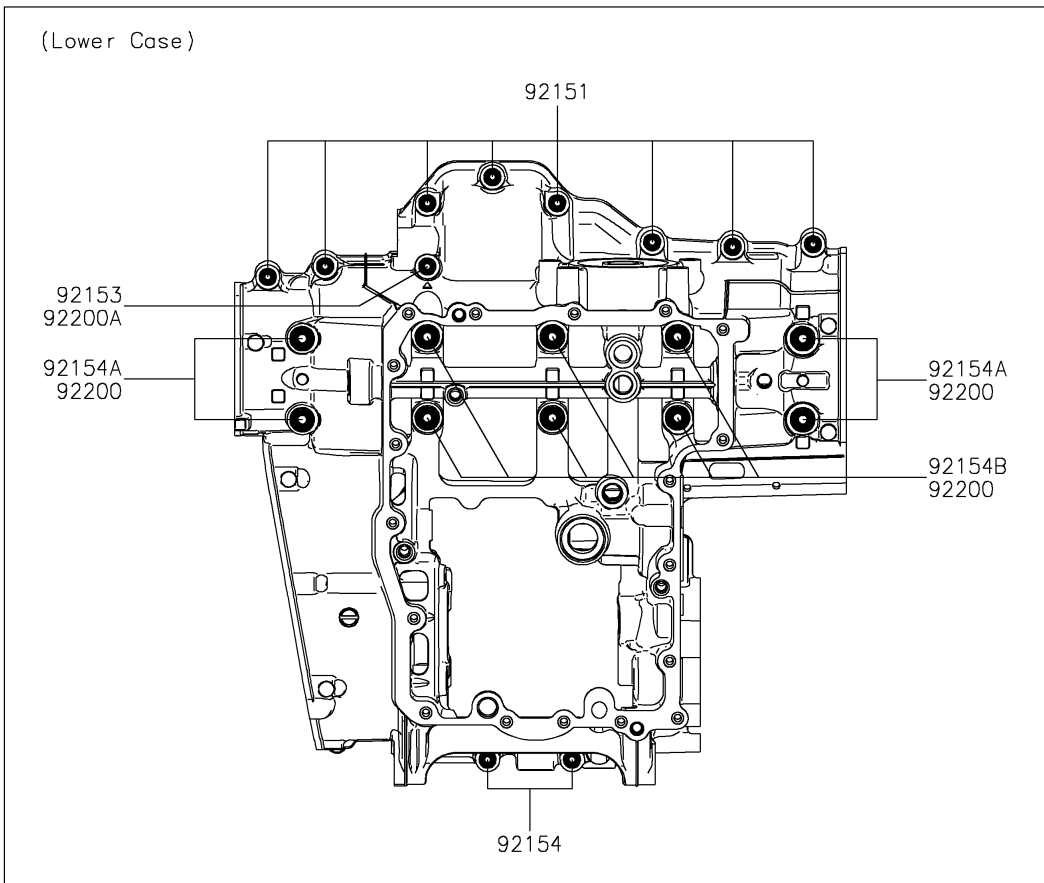

2020 Z900 ABS PARTS DIAGRAM

Crankcase Bolt Pattern

E1412

2020 Z900 ABS PARTS LIST

Crankcase Bolt Pattern

ITEM NAME	PART NUMBER	QUANTITY
BOLT,FLANGED,7X85 (Ref # 92150)	92150-1251	3
BOLT,8X70 (Ref # 92150A)	92150-1483	2
BOLT,6X40 (Ref # 92150B)	92150-1794	3
BOLT,FLANGED,7X45 (Ref # 92151)	92151-1539	8
BOLT,FLANGED,7X60 (Ref # 92153)	92153-1045	1
BOLT,FLANGED,6X68 (Ref # 92153A)	92153-1637	2
BOLT,FLANGED,7X50 (Ref # 92154)	92154-0372	3
BOLT,FLANGED,9X100 (Ref # 92154A)	92154-2639	4
BOLT,FLANGED,9X90 (Ref # 92154B)	92154-2640	6
WASHER,9.2X19X2.3 (Ref # 92200)	92200-0115	10
WASHER (Ref # 92200A)	92200-0556	2