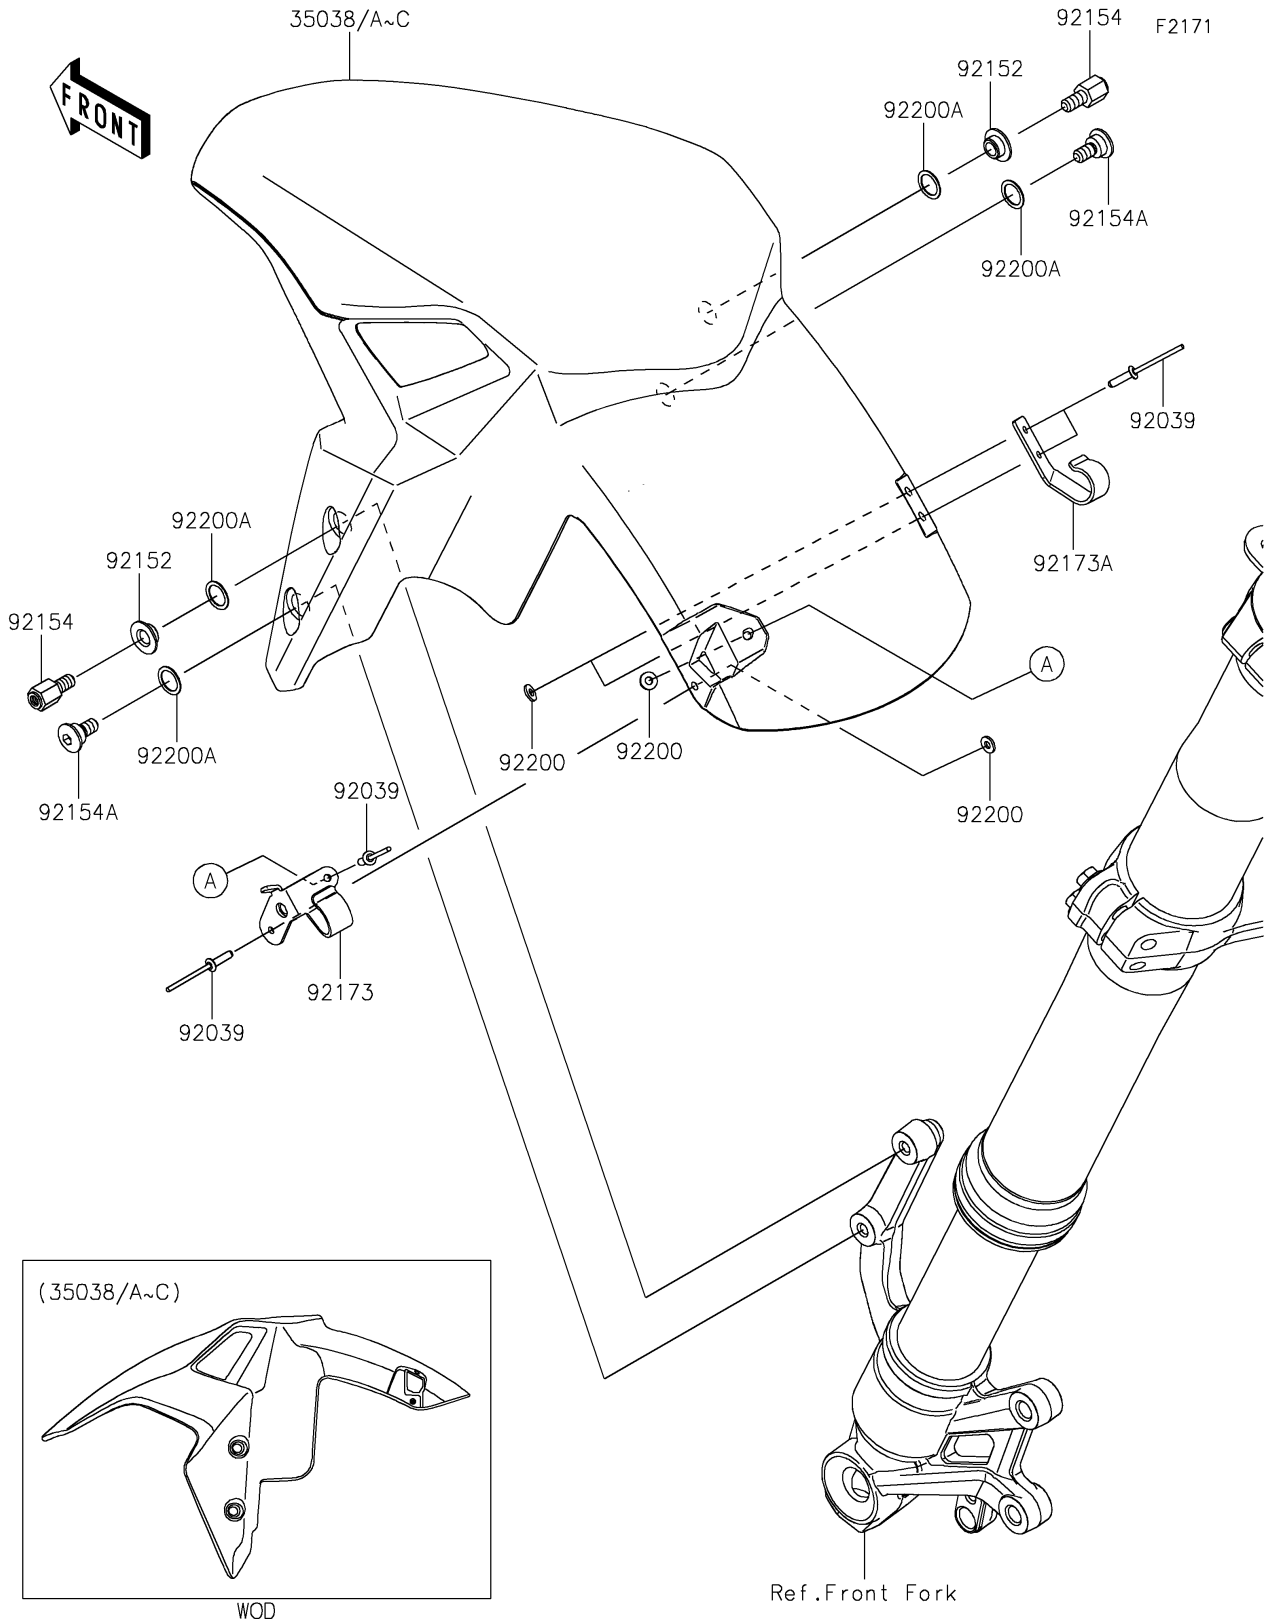

2020 Z900 ABS PARTS DIAGRAM

Front Fender(s)

2020 Z900 ABS PARTS LIST

Front Fender(s)

ITEM NAME	PART NUMBER	QUANTITY
FENDER-FRONT,M.M.F.SILVER (Ref # 35038A)	35038-0023-60S	1
RIVET (Ref # 92039)	92039-0752	4
COLLAR,6.5X10X5.3 (Ref # 92152)	92152-1863	2
BOLT,6MM (Ref # 92154)	92154-0746	2
BOLT,SOCKET,6X15 (Ref # 92154A)	92154-2660	2
CLAMP,LH (Ref # 92173)	92173-1600	1
CLAMP,RH (Ref # 92173A)	92173-1601	1
WASHER,3.5X8X1 (Ref # 92200)	92200-1251	4
WASHER,10.4X14X0.5 (Ref # 92200A)	92200-1880	4