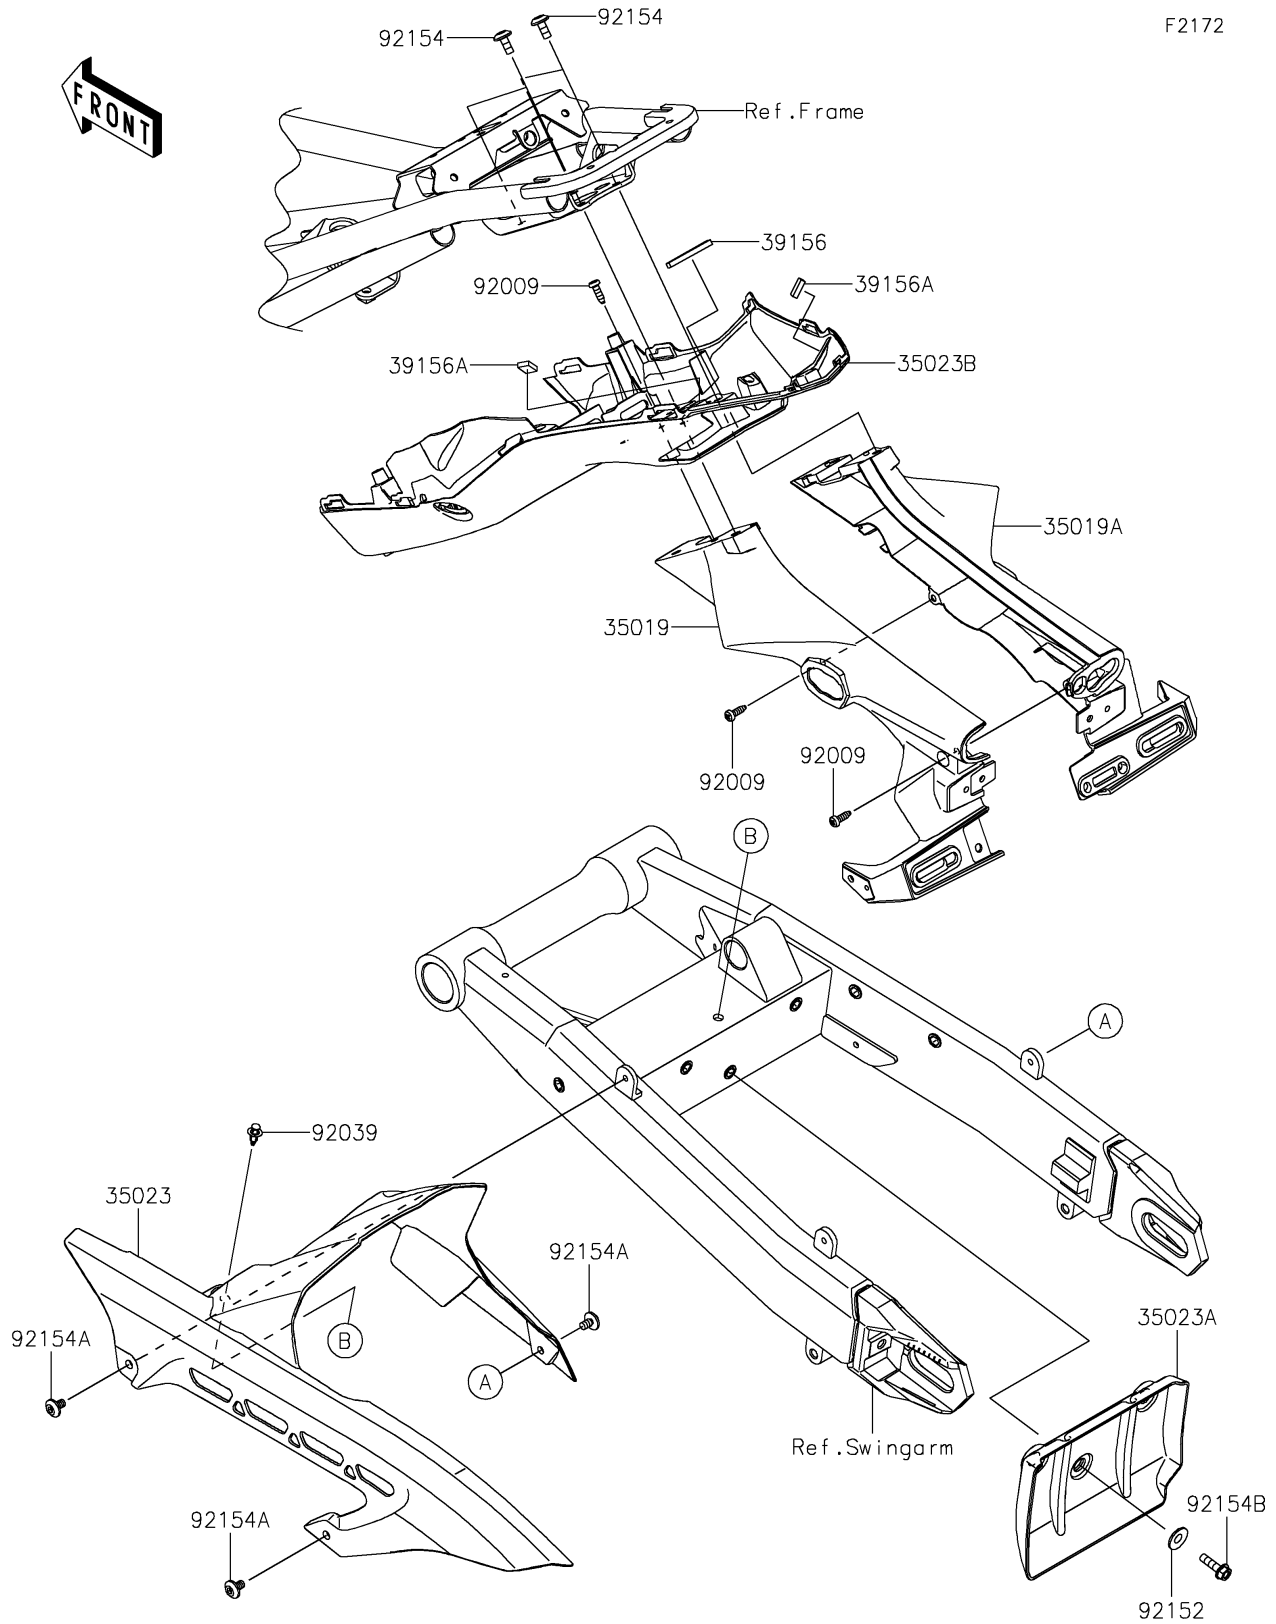

2020 Z900 ABS PARTS DIAGRAM

Rear Fender(s)

F2172

2020 Z900 ABS PARTS LIST

Rear Fender(s)

| ITEM NAME | PART NUMBER | QUANTITY |
|--------------------------------------|-------------|----------|
| FLAP,RR,LH (Ref # 35019) | 35019-0677 | 1 |
| FLAP,RR,RH (Ref # 35019A) | 35019-0678 | 1 |
| FENDER-REAR,INNER (Ref # 35023) | 35023-0421 | 1 |
| FENDER-REAR,INNER,LWR (Ref # 35023A) | 35023-0432 | 1 |
| FENDER-REAR (Ref # 35023B) | 35023-0474 | 1 |
| PAD,4X44X5 (Ref # 39156) | 39156-2179 | 1 |
| PAD,10X15X4 (Ref # 39156A) | 39156-2180 | 2 |
| SCREW,TAPPING,5X16 (Ref # 92009) | 92009-1984 | 3 |
| RIVET (Ref # 92039) | 92039-0086 | 1 |
| COLLAR,6.8X20X4.6 (Ref # 92152) | 92152-2432 | 3 |
| BOLT,SOCKET,6X14 (Ref # 92154) | 92154-0745 | 4 |
| BOLT,SOCKET,6X10 (Ref # 92154A) | 92154-2667 | 3 |
| BOLT,FLANGED,6X22 (Ref # 92154B) | 92154-4036 | 3 |