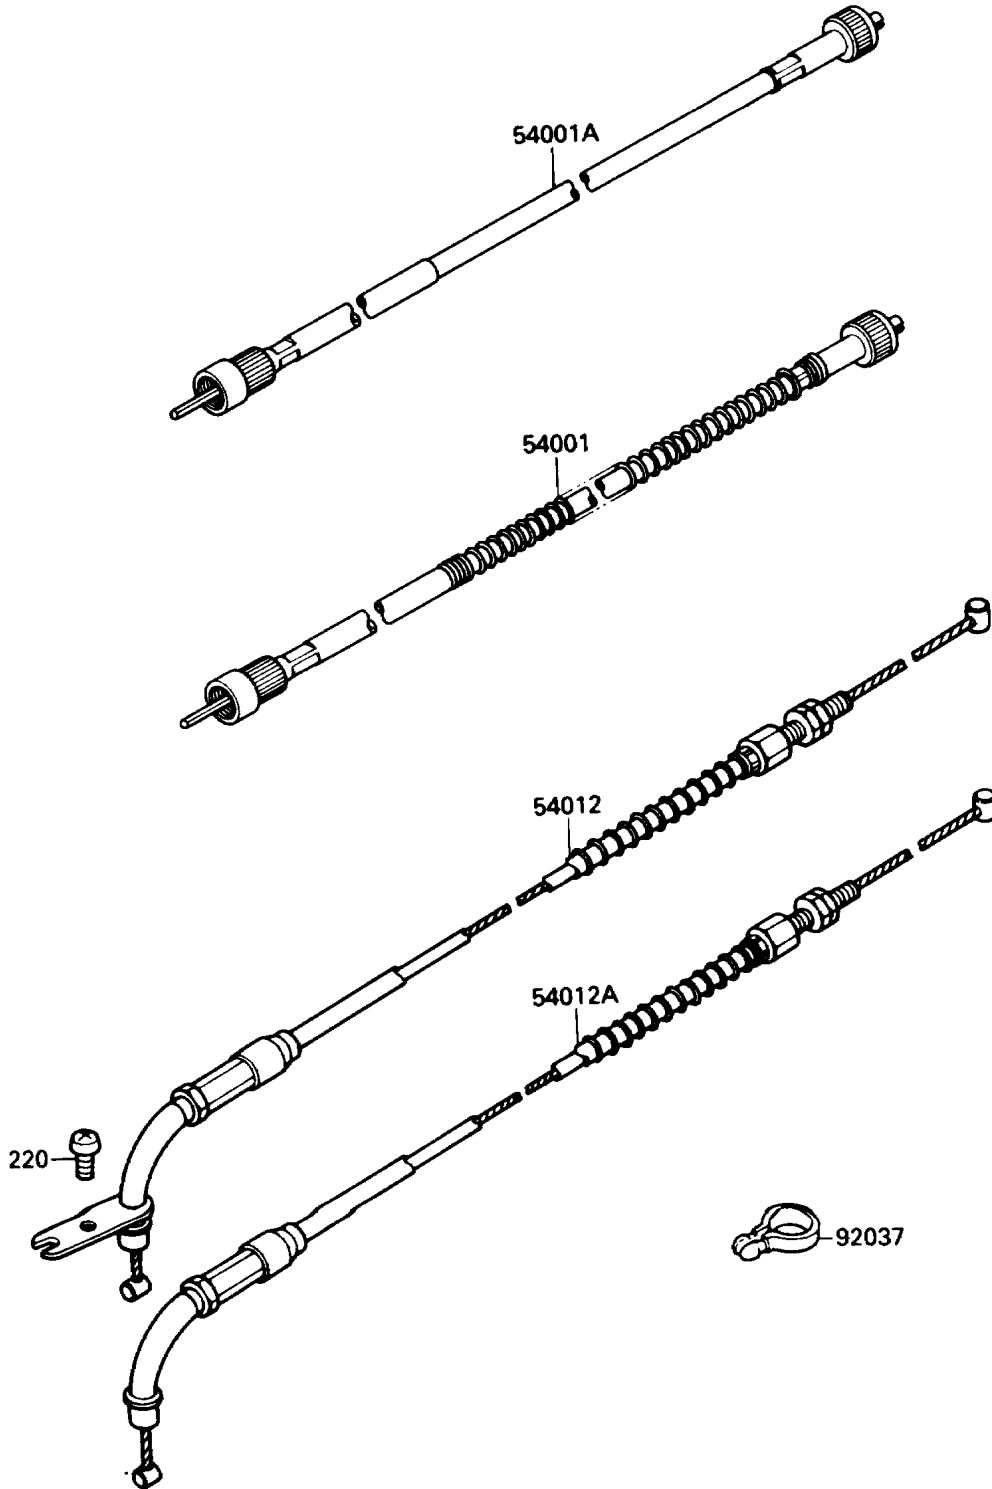

# 1988 Vulcan 88 PARTS DIAGRAM

Cable

F2540

# 1988 Vulcan 88 PARTS LIST

## Cable

ITEM NAME	PART NUMBER	QUANTITY
CABLE-SPEEDOMETER (Ref # 54001A)	54001-1143	1
CABLE-THROTTLE,OPENING (Ref # 54012)	54012-1319	1
CABLE-THROTTLE,CLOSING (Ref # 54012A)	54012-1320	1
CLAMP,HOSE (Ref # 92037)	92037-1827	2
SCREW-PAN-CROS (Ref # 220)	220C0514	1