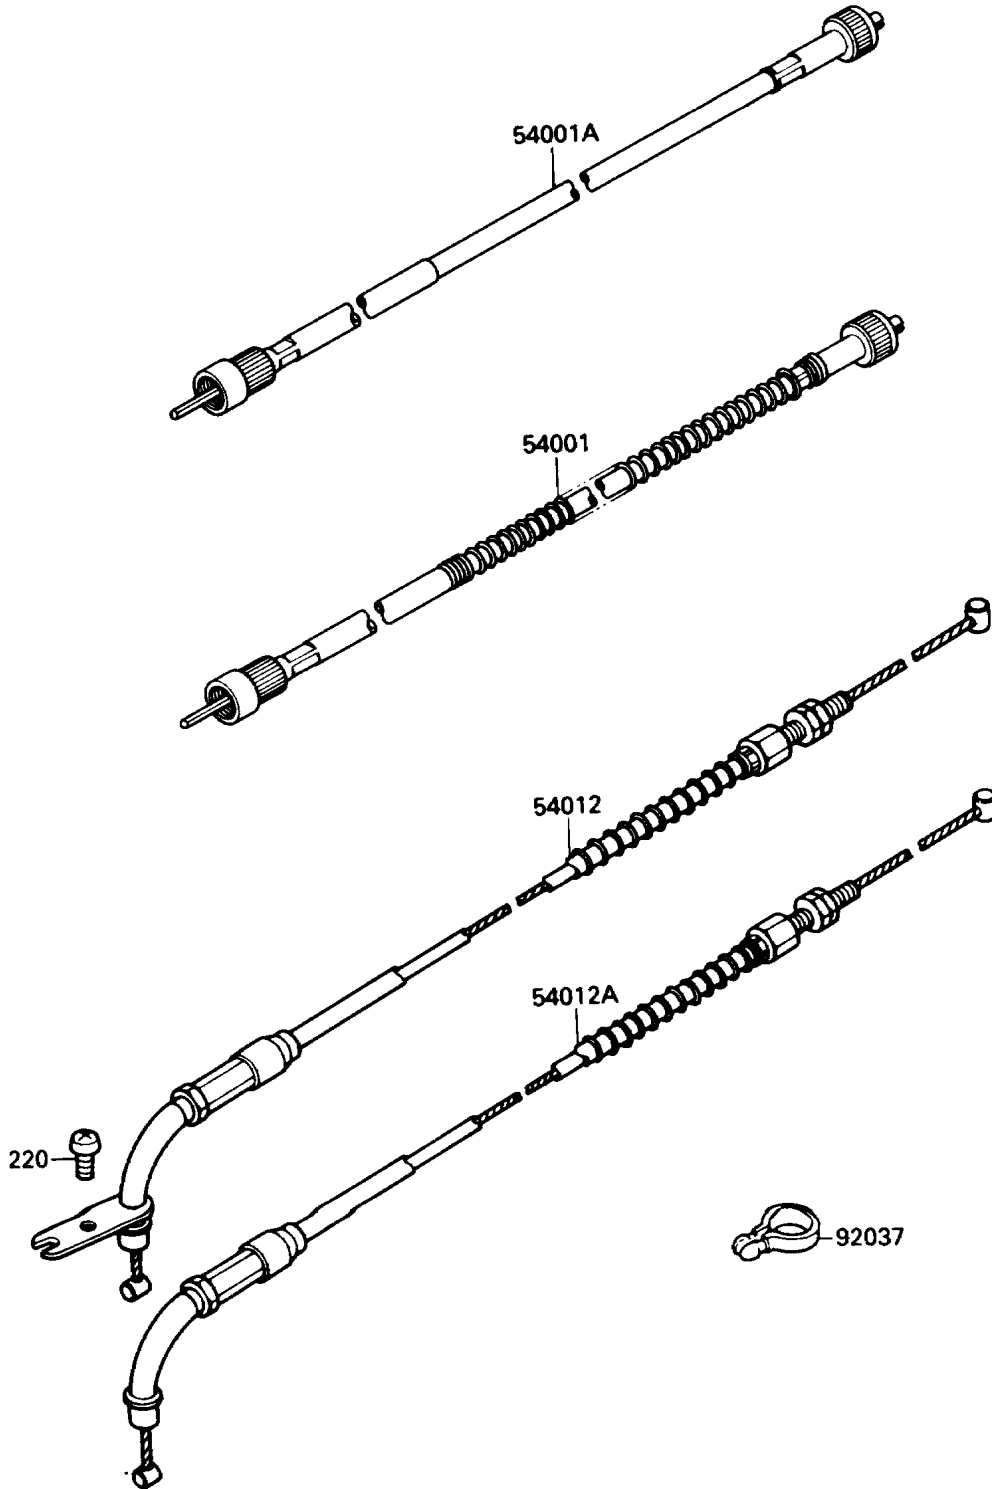

# 1989 Vulcan 88 PARTS DIAGRAM

Cable

F2540

# 1989 Vulcan 88 PARTS LIST

## Cable

ITEM NAME	PART NUMBER	QUANTITY
CABLE-SPEEDOMETER (Ref # 54001A)	54001-1143	1
CABLE-THROTTLE,OPENING (Ref # 54012)	54012-1319	1
CABLE-THROTTLE,CLOSING (Ref # 54012A)	54012-1320	1
CLAMP,HOSE (Ref # 92037)	92037-1827	2
SCREW-PAN-CROS (Ref # 220)	220C0514	1