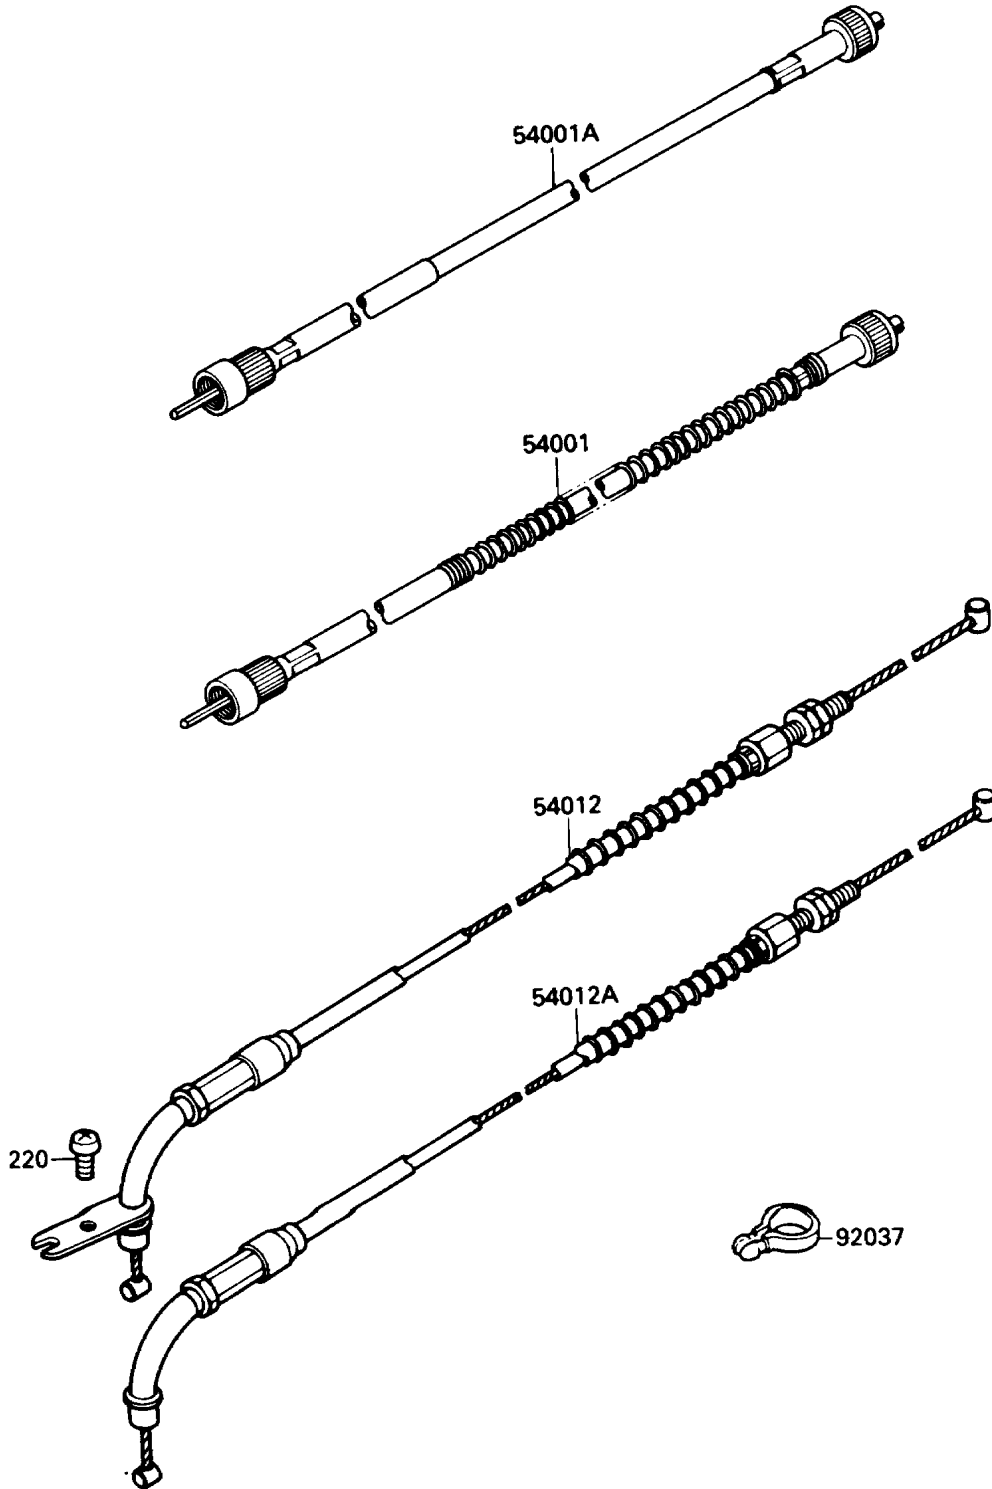

1989 Vulcan 88 PARTS DIAGRAM

Cable

F2540

1989 Vulcan 88 PARTS LIST

Cable

ITEM NAME	PART NUMBER	QUANTITY
CABLE-SPEEDOMETER (Ref # 54001A)	54001-1143	1
CABLE-THROTTLE,OPENING (Ref # 54012)	54012-1319	1
CABLE-THROTTLE,CLOSING (Ref # 54012A)	54012-1320	1
CLAMP,HOSE (Ref # 92037)	92037-1827	2
SCREW-PAN-CROS (Ref # 220)	220C0514	1