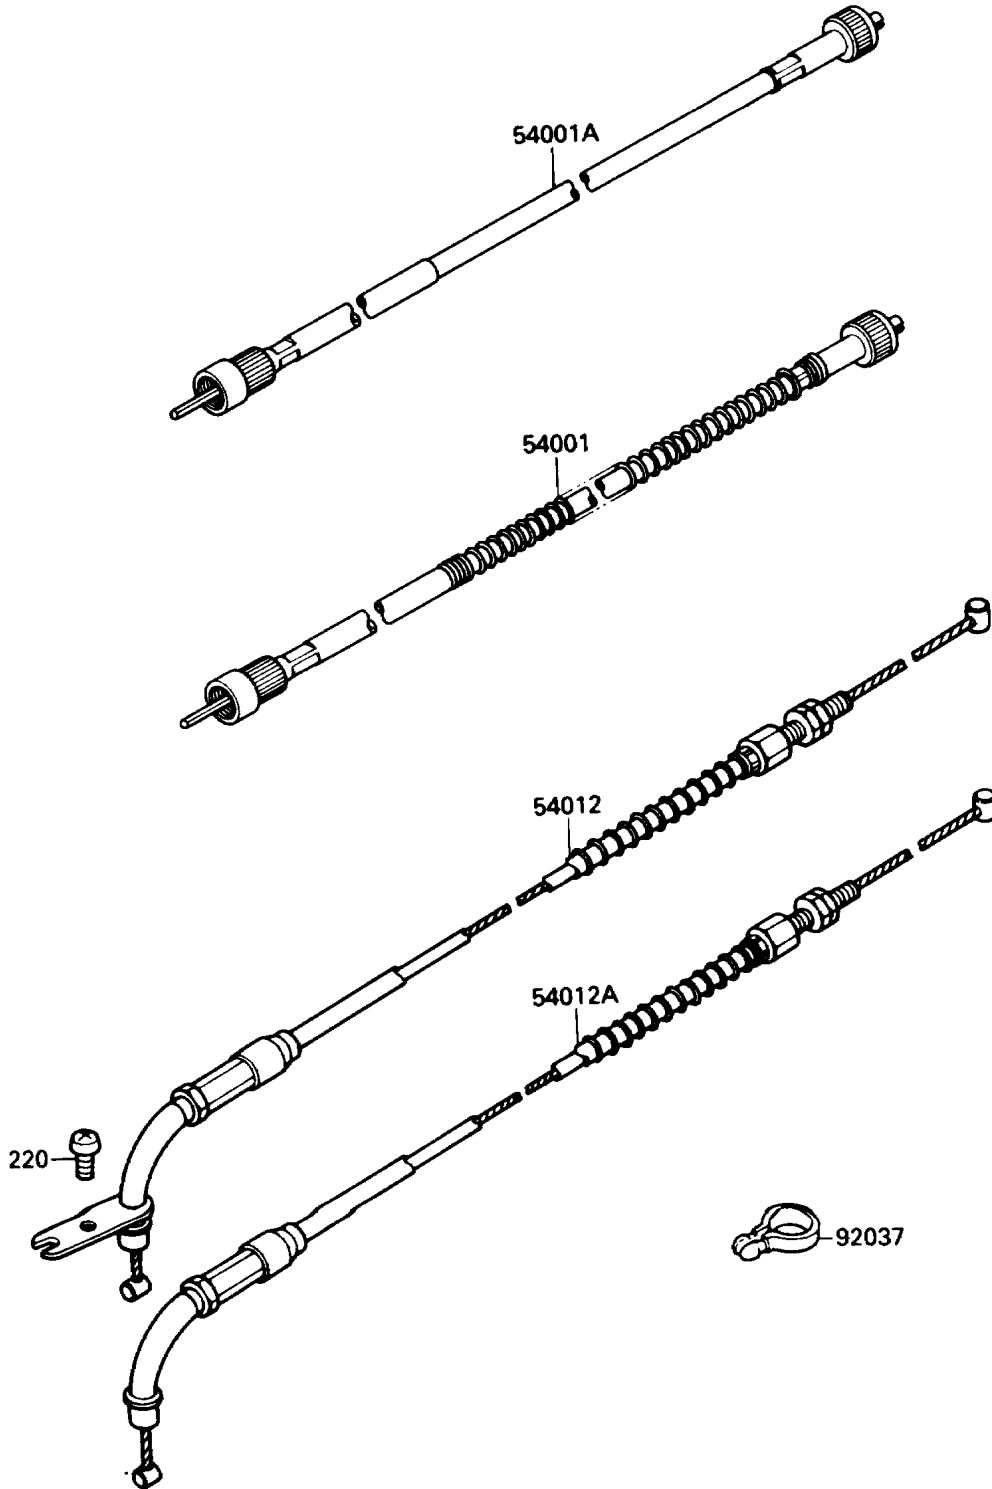

1990 Vulcan 88 PARTS DIAGRAM

Cable

F2540

1990 Vulcan 88 PARTS LIST

Cable

ITEM NAME	PART NUMBER	QUANTITY
CABLE-SPEEDOMETER (Ref # 54001A)	54001-1143	1
CABLE-THROTTLE,OPENING (Ref # 54012)	54012-1319	1
CABLE-THROTTLE,CLOSING (Ref # 54012A)	54012-1320	1
CLAMP,HOSE (Ref # 92037)	92037-1827	2
SCREW-PAN-CROS (Ref # 220)	220C0514	1