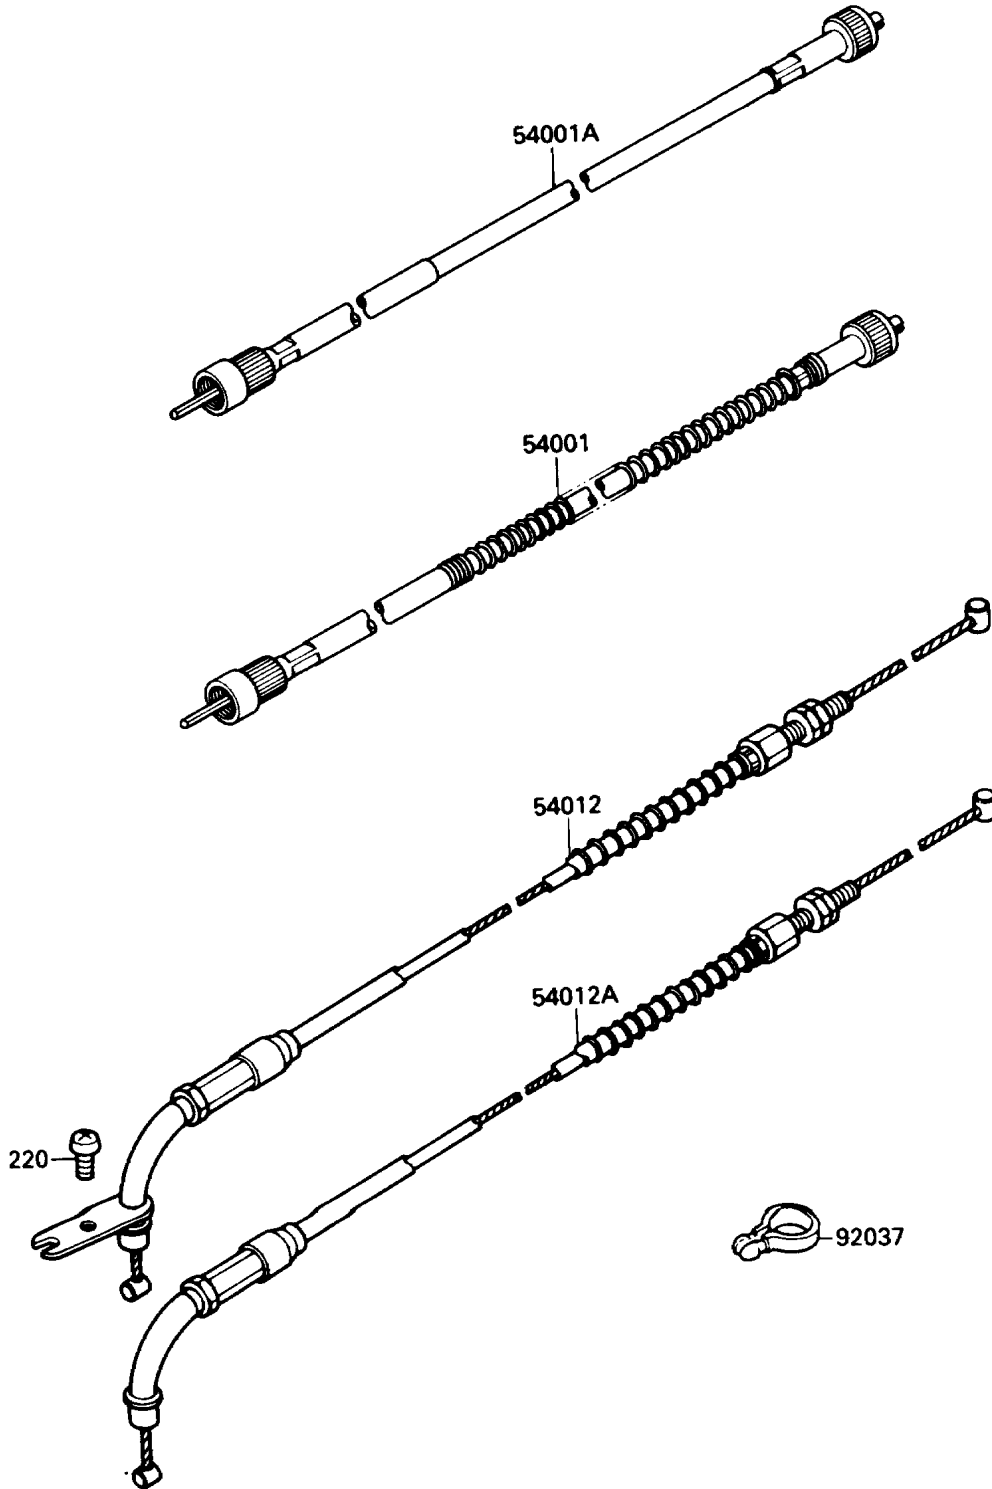

1991 Vulcan 88 PARTS DIAGRAM

Cable

F2540

1991 Vulcan 88 PARTS LIST

Cable

ITEM NAME	PART NUMBER	QUANTITY
CABLE-SPEEDOMETER (Ref # 54001A)	54001-1143	1
CABLE-THROTTLE,OPENING (Ref # 54012)	54012-1319	1
CABLE-THROTTLE,CLOSING (Ref # 54012A)	54012-1320	1
CLAMP,HOSE (Ref # 92037)	92037-1827	2
SCREW-PAN-CROS (Ref # 220)	220C0514	1